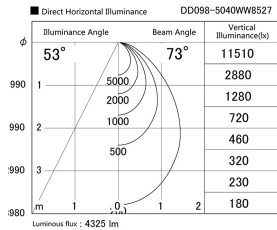

Item no. DD098-5040WW8527

Series Name: Φ 150 Spark

White Reflector

Installation	Recessed mount
Type	Φ 150 Spark
Fixture wattage	48.5W
Beam angle	73 deg
Color Temp.	2700K
CRI	Ra>85
Luminous	4327 lm
Body	Die-cast aluminum alloy
Body finish	N/A
Trim finish	White
Reflector finish	White
IP Rate	IP20
Light source	COB module
Input Voltage	AC220~240V
Dimming Type	Non-Dimmable
Certificate	CE, CCC
Cut Hole	150mm

Height (Weight)	
65.3W	152 (1.5kg)
48.5W	152 (1.5kg)
44.3W	132 (1.3kg)
33.8W	132 (1.3kg)
30.3W	132 (1.3kg)
23.0W	102 (1.0kg)