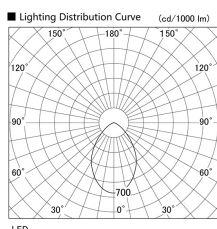

Item no. DD098-5040WW8527

Series Name: Φ 150 Spark

White Reflector

Installation	Recessed mount
Type	
Fixture wattage	48.5W
Beam angle	73 deg
Color Temp.	2700K
CRI	Ra>85
Luminous	4327 lm
Body	Die-cast aluminum alloy
Body finish	N/A
Trim finish	White
Reflector finish	White
IP Rate	IP20
Light source	COB module
Input Voltage	AC220~240V
Dimming Type	Non-Dimmable
Certificate	CE, CCC
Cut Hole	150mm

Height (Weight)	
65.3W	152 (1.5kg)
48.5W	152 (1.5kg)
44.3W	132 (1.3kg)
33.8W	132 (1.3kg)
30.3W	132 (1.3kg)
23.0W	102 (1.0kg)