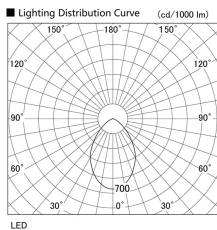

Item no. DD098-5040WW8527

Series Name: Φ 150 Spark

White Reflector

Installation	Recessed mount
Type	Φ 150 Spark
Fixture wattage	48.5W
Beam angle	73 deg
Color Temp.	2700K
CRI	Ra>85
Luminous	4327 lm
Body	Die-cast aluminum alloy
Body finish	N/A
Trim finish	White
Reflector finish	White
IP Rate	IP20
Light source	COB module
Input Voltage	AC220~240V
Dimming Type	Non-Dimmable
Certificate	CE, CCC
Cut Hole	150mm

Height (Weight)	
65.3W	152 (1.5kg)
48.5W	152 (1.5kg)
44.3W	132 (1.3kg)
33.8W	132 (1.3kg)
30.3W	132 (1.3kg)
23.0W	102 (1.0kg)