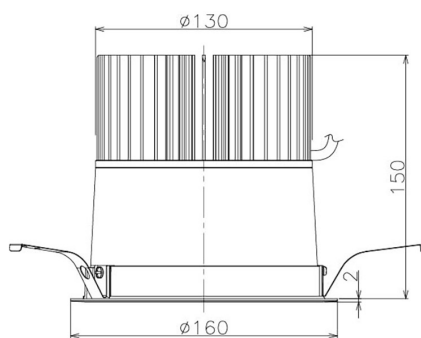

Item no. DD098-5040WW8527

Series Name: Φ 150 Spark

White Reflector

Installation	Recessed mount
Type	
Fixture wattage	48.5W
Beam angle	73 deg
Color Temp.	2700K
CRI	Ra>85
Luminous	4327 lm
Body	Die-cast aluminum alloy
Body finish	N/A
Trim finish	White
Reflector finish	White
IP Rate	IP20
Light source	COB module
Input Voltage	AC220~240V
Dimming Type	Non-Dimmable
Certificate	CE, CCC
Cut Hole	150mm

Height (Weight)	
65.3W	152 (1.5kg)
48.5W	152 (1.5kg)
44.3W	132 (1.3kg)
33.8W	132 (1.3kg)
30.3W	132 (1.3kg)
23.0W	102 (1.0kg)