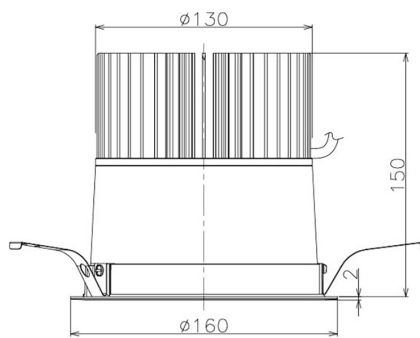

Item no. DD098-5040WW8527

Series Name: Φ 150 Spark

White Reflector

Installation	Recessed mount
Type	Φ 150 Spark
Fixture wattage	48.5W
Beam angle	73 deg
Color Temp.	2700K
CRI	Ra>85
Luminous	4327 lm
Body	Die-cast aluminum alloy
Body finish	N/A
Trim finish	White
Reflector finish	White
IP Rate	IP20
Light source	COB module
Input Voltage	AC220~240V
Dimming Type	Non-Dimmable
Certificate	CE, CCC
Cut Hole	150mm

Height (Weight)	
65.3W	152 (1.5kg)
48.5W	152 (1.5kg)
44.3W	132 (1.3kg)
33.8W	132 (1.3kg)
30.3W	132 (1.3kg)
23.0W	102 (1.0kg)