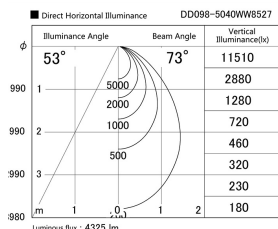

Item no. DD098-5040WW8527

Series Name: Φ 150 Spark

White Reflector

Installation	Recessed mount
Type	
Fixture wattage	48.5W
Beam angle	73 deg
Color Temp.	2700K
CRI	Ra>85
Luminous	4327 lm
Body	Die-cast aluminum alloy
Body finish	N/A
Trim finish	White
Reflector finish	White
IP Rate	IP20
Light source	COB module
Input Voltage	AC220~240V
Dimming Type	Non-Dimmable
Certificate	CE, CCC
Cut Hole	150mm

Height (Weight)	
65.3W	152 (1.5kg)
48.5W	152 (1.5kg)
44.3W	132 (1.3kg)
33.8W	132 (1.3kg)
30.3W	132 (1.3kg)
23.0W	102 (1.0kg)