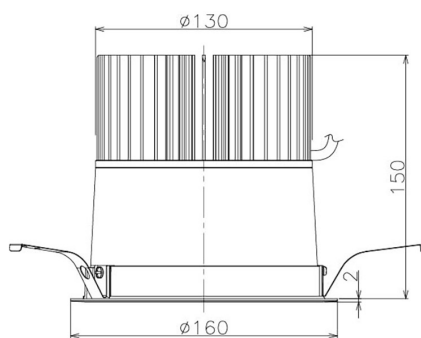

Item no. DD098-5040WW8530

Series Name: Φ 150 Spark

White Reflector

Installation	Recessed mount
Type	
Fixture wattage	48.5W
Beam angle	73 deg
Color Temp.	3000K
CRI	Ra>85
Luminous	4507 lm
Body	Die-cast aluminum alloy
Body finish	N/A
Trim finish	White
Reflector finish	White
IP Rate	IP20
Light source	COB module
Input Voltage	AC220~240V
Dimming Type	Non-Dimmable
Certificate	CE, CCC
Cut Hole	150mm

Height (Weight)	
65.3W	152 (1.5kg)
48.5W	152 (1.5kg)
44.3W	132 (1.3kg)
33.8W	132 (1.3kg)
30.3W	132 (1.3kg)
23.0W	102 (1.0kg)