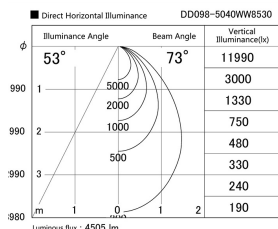

Item no. DD098-5040WW8530

Series Name: Φ 150 Spark

White Reflector

Installation	Recessed mount
Type	
Fixture wattage	48.5W
Beam angle	73 deg
Color Temp.	3000K
CRI	Ra>85
Luminous	4507 lm
Body	Die-cast aluminum alloy
Body finish	N/A
Trim finish	White
Reflector finish	White
IP Rate	IP20
Light source	COB module
Input Voltage	AC220~240V
Dimming Type	Non-Dimmable
Certificate	CE, CCC
Cut Hole	150mm

Height (Weight)	
65.3W	152 (1.5kg)
48.5W	152 (1.5kg)
44.3W	132 (1.3kg)
33.8W	132 (1.3kg)
30.3W	132 (1.3kg)
23.0W	102 (1.0kg)