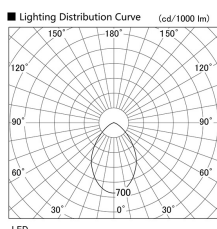

Item no. DD098-5040WW8530

Series Name: Φ 150 Spark

White Reflector

Installation	Recessed mount
Type	
Fixture wattage	48.5W
Beam angle	73 deg
Color Temp.	3000K
CRI	Ra>85
Luminous	4507 lm
Body	Die-cast aluminum alloy
Body finish	N/A
Trim finish	White
Reflector finish	White
IP Rate	IP20
Light source	COB module
Input Voltage	AC220~240V
Dimming Type	Non-Dimmable
Certificate	CE, CCC
Cut Hole	150mm

Height (Weight)	
65.3W	152 (1.5kg)
48.5W	152 (1.5kg)
44.3W	132 (1.3kg)
33.8W	132 (1.3kg)
30.3W	132 (1.3kg)
23.0W	102 (1.0kg)