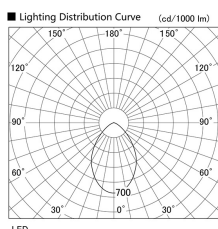

Item no. DD098-5040WW8535

Series Name: Φ 150 Spark

White Reflector

Installation	Recessed mount
Type	Φ 150 Spark
Fixture wattage	48.5W
Beam angle	73 deg
Color Temp.	3500K
CRI	Ra>85
Luminous	4598 lm
Body	Die-cast aluminum alloy
Body finish	N/A
Trim finish	White
Reflector finish	White
IP Rate	IP20
Light source	COB module
Input Voltage	AC220~240V
Dimming Type	Non-Dimmable
Certificate	CE, CCC
Cut Hole	150mm

Height (Weight)	
65.3W	152 (1.5kg)
48.5W	152 (1.5kg)
44.3W	132 (1.3kg)
33.8W	132 (1.3kg)
30.3W	132 (1.3kg)
23.0W	102 (1.0kg)