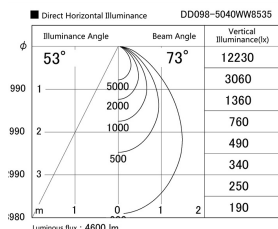

Item no. DD098-5040WW8535

Series Name: Φ 150 Spark

White Reflector

Installation	Recessed mount
Type	Φ 150 Spark
Fixture wattage	48.5W
Beam angle	73 deg
Color Temp.	3500K
CRI	Ra>85
Luminous	4598 lm
Body	Die-cast aluminum alloy
Body finish	N/A
Trim finish	White
Reflector finish	White
IP Rate	IP20
Light source	COB module
Input Voltage	AC220~240V
Dimming Type	Non-Dimmable
Certificate	CE, CCC
Cut Hole	150mm

Height (Weight)	
65.3W	152 (1.5kg)
48.5W	152 (1.5kg)
44.3W	132 (1.3kg)
33.8W	132 (1.3kg)
30.3W	132 (1.3kg)
23.0W	102 (1.0kg)