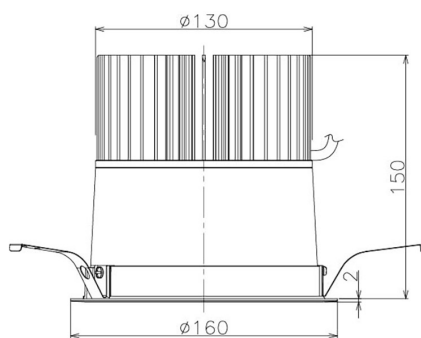

Item no. DD098-5040WW8535

Series Name: Φ 150 Spark

White Reflector

Installation	Recessed mount
Type	Φ 150 Spark
Fixture wattage	48.5W
Beam angle	73 deg
Color Temp.	3500K
CRI	Ra>85
Luminous	4598 lm
Body	Die-cast aluminum alloy
Body finish	N/A
Trim finish	White
Reflector finish	White
IP Rate	IP20
Light source	COB module
Input Voltage	AC220~240V
Dimming Type	Non-Dimmable
Certificate	CE, CCC
Cut Hole	150mm

Height (Weight)	
65.3W	152 (1.5kg)
48.5W	152 (1.5kg)
44.3W	132 (1.3kg)
33.8W	132 (1.3kg)
30.3W	132 (1.3kg)
23.0W	102 (1.0kg)