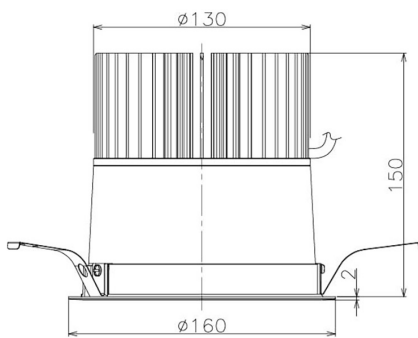

Item no. DD098-5040WW8540

Series Name: Φ 150 Spark

White Reflector

Installation	Recessed mount
Type	Φ 150 Spark
Fixture wattage	48.5W
Beam angle	73 deg
Color Temp.	4000K
CRI	Ra>85
Luminous	4643 lm
Body	Die-cast aluminum alloy
Body finish	N/A
Trim finish	White
Reflector finish	White
IP Rate	IP20
Light source	COB module
Input Voltage	AC220~240V
Dimming Type	Non-Dimmable
Certificate	CE, CCC
Cut Hole	150mm

Height (Weight)	
65.3W	152 (1.5kg)
48.5W	152 (1.5kg)
44.3W	132 (1.3kg)
33.8W	132 (1.3kg)
30.3W	132 (1.3kg)
23.0W	102 (1.0kg)