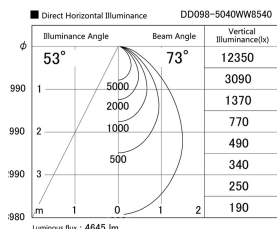

Item no. DD098-5040WW8540

Series Name: Φ 150 Spark

White Reflector

Installation	Recessed mount
Type	
Fixture wattage	48.5W
Beam angle	73 deg
Color Temp.	4000K
CRI	Ra>85
Luminous	4643 lm
Body	Die-cast aluminum alloy
Body finish	N/A
Trim finish	White
Reflector finish	White
IP Rate	IP20
Light source	COB module
Input Voltage	AC220~240V
Dimming Type	Non-Dimmable
Certificate	CE, CCC
Cut Hole	150mm

Height (Weight)	
65.3W	152 (1.5kg)
48.5W	152 (1.5kg)
44.3W	132 (1.3kg)
33.8W	132 (1.3kg)
30.3W	132 (1.3kg)
23.0W	102 (1.0kg)