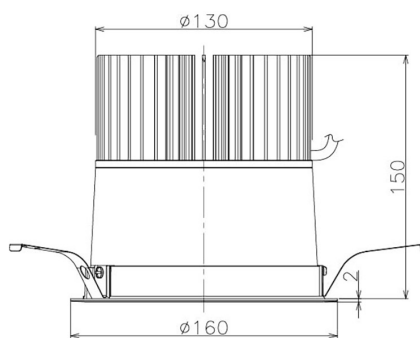

Item no. DD098-5040WW8540

Series Name: Φ 150 Spark

White Reflector

Installation	Recessed mount
Type	
Fixture wattage	48.5W
Beam angle	73 deg
Color Temp.	4000K
CRI	Ra>85
Luminous	4643 lm
Body	Die-cast aluminum alloy
Body finish	N/A
Trim finish	White
Reflector finish	White
IP Rate	IP20
Light source	COB module
Input Voltage	AC220~240V
Dimming Type	Non-Dimmable
Certificate	CE, CCC
Cut Hole	150mm

Height (Weight)	
65.3W	152 (1.5kg)
48.5W	152 (1.5kg)
44.3W	132 (1.3kg)
33.8W	132 (1.3kg)
30.3W	132 (1.3kg)
23.0W	102 (1.0kg)