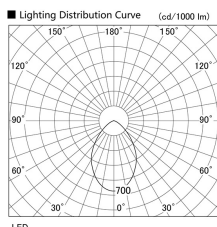

Item no. DD098-5040WW8540

Series Name: Φ 150 Spark

White Reflector

Installation	Recessed mount
Type	
Fixture wattage	48.5W
Beam angle	73 deg
Color Temp.	4000K
CRI	Ra>85
Luminous	4643 lm
Body	Die-cast aluminum alloy
Body finish	N/A
Trim finish	White
Reflector finish	White
IP Rate	IP20
Light source	COB module
Input Voltage	AC220~240V
Dimming Type	Non-Dimmable
Certificate	CE, CCC
Cut Hole	150mm

Height (Weight)	
65.3W	152 (1.5kg)
48.5W	152 (1.5kg)
44.3W	132 (1.3kg)
33.8W	132 (1.3kg)
30.3W	132 (1.3kg)
23.0W	102 (1.0kg)