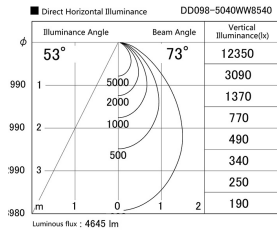

Item no. DD098-5040WW8540

Series Name: Φ 150 Spark

White Reflector

Installation	Recessed mount
Type	Φ 150 Spark
Fixture wattage	48.5W
Beam angle	73 deg
Color Temp.	4000K
CRI	Ra>85
Luminous	4643 lm
Body	Die-cast aluminum alloy
Body finish	N/A
Trim finish	White
Reflector finish	White
IP Rate	IP20
Light source	COB module
Input Voltage	AC220~240V
Dimming Type	Non-Dimmable
Certificate	CE, CCC
Cut Hole	150mm

Height (Weight)	
65.3W	152 (1.5kg)
48.5W	152 (1.5kg)
44.3W	132 (1.3kg)
33.8W	132 (1.3kg)
30.3W	132 (1.3kg)
23.0W	102 (1.0kg)