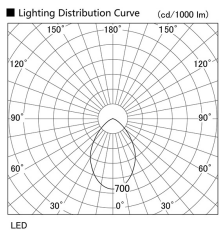

Item no. DD098-5040WW8540

Series Name: Φ 150 Spark

White Reflector

Installation	Recessed mount
Type	Φ 150 Spark
Fixture wattage	48.5W
Beam angle	73 deg
Color Temp.	4000K
CRI	Ra>85
Luminous	4643 lm
Body	Die-cast aluminum alloy
Body finish	N/A
Trim finish	White
Reflector finish	White
IP Rate	IP20
Light source	COB module
Input Voltage	AC220~240V
Dimming Type	Non-Dimmable
Certificate	CE, CCC
Cut Hole	150mm

Height (Weight)	
65.3W	152 (1.5kg)
48.5W	152 (1.5kg)
44.3W	132 (1.3kg)
33.8W	132 (1.3kg)
30.3W	132 (1.3kg)
23.0W	102 (1.0kg)