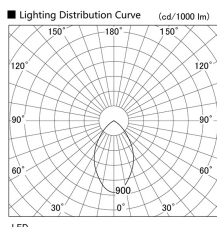

Item no. DD098-5060DW8527

Series Name: Φ 150 Spark

Dark Mirror Reflector

| | |
|------------------|-------------------------|
| Installation | Recessed mount |
| Type | |
| Fixture wattage | 48.5W |
| Beam angle | 64 deg |
| Color Temp. | 2700K |
| CRI | Ra>85 |
| Luminous | 4514 lm |
| Body | Die-cast aluminum alloy |
| Body finish | N/A |
| Trim finish | White |
| Reflector finish | Dark Mirror |
| IP Rate | IP20 |
| Light source | COB module |
| Input Voltage | AC220~240V |
| Dimming Type | Non-Dimmable |
| Certificate | CE, CCC |
| Cut Hole | 150mm |

| Height (Weight) | |
|-----------------|-------------|
| 65.3W | 152 (1.5kg) |
| 48.5W | 152 (1.5kg) |
| 44.3W | 132 (1.3kg) |
| 33.8W | 132 (1.3kg) |
| 30.3W | 132 (1.3kg) |
| 23.0W | 102 (1.0kg) |