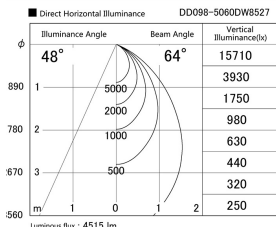

Item no. DD098-5060DW8527

Series Name: Φ 150 Spark

Dark Mirror Reflector

Installation	Recessed mount
Type	Φ 150 Spark
Fixture wattage	48.5W
Beam angle	64 deg
Color Temp.	2700K
CRI	Ra>85
Luminous	4514 lm
Body	Die-cast aluminum alloy
Body finish	N/A
Trim finish	White
Reflector finish	Dark Mirror
IP Rate	IP20
Light source	COB module
Input Voltage	AC220~240V
Dimming Type	Non-Dimmable
Certificate	CE, CCC
Cut Hole	150mm

Height (Weight)	
65.3W	152 (1.5kg)
48.5W	152 (1.5kg)
44.3W	132 (1.3kg)
33.8W	132 (1.3kg)
30.3W	132 (1.3kg)
23.0W	102 (1.0kg)