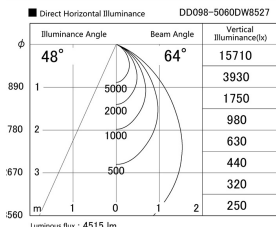

Item no. DD098-5060DW8527

Series Name: Φ 150 Spark

Dark Mirror Reflector

| | |
|------------------|-------------------------|
| Installation | Recessed mount |
| Type | |
| Fixture wattage | 48.5W |
| Beam angle | 64 deg |
| Color Temp. | 2700K |
| CRI | Ra>85 |
| Luminous | 4514 lm |
| Body | Die-cast aluminum alloy |
| Body finish | N/A |
| Trim finish | White |
| Reflector finish | Dark Mirror |
| IP Rate | IP20 |
| Light source | COB module |
| Input Voltage | AC220~240V |
| Dimming Type | Non-Dimmable |
| Certificate | CE, CCC |
| Cut Hole | 150mm |

| Height (Weight) | |
|-----------------|-------------|
| 65.3W | 152 (1.5kg) |
| 48.5W | 152 (1.5kg) |
| 44.3W | 132 (1.3kg) |
| 33.8W | 132 (1.3kg) |
| 30.3W | 132 (1.3kg) |
| 23.0W | 102 (1.0kg) |