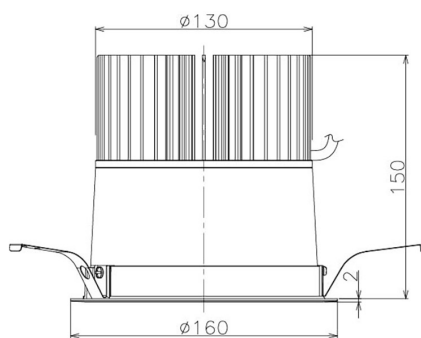

Item no. DD098-5060DW8527

Series Name: Φ 150 Spark

Dark Mirror Reflector

| | |
|------------------|-------------------------|
| Installation | Recessed mount |
| Type | |
| Fixture wattage | 48.5W |
| Beam angle | 64 deg |
| Color Temp. | 2700K |
| CRI | Ra>85 |
| Luminous | 4514 lm |
| Body | Die-cast aluminum alloy |
| Body finish | N/A |
| Trim finish | White |
| Reflector finish | Dark Mirror |
| IP Rate | IP20 |
| Light source | COB module |
| Input Voltage | AC220~240V |
| Dimming Type | Non-Dimmable |
| Certificate | CE, CCC |
| Cut Hole | 150mm |

| Height (Weight) | |
|-----------------|-------------|
| 65.3W | 152 (1.5kg) |
| 48.5W | 152 (1.5kg) |
| 44.3W | 132 (1.3kg) |
| 33.8W | 132 (1.3kg) |
| 30.3W | 132 (1.3kg) |
| 23.0W | 102 (1.0kg) |