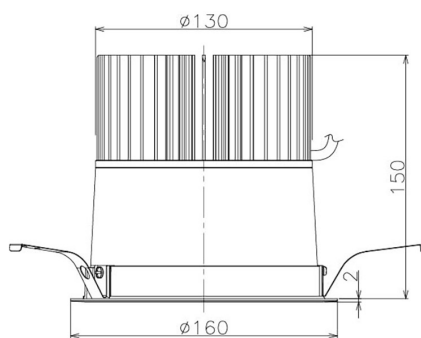

Item no. DD098-5060DW8527

Series Name: Φ 150 Spark

Dark Mirror Reflector

Installation	Recessed mount
Type	Φ 150 Spark
Fixture wattage	48.5W
Beam angle	64 deg
Color Temp.	2700K
CRI	Ra>85
Luminous	4514 lm
Body	Die-cast aluminum alloy
Body finish	N/A
Trim finish	White
Reflector finish	Dark Mirror
IP Rate	IP20
Light source	COB module
Input Voltage	AC220~240V
Dimming Type	Non-Dimmable
Certificate	CE, CCC
Cut Hole	150mm

Height (Weight)	
65.3W	152 (1.5kg)
48.5W	152 (1.5kg)
44.3W	132 (1.3kg)
33.8W	132 (1.3kg)
30.3W	132 (1.3kg)
23.0W	102 (1.0kg)