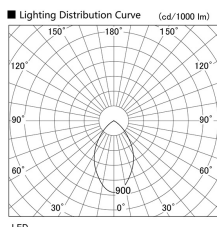

Item no. DD098-5060DW8527

Series Name: Φ 150 Spark

Dark Mirror Reflector

Installation	Recessed mount
Type	Φ 150 Spark
Fixture wattage	48.5W
Beam angle	64 deg
Color Temp.	2700K
CRI	Ra>85
Luminous	4514 lm
Body	Die-cast aluminum alloy
Body finish	N/A
Trim finish	White
Reflector finish	Dark Mirror
IP Rate	IP20
Light source	COB module
Input Voltage	AC220~240V
Dimming Type	Non-Dimmable
Certificate	CE, CCC
Cut Hole	150mm

Height (Weight)	
65.3W	152 (1.5kg)
48.5W	152 (1.5kg)
44.3W	132 (1.3kg)
33.8W	132 (1.3kg)
30.3W	132 (1.3kg)
23.0W	102 (1.0kg)