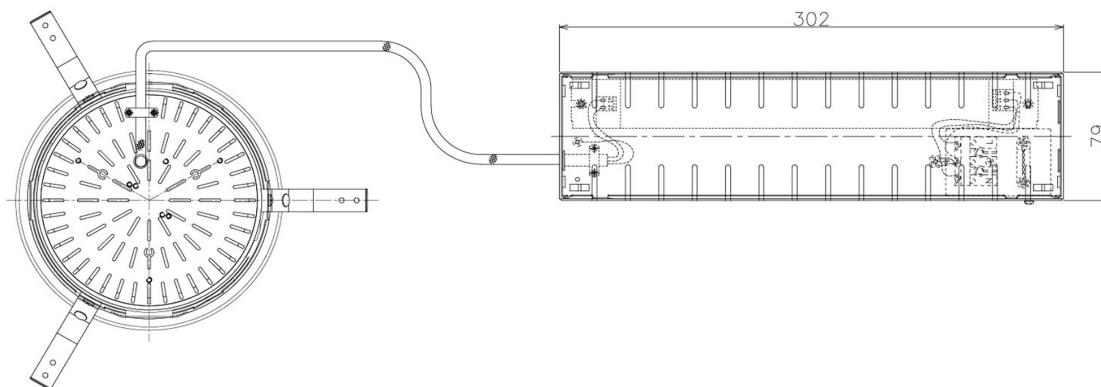

Item no. DD098-5060DW8527

Series Name: Φ 150 Spark

Dark Mirror Reflector

Installation	Recessed mount
Type	Φ 150 Spark
Fixture wattage	48.5W
Beam angle	64 deg
Color Temp.	2700K
CRI	Ra>85
Luminous	4514 lm
Body	Die-cast aluminum alloy
Body finish	N/A
Trim finish	White
Reflector finish	Dark Mirror
IP Rate	IP20
Light source	COB module
Input Voltage	AC220~240V
Dimming Type	Non-Dimmable
Certificate	CE, CCC
Cut Hole	150mm

Height (Weight)	
65.3W	152 (1.5kg)
48.5W	152 (1.5kg)
44.3W	132 (1.3kg)
33.8W	132 (1.3kg)
30.3W	132 (1.3kg)
23.0W	102 (1.0kg)