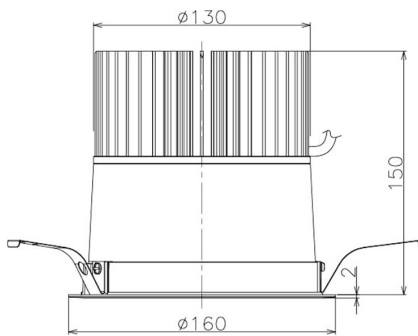

Item no. DD098-5060DW8530

Series Name:  $\Phi$ 150 Spark

Dark Mirror Reflector

Installation	Recessed mount
Type	$\Phi$ 150 Spark
Fixture wattage	48.5W
Beam angle	64 deg
Color Temp.	3000K
CRI	Ra>85
Luminous	4702 lm
Body	Die-cast aluminum alloy
Body finish	N/A
Trim finish	White
Reflector finish	Dark Mirror
IP Rate	IP20
Light source	COB module
Input Voltage	AC220~240V
Dimming Type	Non-Dimmable
Certificate	CE, CCC
Cut Hole	150mm

Height (Weight)	
65.3W	152 (1.5kg)
48.5W	152 (1.5kg)
44.3W	132 (1.3kg)
33.8W	132 (1.3kg)
30.3W	132 (1.3kg)
23.0W	102 (1.0kg)