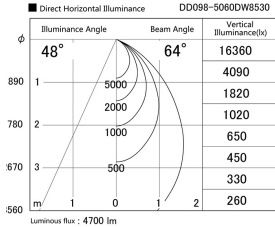

Item no. DD098-5060DW8530

Series Name:  $\Phi$ 150 Spark

Dark Mirror Reflector

Installation	Recessed mount
Type	$\Phi$ 150 Spark
Fixture wattage	48.5W
Beam angle	64 deg
Color Temp.	3000K
CRI	Ra>85
Luminous	4702 lm
Body	Die-cast aluminum alloy
Body finish	N/A
Trim finish	White
Reflector finish	Dark Mirror
IP Rate	IP20
Light source	COB module
Input Voltage	AC220~240V
Dimming Type	Non-Dimmable
Certificate	CE, CCC
Cut Hole	150mm

Height (Weight)	
65.3W	152 (1.5kg)
48.5W	152 (1.5kg)
44.3W	132 (1.3kg)
33.8W	132 (1.3kg)
30.3W	132 (1.3kg)
23.0W	102 (1.0kg)