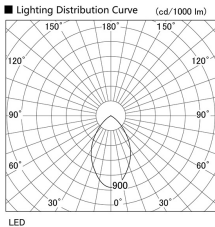

Item no. DD098-5060DW8530

Series Name:  $\Phi$ 150 Spark

Dark Mirror Reflector

Installation	Recessed mount
Type	$\Phi$ 150 Spark
Fixture wattage	48.5W
Beam angle	64 deg
Color Temp.	3000K
CRI	Ra>85
Luminous	4702 lm
Body	Die-cast aluminum alloy
Body finish	N/A
Trim finish	White
Reflector finish	Dark Mirror
IP Rate	IP20
Light source	COB module
Input Voltage	AC220~240V
Dimming Type	Non-Dimmable
Certificate	CE, CCC
Cut Hole	150mm

Height (Weight)	
65.3W	152 (1.5kg)
48.5W	152 (1.5kg)
44.3W	132 (1.3kg)
33.8W	132 (1.3kg)
30.3W	132 (1.3kg)
23.0W	102 (1.0kg)