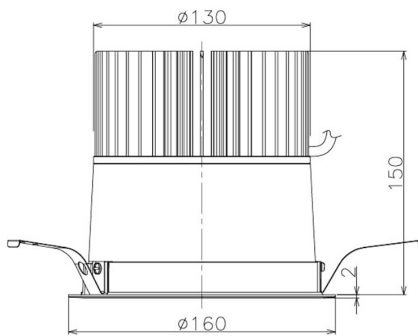

Item no. DD098-5060DW8535

Series Name:  $\Phi$ 150 Spark

Dark Mirror Reflector

Installation	Recessed mount
Type	
Fixture wattage	48.5W
Beam angle	64 deg
Color Temp.	3500K
CRI	Ra>85
Luminous	4796 lm
Body	Die-cast aluminum alloy
Body finish	N/A
Trim finish	White
Reflector finish	Dark Mirror
IP Rate	IP20
Light source	COB module
Input Voltage	AC220~240V
Dimming Type	Non-Dimmable
Certificate	CE, CCC
Cut Hole	150mm

Height (Weight)	
65.3W	152 (1.5kg)
48.5W	152 (1.5kg)
44.3W	132 (1.3kg)
33.8W	132 (1.3kg)
30.3W	132 (1.3kg)
23.0W	102 (1.0kg)