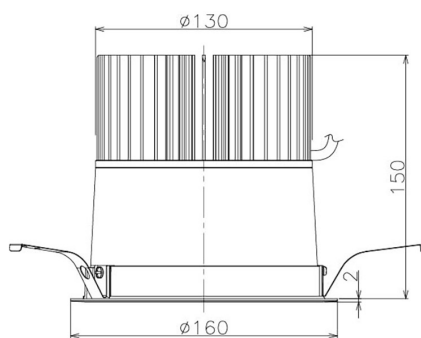

Item no. DD098-5060DW8535

Series Name: Φ 150 Spark

Dark Mirror Reflector

Installation	Recessed mount
Type	
Fixture wattage	48.5W
Beam angle	64 deg
Color Temp.	3500K
CRI	Ra>85
Luminous	4796 lm
Body	Die-cast aluminum alloy
Body finish	N/A
Trim finish	White
Reflector finish	Dark Mirror
IP Rate	IP20
Light source	COB module
Input Voltage	AC220~240V
Dimming Type	Non-Dimmable
Certificate	CE, CCC
Cut Hole	150mm

Height (Weight)	
65.3W	152 (1.5kg)
48.5W	152 (1.5kg)
44.3W	132 (1.3kg)
33.8W	132 (1.3kg)
30.3W	132 (1.3kg)
23.0W	102 (1.0kg)