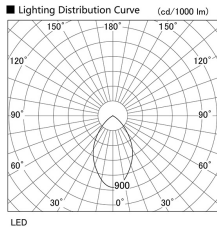

Item no. DD098-5060DW8535

Series Name: Φ 150 Spark

Dark Mirror Reflector

| | |
|------------------|-------------------------|
| Installation | Recessed mount |
| Type | Φ 150 Spark |
| Fixture wattage | 48.5W |
| Beam angle | 64 deg |
| Color Temp. | 3500K |
| CRI | Ra>85 |
| Luminous | 4796 lm |
| Body | Die-cast aluminum alloy |
| Body finish | N/A |
| Trim finish | White |
| Reflector finish | Dark Mirror |
| IP Rate | IP20 |
| Light source | COB module |
| Input Voltage | AC220~240V |
| Dimming Type | Non-Dimmable |
| Certificate | CE, CCC |
| Cut Hole | 150mm |

| Height (Weight) | |
|-----------------|-------------|
| 65.3W | 152 (1.5kg) |
| 48.5W | 152 (1.5kg) |
| 44.3W | 132 (1.3kg) |
| 33.8W | 132 (1.3kg) |
| 30.3W | 132 (1.3kg) |
| 23.0W | 102 (1.0kg) |