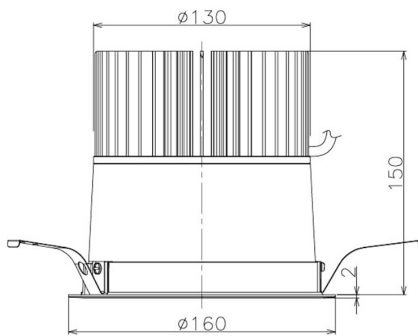

Item no. DD098-5060DW8535

Series Name: Φ 150 Spark

Dark Mirror Reflector

| | |
|------------------|-------------------------|
| Installation | Recessed mount |
| Type | Φ 150 Spark |
| Fixture wattage | 48.5W |
| Beam angle | 64 deg |
| Color Temp. | 3500K |
| CRI | Ra>85 |
| Luminous | 4796 lm |
| Body | Die-cast aluminum alloy |
| Body finish | N/A |
| Trim finish | White |
| Reflector finish | Dark Mirror |
| IP Rate | IP20 |
| Light source | COB module |
| Input Voltage | AC220~240V |
| Dimming Type | Non-Dimmable |
| Certificate | CE, CCC |
| Cut Hole | 150mm |

| Height (Weight) | |
|-----------------|-------------|
| 65.3W | 152 (1.5kg) |
| 48.5W | 152 (1.5kg) |
| 44.3W | 132 (1.3kg) |
| 33.8W | 132 (1.3kg) |
| 30.3W | 132 (1.3kg) |
| 23.0W | 102 (1.0kg) |