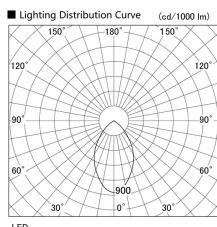

Item no. DD098-5060DW8535

Series Name: Φ 150 Spark

Dark Mirror Reflector

Installation	Recessed mount
Type	
Fixture wattage	48.5W
Beam angle	64 deg
Color Temp.	3500K
CRI	Ra>85
Luminous	4796 lm
Body	Die-cast aluminum alloy
Body finish	N/A
Trim finish	White
Reflector finish	Dark Mirror
IP Rate	IP20
Light source	COB module
Input Voltage	AC220~240V
Dimming Type	Non-Dimmable
Certificate	CE, CCC
Cut Hole	150mm

Height (Weight)	
65.3W	152 (1.5kg)
48.5W	152 (1.5kg)
44.3W	132 (1.3kg)
33.8W	132 (1.3kg)
30.3W	132 (1.3kg)
23.0W	102 (1.0kg)