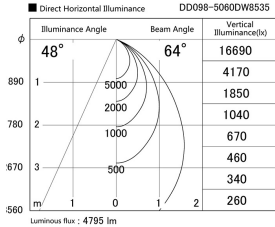

Item no. DD098-5060DW8535

Series Name:  $\Phi$ 150 Spark

Dark Mirror Reflector

Installation	Recessed mount
Type	
Fixture wattage	48.5W
Beam angle	64 deg
Color Temp.	3500K
CRI	Ra>85
Luminous	4796 lm
Body	Die-cast aluminum alloy
Body finish	N/A
Trim finish	White
Reflector finish	Dark Mirror
IP Rate	IP20
Light source	COB module
Input Voltage	AC220~240V
Dimming Type	Non-Dimmable
Certificate	CE, CCC
Cut Hole	150mm

Height (Weight)	
65.3W	152 (1.5kg)
48.5W	152 (1.5kg)
44.3W	132 (1.3kg)
33.8W	132 (1.3kg)
30.3W	132 (1.3kg)
23.0W	102 (1.0kg)