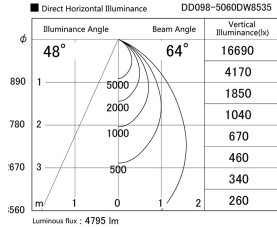

Item no. DD098-5060DW8535

Series Name: Φ 150 Spark

Dark Mirror Reflector

| | |
|------------------|-------------------------|
| Installation | Recessed mount |
| Type | Φ 150 Spark |
| Fixture wattage | 48.5W |
| Beam angle | 64 deg |
| Color Temp. | 3500K |
| CRI | Ra>85 |
| Luminous | 4796 lm |
| Body | Die-cast aluminum alloy |
| Body finish | N/A |
| Trim finish | White |
| Reflector finish | Dark Mirror |
| IP Rate | IP20 |
| Light source | COB module |
| Input Voltage | AC220~240V |
| Dimming Type | Non-Dimmable |
| Certificate | CE, CCC |
| Cut Hole | 150mm |

| Height (Weight) | |
|-----------------|-------------|
| 65.3W | 152 (1.5kg) |
| 48.5W | 152 (1.5kg) |
| 44.3W | 132 (1.3kg) |
| 33.8W | 132 (1.3kg) |
| 30.3W | 132 (1.3kg) |
| 23.0W | 102 (1.0kg) |