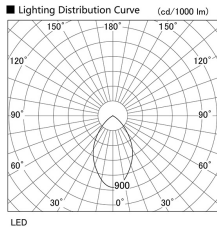

Item no. DD098-5060DW8535

Series Name:  $\Phi$ 150 Spark

Dark Mirror Reflector

Installation	Recessed mount
Type	
Fixture wattage	48.5W
Beam angle	64 deg
Color Temp.	3500K
CRI	Ra>85
Luminous	4796 lm
Body	Die-cast aluminum alloy
Body finish	N/A
Trim finish	White
Reflector finish	Dark Mirror
IP Rate	IP20
Light source	COB module
Input Voltage	AC220~240V
Dimming Type	Non-Dimmable
Certificate	CE, CCC
Cut Hole	150mm

Height (Weight)	
65.3W	152 (1.5kg)
48.5W	152 (1.5kg)
44.3W	132 (1.3kg)
33.8W	132 (1.3kg)
30.3W	132 (1.3kg)
23.0W	102 (1.0kg)