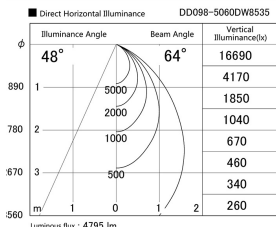

Item no. DD098-5060DW8535

Series Name: Φ 150 Spark

Dark Mirror Reflector

Installation	Recessed mount
Type	
Fixture wattage	48.5W
Beam angle	64 deg
Color Temp.	3500K
CRI	Ra>85
Luminous	4796 lm
Body	Die-cast aluminum alloy
Body finish	N/A
Trim finish	White
Reflector finish	Dark Mirror
IP Rate	IP20
Light source	COB module
Input Voltage	AC220~240V
Dimming Type	Non-Dimmable
Certificate	CE, CCC
Cut Hole	150mm

Height (Weight)	
65.3W	152 (1.5kg)
48.5W	152 (1.5kg)
44.3W	132 (1.3kg)
33.8W	132 (1.3kg)
30.3W	132 (1.3kg)
23.0W	102 (1.0kg)