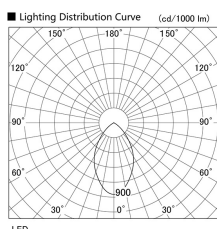

Item no. DD098-5060DW8540

Series Name: Φ 150 Spark

Dark Mirror Reflector

Installation	Recessed mount
Type	Φ 150 Spark
Fixture wattage	48.5W
Beam angle	64 deg
Color Temp.	4000K
CRI	Ra>85
Luminous	4843 lm
Body	Die-cast aluminum alloy
Body finish	N/A
Trim finish	White
Reflector finish	Dark Mirror
IP Rate	IP20
Light source	COB module
Input Voltage	AC220~240V
Dimming Type	Non-Dimmable
Certificate	CE, CCC
Cut Hole	150mm

Height (Weight)	
65.3W	152 (1.5kg)
48.5W	152 (1.5kg)
44.3W	132 (1.3kg)
33.8W	132 (1.3kg)
30.3W	132 (1.3kg)
23.0W	102 (1.0kg)