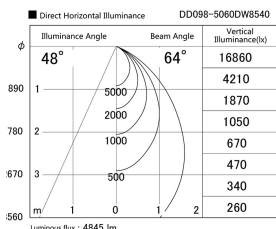

Item no. DD098-5060DW8540

Series Name: Φ 150 Spark

Dark Mirror Reflector

Installation	Recessed mount
Type	Φ 150 Spark
Fixture wattage	48.5W
Beam angle	64 deg
Color Temp.	4000K
CRI	Ra>85
Luminous	4843 lm
Body	Die-cast aluminum alloy
Body finish	N/A
Trim finish	White
Reflector finish	Dark Mirror
IP Rate	IP20
Light source	COB module
Input Voltage	AC220~240V
Dimming Type	Non-Dimmable
Certificate	CE, CCC
Cut Hole	150mm

Height (Weight)	
65.3W	152 (1.5kg)
48.5W	152 (1.5kg)
44.3W	132 (1.3kg)
33.8W	132 (1.3kg)
30.3W	132 (1.3kg)
23.0W	102 (1.0kg)