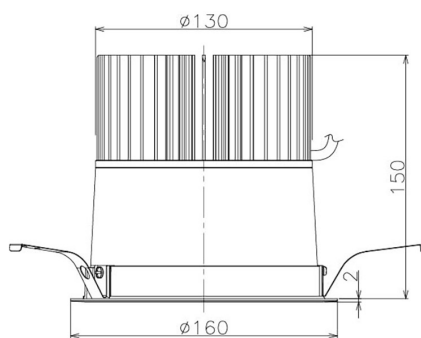

Item no. DD098-5060DW8540

Series Name: Φ 150 Spark

Dark Mirror Reflector

Installation	Recessed mount
Type	Φ 150 Spark
Fixture wattage	48.5W
Beam angle	64 deg
Color Temp.	4000K
CRI	Ra>85
Luminous	4843 lm
Body	Die-cast aluminum alloy
Body finish	N/A
Trim finish	White
Reflector finish	Dark Mirror
IP Rate	IP20
Light source	COB module
Input Voltage	AC220~240V
Dimming Type	Non-Dimmable
Certificate	CE, CCC
Cut Hole	150mm

Height (Weight)	
65.3W	152 (1.5kg)
48.5W	152 (1.5kg)
44.3W	132 (1.3kg)
33.8W	132 (1.3kg)
30.3W	132 (1.3kg)
23.0W	102 (1.0kg)