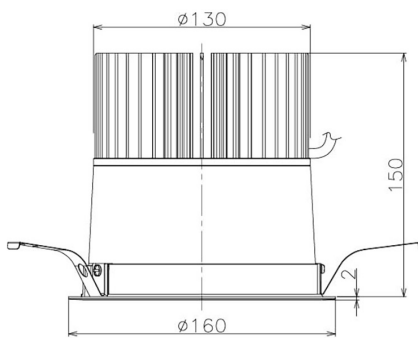

Item no. DD098-5060WW8527

Series Name:  $\Phi$ 150 Spark

White Reflector

Installation	Recessed mount
Type	$\Phi$ 150 Spark
Fixture wattage	48.5W
Beam angle	81 deg
Color Temp.	2700K
CRI	Ra>85
Luminous	4617 lm
Body	Die-cast aluminum alloy
Body finish	N/A
Trim finish	White
Reflector finish	White
IP Rate	IP20
Light source	COB module
Input Voltage	AC220~240V
Dimming Type	Non-Dimmable
Certificate	CE, CCC
Cut Hole	150mm

Height (Weight)	
65.3W	152 (1.5kg)
48.5W	152 (1.5kg)
44.3W	132 (1.3kg)
33.8W	132 (1.3kg)
30.3W	132 (1.3kg)
23.0W	102 (1.0kg)