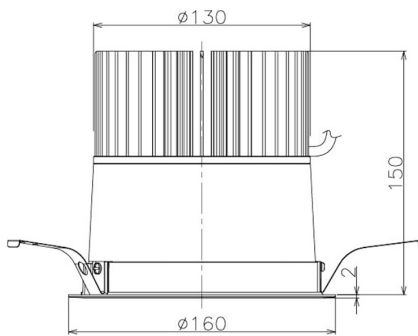

Item no. DD098-5060WW8527

Series Name: Φ 150 Spark

White Reflector

Installation	Recessed mount
Type	
Fixture wattage	48.5W
Beam angle	81 deg
Color Temp.	2700K
CRI	Ra>85
Luminous	4617 lm
Body	Die-cast aluminum alloy
Body finish	N/A
Trim finish	White
Reflector finish	White
IP Rate	IP20
Light source	COB module
Input Voltage	AC220~240V
Dimming Type	Non-Dimmable
Certificate	CE, CCC
Cut Hole	150mm

Height (Weight)	
65.3W	152 (1.5kg)
48.5W	152 (1.5kg)
44.3W	132 (1.3kg)
33.8W	132 (1.3kg)
30.3W	132 (1.3kg)
23.0W	102 (1.0kg)