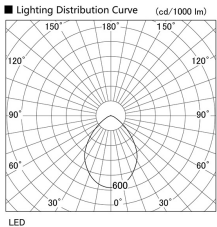

Item no. DD098-5060WW8527

Series Name: Φ 150 Spark

White Reflector

Installation	Recessed mount
Type	
Fixture wattage	48.5W
Beam angle	81 deg
Color Temp.	2700K
CRI	Ra>85
Luminous	4617 lm
Body	Die-cast aluminum alloy
Body finish	N/A
Trim finish	White
Reflector finish	White
IP Rate	IP20
Light source	COB module
Input Voltage	AC220~240V
Dimming Type	Non-Dimmable
Certificate	CE, CCC
Cut Hole	150mm

Height (Weight)	
65.3W	152 (1.5kg)
48.5W	152 (1.5kg)
44.3W	132 (1.3kg)
33.8W	132 (1.3kg)
30.3W	132 (1.3kg)
23.0W	102 (1.0kg)