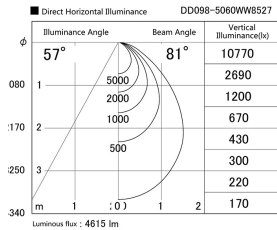

Item no. DD098-5060WW8527

Series Name:  $\Phi$ 150 Spark

White Reflector

Installation	Recessed mount
Type	$\Phi$ 150 Spark
Fixture wattage	48.5W
Beam angle	81 deg
Color Temp.	2700K
CRI	Ra>85
Luminous	4617 lm
Body	Die-cast aluminum alloy
Body finish	N/A
Trim finish	White
Reflector finish	White
IP Rate	IP20
Light source	COB module
Input Voltage	AC220~240V
Dimming Type	Non-Dimmable
Certificate	CE, CCC
Cut Hole	150mm

Height (Weight)	
65.3W	152 (1.5kg)
48.5W	152 (1.5kg)
44.3W	132 (1.3kg)
33.8W	132 (1.3kg)
30.3W	132 (1.3kg)
23.0W	102 (1.0kg)