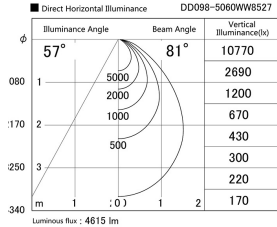

Item no. DD098-5060WW8527

Series Name: Φ 150 Spark

White Reflector

Installation	Recessed mount
Type	
Fixture wattage	48.5W
Beam angle	81 deg
Color Temp.	2700K
CRI	Ra>85
Luminous	4617 lm
Body	Die-cast aluminum alloy
Body finish	N/A
Trim finish	White
Reflector finish	White
IP Rate	IP20
Light source	COB module
Input Voltage	AC220~240V
Dimming Type	Non-Dimmable
Certificate	CE, CCC
Cut Hole	150mm

Height (Weight)	
65.3W	152 (1.5kg)
48.5W	152 (1.5kg)
44.3W	132 (1.3kg)
33.8W	132 (1.3kg)
30.3W	132 (1.3kg)
23.0W	102 (1.0kg)