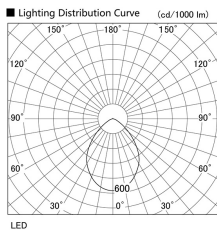

Item no. DD098-5060WW8527

Series Name:  $\Phi$ 150 Spark

White Reflector

Installation	Recessed mount
Type	$\Phi$ 150 Spark
Fixture wattage	48.5W
Beam angle	81 deg
Color Temp.	2700K
CRI	Ra>85
Luminous	4617 lm
Body	Die-cast aluminum alloy
Body finish	N/A
Trim finish	White
Reflector finish	White
IP Rate	IP20
Light source	COB module
Input Voltage	AC220~240V
Dimming Type	Non-Dimmable
Certificate	CE, CCC
Cut Hole	150mm

Height (Weight)	
65.3W	152 (1.5kg)
48.5W	152 (1.5kg)
44.3W	132 (1.3kg)
33.8W	132 (1.3kg)
30.3W	132 (1.3kg)
23.0W	102 (1.0kg)