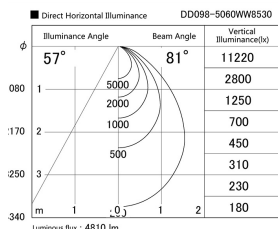

Item no. DD098-5060WW8530

Series Name:  $\Phi$ 150 Spark

White Reflector

Installation	Recessed mount
Type	
Fixture wattage	48.5W
Beam angle	81 deg
Color Temp.	3000K
CRI	Ra>85
Luminous	4809 lm
Body	Die-cast aluminum alloy
Body finish	N/A
Trim finish	White
Reflector finish	White
IP Rate	IP20
Light source	COB module
Input Voltage	AC220~240V
Dimming Type	Non-Dimmable
Certificate	CE, CCC
Cut Hole	150mm

Height (Weight)	
65.3W	152 (1.5kg)
48.5W	152 (1.5kg)
44.3W	132 (1.3kg)
33.8W	132 (1.3kg)
30.3W	132 (1.3kg)
23.0W	102 (1.0kg)