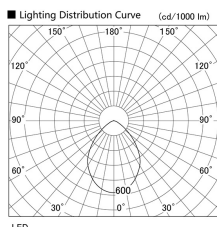

Item no. DD098-5060WW8530

Series Name:  $\Phi$ 150 Spark

White Reflector

Installation	Recessed mount
Type	
Fixture wattage	48.5W
Beam angle	81 deg
Color Temp.	3000K
CRI	Ra>85
Luminous	4809 lm
Body	Die-cast aluminum alloy
Body finish	N/A
Trim finish	White
Reflector finish	White
IP Rate	IP20
Light source	COB module
Input Voltage	AC220~240V
Dimming Type	Non-Dimmable
Certificate	CE, CCC
Cut Hole	150mm

Height (Weight)	
65.3W	152 (1.5kg)
48.5W	152 (1.5kg)
44.3W	132 (1.3kg)
33.8W	132 (1.3kg)
30.3W	132 (1.3kg)
23.0W	102 (1.0kg)