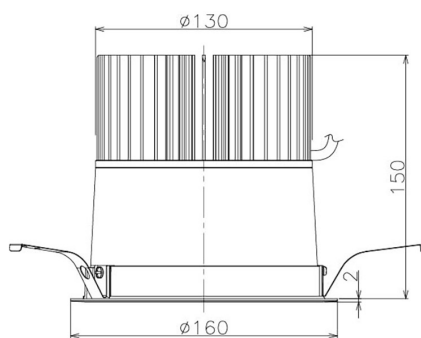

Item no. DD098-5060WW8530

Series Name:  $\Phi$ 150 Spark

White Reflector

Installation	Recessed mount
Type	
Fixture wattage	48.5W
Beam angle	81 deg
Color Temp.	3000K
CRI	Ra>85
Luminous	4809 lm
Body	Die-cast aluminum alloy
Body finish	N/A
Trim finish	White
Reflector finish	White
IP Rate	IP20
Light source	COB module
Input Voltage	AC220~240V
Dimming Type	Non-Dimmable
Certificate	CE, CCC
Cut Hole	150mm

Height (Weight)	
65.3W	152 (1.5kg)
48.5W	152 (1.5kg)
44.3W	132 (1.3kg)
33.8W	132 (1.3kg)
30.3W	132 (1.3kg)
23.0W	102 (1.0kg)