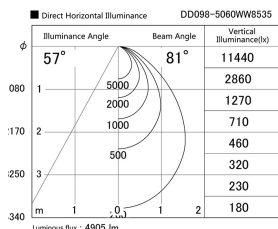

Item no. DD098-5060WW8535

Series Name: Φ 150 Spark

White Reflector

Installation	Recessed mount
Type	
Fixture wattage	48.5W
Beam angle	81 deg
Color Temp.	3500K
CRI	Ra>85
Luminous	4905 lm
Body	Die-cast aluminum alloy
Body finish	N/A
Trim finish	White
Reflector finish	White
IP Rate	IP20
Light source	COB module
Input Voltage	AC220~240V
Dimming Type	Non-Dimmable
Certificate	CE, CCC
Cut Hole	150mm

Height (Weight)	
65.3W	152 (1.5kg)
48.5W	152 (1.5kg)
44.3W	132 (1.3kg)
33.8W	132 (1.3kg)
30.3W	132 (1.3kg)
23.0W	102 (1.0kg)