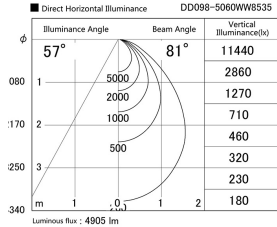

Item no. DD098-5060WW8535

Series Name: Φ 150 Spark

White Reflector

Installation	Recessed mount
Type	Φ 150 Spark
Fixture wattage	48.5W
Beam angle	81 deg
Color Temp.	3500K
CRI	Ra>85
Luminous	4905 lm
Body	Die-cast aluminum alloy
Body finish	N/A
Trim finish	White
Reflector finish	White
IP Rate	IP20
Light source	COB module
Input Voltage	AC220~240V
Dimming Type	Non-Dimmable
Certificate	CE, CCC
Cut Hole	150mm

Height (Weight)	
65.3W	152 (1.5kg)
48.5W	152 (1.5kg)
44.3W	132 (1.3kg)
33.8W	132 (1.3kg)
30.3W	132 (1.3kg)
23.0W	102 (1.0kg)