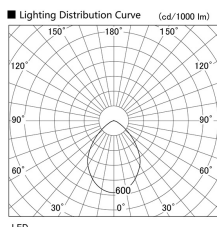

Item no. DD098-5060WW8535

Series Name: Φ 150 Spark

White Reflector

Installation	Recessed mount
Type	
Fixture wattage	48.5W
Beam angle	81 deg
Color Temp.	3500K
CRI	Ra>85
Luminous	4905 lm
Body	Die-cast aluminum alloy
Body finish	N/A
Trim finish	White
Reflector finish	White
IP Rate	IP20
Light source	COB module
Input Voltage	AC220~240V
Dimming Type	Non-Dimmable
Certificate	CE, CCC
Cut Hole	150mm

Height (Weight)	
65.3W	152 (1.5kg)
48.5W	152 (1.5kg)
44.3W	132 (1.3kg)
33.8W	132 (1.3kg)
30.3W	132 (1.3kg)
23.0W	102 (1.0kg)