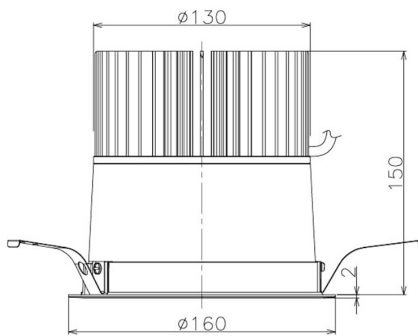

Item no. DD098-5060WW8535

Series Name: Φ 150 Spark

White Reflector

Installation	Recessed mount
Type	Φ 150 Spark
Fixture wattage	48.5W
Beam angle	81 deg
Color Temp.	3500K
CRI	Ra>85
Luminous	4905 lm
Body	Die-cast aluminum alloy
Body finish	N/A
Trim finish	White
Reflector finish	White
IP Rate	IP20
Light source	COB module
Input Voltage	AC220~240V
Dimming Type	Non-Dimmable
Certificate	CE, CCC
Cut Hole	150mm

Height (Weight)	
65.3W	152 (1.5kg)
48.5W	152 (1.5kg)
44.3W	132 (1.3kg)
33.8W	132 (1.3kg)
30.3W	132 (1.3kg)
23.0W	102 (1.0kg)