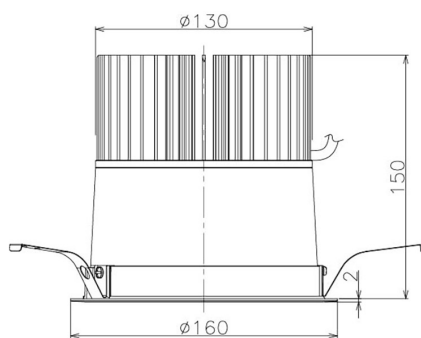

Item no. DD098-5060WW8535

Series Name: Φ 150 Spark

White Reflector

Installation	Recessed mount
Type	
Fixture wattage	48.5W
Beam angle	81 deg
Color Temp.	3500K
CRI	Ra>85
Luminous	4905 lm
Body	Die-cast aluminum alloy
Body finish	N/A
Trim finish	White
Reflector finish	White
IP Rate	IP20
Light source	COB module
Input Voltage	AC220~240V
Dimming Type	Non-Dimmable
Certificate	CE, CCC
Cut Hole	150mm

Height (Weight)	
65.3W	152 (1.5kg)
48.5W	152 (1.5kg)
44.3W	132 (1.3kg)
33.8W	132 (1.3kg)
30.3W	132 (1.3kg)
23.0W	102 (1.0kg)