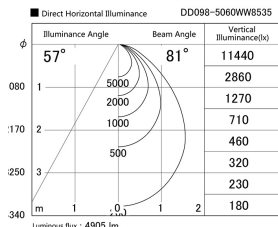

Item no. DD098-5060WW8535

Series Name: Φ 150 Spark

White Reflector

Installation	Recessed mount
Type	
Fixture wattage	48.5W
Beam angle	81 deg
Color Temp.	3500K
CRI	Ra>85
Luminous	4905 lm
Body	Die-cast aluminum alloy
Body finish	N/A
Trim finish	White
Reflector finish	White
IP Rate	IP20
Light source	COB module
Input Voltage	AC220~240V
Dimming Type	Non-Dimmable
Certificate	CE, CCC
Cut Hole	150mm

Height (Weight)	
65.3W	152 (1.5kg)
48.5W	152 (1.5kg)
44.3W	132 (1.3kg)
33.8W	132 (1.3kg)
30.3W	132 (1.3kg)
23.0W	102 (1.0kg)