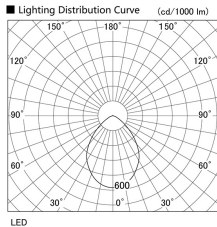

Item no. DD098-5060WW8535

Series Name: Φ 150 Spark

White Reflector

Installation	Recessed mount
Type	Φ 150 Spark
Fixture wattage	48.5W
Beam angle	81 deg
Color Temp.	3500K
CRI	Ra>85
Luminous	4905 lm
Body	Die-cast aluminum alloy
Body finish	N/A
Trim finish	White
Reflector finish	White
IP Rate	IP20
Light source	COB module
Input Voltage	AC220~240V
Dimming Type	Non-Dimmable
Certificate	CE, CCC
Cut Hole	150mm

Height (Weight)	
65.3W	152 (1.5kg)
48.5W	152 (1.5kg)
44.3W	132 (1.3kg)
33.8W	132 (1.3kg)
30.3W	132 (1.3kg)
23.0W	102 (1.0kg)