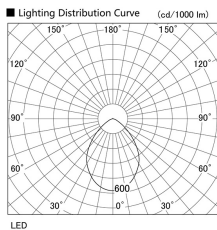

Item no. DD098-5060WW8540

Series Name:  $\Phi$ 150 Spark

White Reflector

Installation	Recessed mount
Type	
Fixture wattage	48.5W
Beam angle	81 deg
Color Temp.	4000K
CRI	Ra>85
Luminous	4953 lm
Body	Die-cast aluminum alloy
Body finish	N/A
Trim finish	White
Reflector finish	White
IP Rate	IP20
Light source	COB module
Input Voltage	AC220~240V
Dimming Type	Non-Dimmable
Certificate	CE, CCC
Cut Hole	150mm

Height (Weight)	
65.3W	152 (1.5kg)
48.5W	152 (1.5kg)
44.3W	132 (1.3kg)
33.8W	132 (1.3kg)
30.3W	132 (1.3kg)
23.0W	102 (1.0kg)