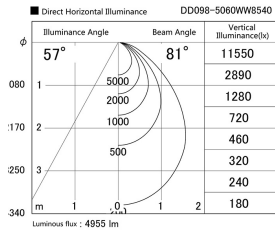

Item no. DD098-5060WW8540

Series Name:  $\Phi$ 150 Spark

White Reflector

Installation	Recessed mount
Type	
Fixture wattage	48.5W
Beam angle	81 deg
Color Temp.	4000K
CRI	Ra>85
Luminous	4953 lm
Body	Die-cast aluminum alloy
Body finish	N/A
Trim finish	White
Reflector finish	White
IP Rate	IP20
Light source	COB module
Input Voltage	AC220~240V
Dimming Type	Non-Dimmable
Certificate	CE, CCC
Cut Hole	150mm

Height (Weight)	
65.3W	152 (1.5kg)
48.5W	152 (1.5kg)
44.3W	132 (1.3kg)
33.8W	132 (1.3kg)
30.3W	132 (1.3kg)
23.0W	102 (1.0kg)