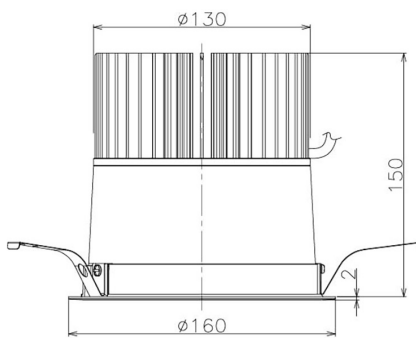

Item no. DD098-5060WW8540

Series Name:  $\Phi$ 150 Spark

White Reflector

Installation	Recessed mount
Type	
Fixture wattage	48.5W
Beam angle	81 deg
Color Temp.	4000K
CRI	Ra>85
Luminous	4953 lm
Body	Die-cast aluminum alloy
Body finish	N/A
Trim finish	White
Reflector finish	White
IP Rate	IP20
Light source	COB module
Input Voltage	AC220~240V
Dimming Type	Non-Dimmable
Certificate	CE, CCC
Cut Hole	150mm

Height (Weight)	
65.3W	152 (1.5kg)
48.5W	152 (1.5kg)
44.3W	132 (1.3kg)
33.8W	132 (1.3kg)
30.3W	132 (1.3kg)
23.0W	102 (1.0kg)