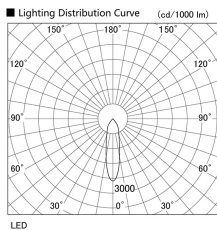

Item no. DD098-6520DW8527

Series Name:  $\Phi$ 150 Spark

Dark Mirror Reflector

Installation	Recessed mount
Type	$\Phi$ 150 Spark
Fixture wattage	65.3W
Beam angle	25 deg
Color Temp.	2700K
CRI	Ra>85
Luminous	6245 lm
Body	Die-cast aluminum alloy
Body finish	N/A
Trim finish	White
Reflector finish	Dark Mirror
IP Rate	IP20
Light source	COB module
Input Voltage	AC220~240V
Dimming Type	Non-Dimmable
Certificate	CE, CCC
Cut Hole	150mm

Height (Weight)	
65.3W	152 (1.5kg)
48.5W	152 (1.5kg)
44.3W	132 (1.3kg)
33.8W	132 (1.3kg)
30.3W	132 (1.3kg)
23.0W	102 (1.0kg)