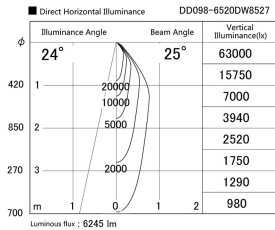

Item no. DD098-6520DW8527

Series Name:  $\Phi$ 150 Spark

Dark Mirror Reflector

Installation	Recessed mount
Type	$\Phi$ 150 Spark
Fixture wattage	65.3W
Beam angle	25 deg
Color Temp.	2700K
CRI	Ra>85
Luminous	6245 lm
Body	Die-cast aluminum alloy
Body finish	N/A
Trim finish	White
Reflector finish	Dark Mirror
IP Rate	IP20
Light source	COB module
Input Voltage	AC220~240V
Dimming Type	Non-Dimmable
Certificate	CE, CCC
Cut Hole	150mm

Height (Weight)	
65.3W	152 (1.5kg)
48.5W	152 (1.5kg)
44.3W	132 (1.3kg)
33.8W	132 (1.3kg)
30.3W	132 (1.3kg)
23.0W	102 (1.0kg)