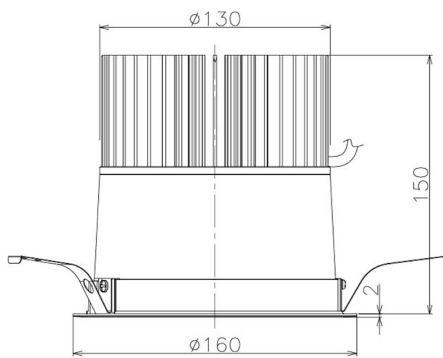

Item no. DD098-6520DW8527

Series Name:  $\Phi$ 150 Spark

Dark Mirror Reflector

Installation	Recessed mount
Type	$\Phi$ 150 Spark
Fixture wattage	65.3W
Beam angle	25 deg
Color Temp.	2700K
CRI	Ra>85
Luminous	6245 lm
Body	Die-cast aluminum alloy
Body finish	N/A
Trim finish	White
Reflector finish	Dark Mirror
IP Rate	IP20
Light source	COB module
Input Voltage	AC220~240V
Dimming Type	Non-Dimmable
Certificate	CE, CCC
Cut Hole	150mm

Height (Weight)	
65.3W	152 (1.5kg)
48.5W	152 (1.5kg)
44.3W	132 (1.3kg)
33.8W	132 (1.3kg)
30.3W	132 (1.3kg)
23.0W	102 (1.0kg)