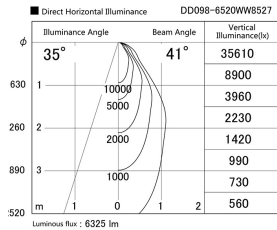

Item no. DD098-6520WW8527

Series Name: Φ 150 Spark

White Reflector

Installation	Recessed mount
Type	Φ 150 Spark
Fixture wattage	65.3W
Beam angle	41 deg
Color Temp.	2700K
CRI	Ra>85
Luminous	6325 lm
Body	Die-cast aluminum alloy
Body finish	N/A
Trim finish	White
Reflector finish	White
IP Rate	IP20
Light source	COB module
Input Voltage	AC220~240V
Dimming Type	Non-Dimmable
Certificate	CE, CCC
Cut Hole	150mm

Height (Weight)	
65.3W	152 (1.5kg)
48.5W	152 (1.5kg)
44.3W	132 (1.3kg)
33.8W	132 (1.3kg)
30.3W	132 (1.3kg)
23.0W	102 (1.0kg)