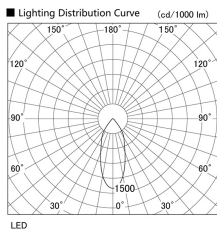

Item no. DD098-6520WW8527

Series Name: Φ 150 Spark

White Reflector

Installation	Recessed mount
Type	Φ 150 Spark
Fixture wattage	65.3W
Beam angle	41 deg
Color Temp.	2700K
CRI	Ra>85
Luminous	6325 lm
Body	Die-cast aluminum alloy
Body finish	N/A
Trim finish	White
Reflector finish	White
IP Rate	IP20
Light source	COB module
Input Voltage	AC220~240V
Dimming Type	Non-Dimmable
Certificate	CE, CCC
Cut Hole	150mm

Height (Weight)	
65.3W	152 (1.5kg)
48.5W	152 (1.5kg)
44.3W	132 (1.3kg)
33.8W	132 (1.3kg)
30.3W	132 (1.3kg)
23.0W	102 (1.0kg)