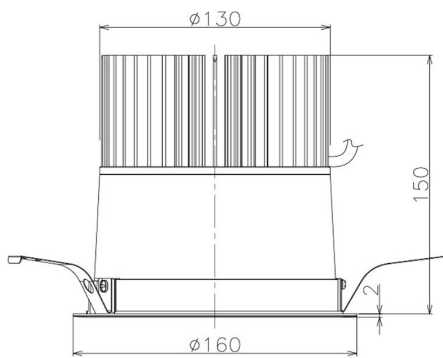

Item no. DD098-6520WW8527

Series Name: Φ 150 Spark

White Reflector

Installation	Recessed mount
Type	Φ 150 Spark
Fixture wattage	65.3W
Beam angle	41 deg
Color Temp.	2700K
CRI	Ra>85
Luminous	6325 lm
Body	Die-cast aluminum alloy
Body finish	N/A
Trim finish	White
Reflector finish	White
IP Rate	IP20
Light source	COB module
Input Voltage	AC220~240V
Dimming Type	Non-Dimmable
Certificate	CE, CCC
Cut Hole	150mm

Height (Weight)	
65.3W	152 (1.5kg)
48.5W	152 (1.5kg)
44.3W	132 (1.3kg)
33.8W	132 (1.3kg)
30.3W	132 (1.3kg)
23.0W	102 (1.0kg)