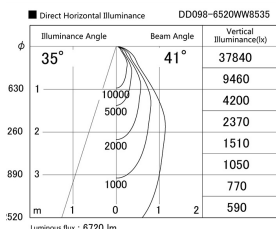

Item no. DD098-6520WW8535

Series Name: Φ 150 Spark

White Reflector

Installation	Recessed mount
Type	Φ 150 Spark
Fixture wattage	65.3W
Beam angle	41 deg
Color Temp.	3500K
CRI	Ra>85
Luminous	6721 lm
Body	Die-cast aluminum alloy
Body finish	N/A
Trim finish	White
Reflector finish	White
IP Rate	IP20
Light source	COB module
Input Voltage	AC220~240V
Dimming Type	Non-Dimmable
Certificate	CE, CCC
Cut Hole	150mm

Height (Weight)	
65.3W	152 (1.5kg)
48.5W	152 (1.5kg)
44.3W	132 (1.3kg)
33.8W	132 (1.3kg)
30.3W	132 (1.3kg)
23.0W	102 (1.0kg)