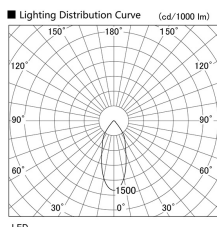

Item no. DD098-6520WW8535

Series Name: Φ 150 Spark

White Reflector

Installation	Recessed mount
Type	Φ 150 Spark
Fixture wattage	65.3W
Beam angle	41 deg
Color Temp.	3500K
CRI	Ra>85
Luminous	6721 lm
Body	Die-cast aluminum alloy
Body finish	N/A
Trim finish	White
Reflector finish	White
IP Rate	IP20
Light source	COB module
Input Voltage	AC220~240V
Dimming Type	Non-Dimmable
Certificate	CE, CCC
Cut Hole	150mm

Height (Weight)	
65.3W	152 (1.5kg)
48.5W	152 (1.5kg)
44.3W	132 (1.3kg)
33.8W	132 (1.3kg)
30.3W	132 (1.3kg)
23.0W	102 (1.0kg)