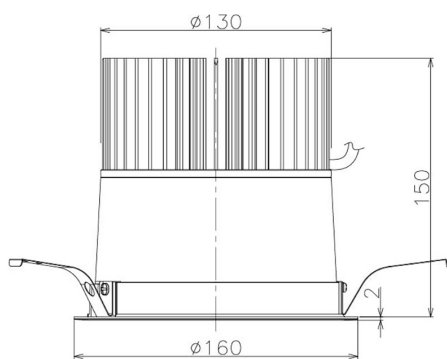

Item no. DD098-6520WW8535

Series Name: Φ 150 Spark

White Reflector

Installation	Recessed mount
Type	Φ 150 Spark
Fixture wattage	65.3W
Beam angle	41 deg
Color Temp.	3500K
CRI	Ra>85
Luminous	6721 lm
Body	Die-cast aluminum alloy
Body finish	N/A
Trim finish	White
Reflector finish	White
IP Rate	IP20
Light source	COB module
Input Voltage	AC220~240V
Dimming Type	Non-Dimmable
Certificate	CE, CCC
Cut Hole	150mm

Height (Weight)	
65.3W	152 (1.5kg)
48.5W	152 (1.5kg)
44.3W	132 (1.3kg)
33.8W	132 (1.3kg)
30.3W	132 (1.3kg)
23.0W	102 (1.0kg)