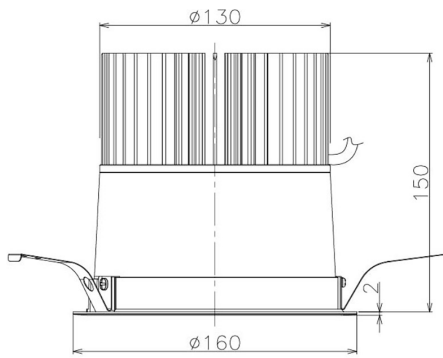

Item no. DD098-6520WW8540

Series Name: Φ 150 Spark

White Reflector

Installation	Recessed mount
Type	
Fixture wattage	65.3W
Beam angle	41 deg
Color Temp.	4000K
CRI	Ra>85
Luminous	6787 lm
Body	Die-cast aluminum alloy
Body finish	N/A
Trim finish	White
Reflector finish	White
IP Rate	IP20
Light source	COB module
Input Voltage	AC220~240V
Dimming Type	Non-Dimmable
Certificate	CE, CCC
Cut Hole	150mm

Height (Weight)	
65.3W	152 (1.5kg)
48.5W	152 (1.5kg)
44.3W	132 (1.3kg)
33.8W	132 (1.3kg)
30.3W	132 (1.3kg)
23.0W	102 (1.0kg)