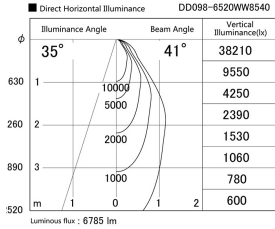

Item no. DD098-6520WW8540

Series Name: Φ 150 Spark

White Reflector

Installation	Recessed mount
Type	
Fixture wattage	65.3W
Beam angle	41 deg
Color Temp.	4000K
CRI	Ra>85
Luminous	6787 lm
Body	Die-cast aluminum alloy
Body finish	N/A
Trim finish	White
Reflector finish	White
IP Rate	IP20
Light source	COB module
Input Voltage	AC220~240V
Dimming Type	Non-Dimmable
Certificate	CE, CCC
Cut Hole	150mm

Height (Weight)	
65.3W	152 (1.5kg)
48.5W	152 (1.5kg)
44.3W	132 (1.3kg)
33.8W	132 (1.3kg)
30.3W	132 (1.3kg)
23.0W	102 (1.0kg)