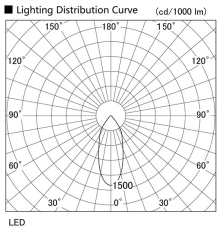

Item no. DD098-6520WW8540

Series Name: Φ 150 Spark

White Reflector

Installation	Recessed mount
Type	
Fixture wattage	65.3W
Beam angle	41 deg
Color Temp.	4000K
CRI	Ra>85
Luminous	6787 lm
Body	Die-cast aluminum alloy
Body finish	N/A
Trim finish	White
Reflector finish	White
IP Rate	IP20
Light source	COB module
Input Voltage	AC220~240V
Dimming Type	Non-Dimmable
Certificate	CE, CCC
Cut Hole	150mm

Height (Weight)	
65.3W	152 (1.5kg)
48.5W	152 (1.5kg)
44.3W	132 (1.3kg)
33.8W	132 (1.3kg)
30.3W	132 (1.3kg)
23.0W	102 (1.0kg)