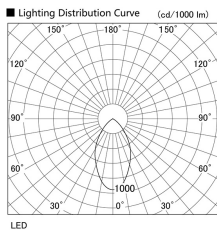

Item no. DD098-6540DW8527

Series Name: Φ 150 Spark

Dark Mirror Reflector

Installation	Recessed mount
Type	Φ 150 Spark
Fixture wattage	65.3W
Beam angle	59 deg
Color Temp.	2700K
CRI	Ra>85
Luminous	5630 lm
Body	Die-cast aluminum alloy
Body finish	N/A
Trim finish	White
Reflector finish	Dark Mirror
IP Rate	IP20
Light source	COB module
Input Voltage	AC220~240V
Dimming Type	Non-Dimmable
Certificate	CE, CCC
Cut Hole	150mm

Height (Weight)	
65.3W	152 (1.5kg)
48.5W	152 (1.5kg)
44.3W	132 (1.3kg)
33.8W	132 (1.3kg)
30.3W	132 (1.3kg)
23.0W	102 (1.0kg)