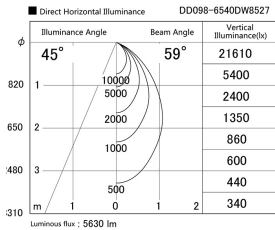

Item no. DD098-6540DW8527

Series Name: Φ 150 Spark

Dark Mirror Reflector

Installation	Recessed mount
Type	Φ 150 Spark
Fixture wattage	65.3W
Beam angle	59 deg
Color Temp.	2700K
CRI	Ra>85
Luminous	5630 lm
Body	Die-cast aluminum alloy
Body finish	N/A
Trim finish	White
Reflector finish	Dark Mirror
IP Rate	IP20
Light source	COB module
Input Voltage	AC220~240V
Dimming Type	Non-Dimmable
Certificate	CE, CCC
Cut Hole	150mm

Height (Weight)	
65.3W	152 (1.5kg)
48.5W	152 (1.5kg)
44.3W	132 (1.3kg)
33.8W	132 (1.3kg)
30.3W	132 (1.3kg)
23.0W	102 (1.0kg)