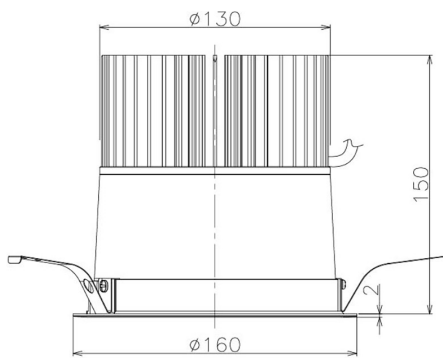

Item no. DD098-6540DW8527

Series Name: Φ 150 Spark

Dark Mirror Reflector

Installation	Recessed mount
Type	Φ 150 Spark
Fixture wattage	65.3W
Beam angle	59 deg
Color Temp.	2700K
CRI	Ra>85
Luminous	5630 lm
Body	Die-cast aluminum alloy
Body finish	N/A
Trim finish	White
Reflector finish	Dark Mirror
IP Rate	IP20
Light source	COB module
Input Voltage	AC220~240V
Dimming Type	Non-Dimmable
Certificate	CE, CCC
Cut Hole	150mm

Height (Weight)	
65.3W	152 (1.5kg)
48.5W	152 (1.5kg)
44.3W	132 (1.3kg)
33.8W	132 (1.3kg)
30.3W	132 (1.3kg)
23.0W	102 (1.0kg)