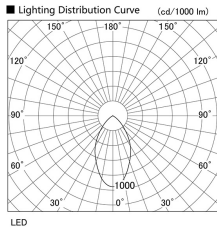

Item no. DD098-6540DW8530

Series Name: Φ 150 Spark

Dark Mirror Reflector

Installation	Recessed mount
Type	Φ 150 Spark
Fixture wattage	65.3W
Beam angle	59 deg
Color Temp.	3000K
CRI	Ra>85
Luminous	5865 lm
Body	Die-cast aluminum alloy
Body finish	N/A
Trim finish	White
Reflector finish	Dark Mirror
IP Rate	IP20
Light source	COB module
Input Voltage	AC220~240V
Dimming Type	Non-Dimmable
Certificate	CE, CCC
Cut Hole	150mm

Height (Weight)	
65.3W	152 (1.5kg)
48.5W	152 (1.5kg)
44.3W	132 (1.3kg)
33.8W	132 (1.3kg)
30.3W	132 (1.3kg)
23.0W	102 (1.0kg)