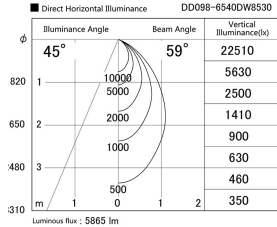

Item no. DD098-6540DW8530

Series Name: Φ 150 Spark

Dark Mirror Reflector

Installation	Recessed mount
Type	Φ 150 Spark
Fixture wattage	65.3W
Beam angle	59 deg
Color Temp.	3000K
CRI	Ra>85
Luminous	5865 lm
Body	Die-cast aluminum alloy
Body finish	N/A
Trim finish	White
Reflector finish	Dark Mirror
IP Rate	IP20
Light source	COB module
Input Voltage	AC220~240V
Dimming Type	Non-Dimmable
Certificate	CE, CCC
Cut Hole	150mm

Height (Weight)	
65.3W	152 (1.5kg)
48.5W	152 (1.5kg)
44.3W	132 (1.3kg)
33.8W	132 (1.3kg)
30.3W	132 (1.3kg)
23.0W	102 (1.0kg)