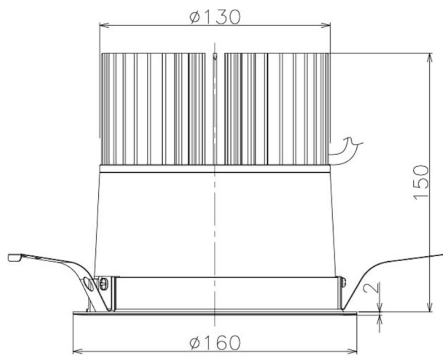

Item no. DD098-6540DW8530

Series Name: Φ 150 Spark

Dark Mirror Reflector

Installation	Recessed mount
Type	Φ 150 Spark
Fixture wattage	65.3W
Beam angle	59 deg
Color Temp.	3000K
CRI	Ra>85
Luminous	5865 lm
Body	Die-cast aluminum alloy
Body finish	N/A
Trim finish	White
Reflector finish	Dark Mirror
IP Rate	IP20
Light source	COB module
Input Voltage	AC220~240V
Dimming Type	Non-Dimmable
Certificate	CE, CCC
Cut Hole	150mm

Height (Weight)	
65.3W	152 (1.5kg)
48.5W	152 (1.5kg)
44.3W	132 (1.3kg)
33.8W	132 (1.3kg)
30.3W	132 (1.3kg)
23.0W	102 (1.0kg)