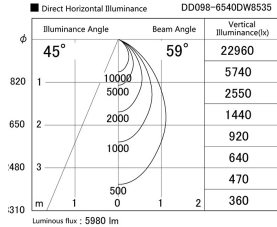

Item no. DD098-6540DW8535

Series Name: Φ 150 Spark

Dark Mirror Reflector

Installation	Recessed mount
Type	
Fixture wattage	65.3W
Beam angle	59 deg
Color Temp.	3500K
CRI	Ra>85
Luminous	5982 lm
Body	Die-cast aluminum alloy
Body finish	N/A
Trim finish	White
Reflector finish	Dark Mirror
IP Rate	IP20
Light source	COB module
Input Voltage	AC220~240V
Dimming Type	Non-Dimmable
Certificate	CE, CCC
Cut Hole	150mm

Height (Weight)	
65.3W	152 (1.5kg)
48.5W	152 (1.5kg)
44.3W	132 (1.3kg)
33.8W	132 (1.3kg)
30.3W	132 (1.3kg)
23.0W	102 (1.0kg)