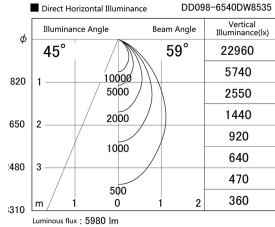

Item no. DD098-6540DW8535

Series Name: Φ 150 Spark

Dark Mirror Reflector

Installation	Recessed mount
Type	Φ 150 Spark
Fixture wattage	65.3W
Beam angle	59 deg
Color Temp.	3500K
CRI	Ra>85
Luminous	5982 lm
Body	Die-cast aluminum alloy
Body finish	N/A
Trim finish	White
Reflector finish	Dark Mirror
IP Rate	IP20
Light source	COB module
Input Voltage	AC220~240V
Dimming Type	Non-Dimmable
Certificate	CE, CCC
Cut Hole	150mm

Height (Weight)	
65.3W	152 (1.5kg)
48.5W	152 (1.5kg)
44.3W	132 (1.3kg)
33.8W	132 (1.3kg)
30.3W	132 (1.3kg)
23.0W	102 (1.0kg)