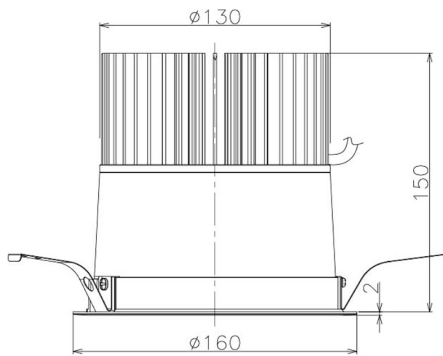

Item no. DD098-6540DW8535

Series Name: Φ 150 Spark

Dark Mirror Reflector

Installation	Recessed mount
Type	
Fixture wattage	65.3W
Beam angle	59 deg
Color Temp.	3500K
CRI	Ra>85
Luminous	5982 lm
Body	Die-cast aluminum alloy
Body finish	N/A
Trim finish	White
Reflector finish	Dark Mirror
IP Rate	IP20
Light source	COB module
Input Voltage	AC220~240V
Dimming Type	Non-Dimmable
Certificate	CE, CCC
Cut Hole	150mm

Height (Weight)	
65.3W	152 (1.5kg)
48.5W	152 (1.5kg)
44.3W	132 (1.3kg)
33.8W	132 (1.3kg)
30.3W	132 (1.3kg)
23.0W	102 (1.0kg)