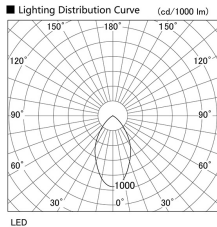

Item no. DD098-6540DW8535

Series Name: Φ 150 Spark

Dark Mirror Reflector

Installation	Recessed mount
Type	
Fixture wattage	65.3W
Beam angle	59 deg
Color Temp.	3500K
CRI	Ra>85
Luminous	5982 lm
Body	Die-cast aluminum alloy
Body finish	N/A
Trim finish	White
Reflector finish	Dark Mirror
IP Rate	IP20
Light source	COB module
Input Voltage	AC220~240V
Dimming Type	Non-Dimmable
Certificate	CE, CCC
Cut Hole	150mm

Height (Weight)	
65.3W	152 (1.5kg)
48.5W	152 (1.5kg)
44.3W	132 (1.3kg)
33.8W	132 (1.3kg)
30.3W	132 (1.3kg)
23.0W	102 (1.0kg)