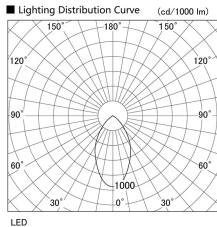

Item no. DD098-6540DW8535

Series Name: Φ 150 Spark

Dark Mirror Reflector

Installation	Recessed mount
Type	Φ 150 Spark
Fixture wattage	65.3W
Beam angle	59 deg
Color Temp.	3500K
CRI	Ra>85
Luminous	5982 lm
Body	Die-cast aluminum alloy
Body finish	N/A
Trim finish	White
Reflector finish	Dark Mirror
IP Rate	IP20
Light source	COB module
Input Voltage	AC220~240V
Dimming Type	Non-Dimmable
Certificate	CE, CCC
Cut Hole	150mm

Height (Weight)	
65.3W	152 (1.5kg)
48.5W	152 (1.5kg)
44.3W	132 (1.3kg)
33.8W	132 (1.3kg)
30.3W	132 (1.3kg)
23.0W	102 (1.0kg)