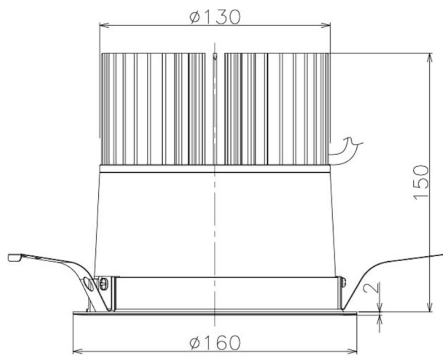

Item no. DD098-6540DW8535

Series Name: Φ 150 Spark

Dark Mirror Reflector

Installation	Recessed mount
Type	Φ 150 Spark
Fixture wattage	65.3W
Beam angle	59 deg
Color Temp.	3500K
CRI	Ra>85
Luminous	5982 lm
Body	Die-cast aluminum alloy
Body finish	N/A
Trim finish	White
Reflector finish	Dark Mirror
IP Rate	IP20
Light source	COB module
Input Voltage	AC220~240V
Dimming Type	Non-Dimmable
Certificate	CE, CCC
Cut Hole	150mm

Height (Weight)	
65.3W	152 (1.5kg)
48.5W	152 (1.5kg)
44.3W	132 (1.3kg)
33.8W	132 (1.3kg)
30.3W	132 (1.3kg)
23.0W	102 (1.0kg)