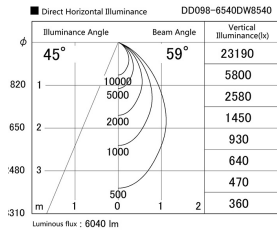

Item no. DD098-6540DW8540

Series Name: Φ 150 Spark

Dark Mirror Reflector

Installation	Recessed mount
Type	Φ 150 Spark
Fixture wattage	65.3W
Beam angle	59 deg
Color Temp.	4000K
CRI	Ra>85
Luminous	6041 lm
Body	Die-cast aluminum alloy
Body finish	N/A
Trim finish	White
Reflector finish	Dark Mirror
IP Rate	IP20
Light source	COB module
Input Voltage	AC220~240V
Dimming Type	Non-Dimmable
Certificate	CE, CCC
Cut Hole	150mm

Height (Weight)	
65.3W	152 (1.5kg)
48.5W	152 (1.5kg)
44.3W	132 (1.3kg)
33.8W	132 (1.3kg)
30.3W	132 (1.3kg)
23.0W	102 (1.0kg)