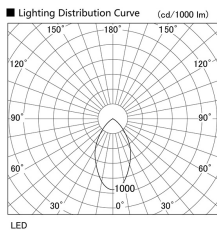

Item no. DD098-6540DW8540

Series Name: Φ 150 Spark

Dark Mirror Reflector

Installation	Recessed mount
Type	Φ 150 Spark
Fixture wattage	65.3W
Beam angle	59 deg
Color Temp.	4000K
CRI	Ra>85
Luminous	6041 lm
Body	Die-cast aluminum alloy
Body finish	N/A
Trim finish	White
Reflector finish	Dark Mirror
IP Rate	IP20
Light source	COB module
Input Voltage	AC220~240V
Dimming Type	Non-Dimmable
Certificate	CE, CCC
Cut Hole	150mm

Height (Weight)	
65.3W	152 (1.5kg)
48.5W	152 (1.5kg)
44.3W	132 (1.3kg)
33.8W	132 (1.3kg)
30.3W	132 (1.3kg)
23.0W	102 (1.0kg)