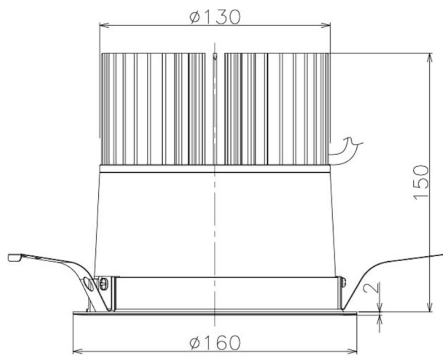

Item no. DD098-6540DW8540

Series Name: Φ 150 Spark

Dark Mirror Reflector

Installation	Recessed mount
Type	Φ 150 Spark
Fixture wattage	65.3W
Beam angle	59 deg
Color Temp.	4000K
CRI	Ra>85
Luminous	6041 lm
Body	Die-cast aluminum alloy
Body finish	N/A
Trim finish	White
Reflector finish	Dark Mirror
IP Rate	IP20
Light source	COB module
Input Voltage	AC220~240V
Dimming Type	Non-Dimmable
Certificate	CE, CCC
Cut Hole	150mm

Height (Weight)	
65.3W	152 (1.5kg)
48.5W	152 (1.5kg)
44.3W	132 (1.3kg)
33.8W	132 (1.3kg)
30.3W	132 (1.3kg)
23.0W	102 (1.0kg)