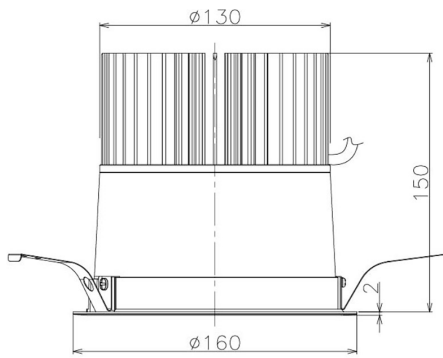

Item no. DD098-6540WW8530

Series Name: Φ 150 Spark

White Reflector

Installation	Recessed mount
Type	Φ 150 Spark
Fixture wattage	65.3W
Beam angle	73 deg
Color Temp.	3000K
CRI	Ra>85
Luminous	5931 lm
Body	Die-cast aluminum alloy
Body finish	N/A
Trim finish	White
Reflector finish	White
IP Rate	IP20
Light source	COB module
Input Voltage	AC220~240V
Dimming Type	Non-Dimmable
Certificate	CE, CCC
Cut Hole	150mm

Height (Weight)	
65.3W	152 (1.5kg)
48.5W	152 (1.5kg)
44.3W	132 (1.3kg)
33.8W	132 (1.3kg)
30.3W	132 (1.3kg)
23.0W	102 (1.0kg)