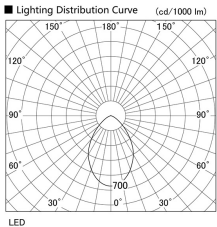

Item no. DD098-6540WW8530

Series Name: Φ 150 Spark

White Reflector

Installation	Recessed mount
Type	Φ 150 Spark
Fixture wattage	65.3W
Beam angle	73 deg
Color Temp.	3000K
CRI	Ra>85
Luminous	5931 lm
Body	Die-cast aluminum alloy
Body finish	N/A
Trim finish	White
Reflector finish	White
IP Rate	IP20
Light source	COB module
Input Voltage	AC220~240V
Dimming Type	Non-Dimmable
Certificate	CE, CCC
Cut Hole	150mm

Height (Weight)	
65.3W	152 (1.5kg)
48.5W	152 (1.5kg)
44.3W	132 (1.3kg)
33.8W	132 (1.3kg)
30.3W	132 (1.3kg)
23.0W	102 (1.0kg)