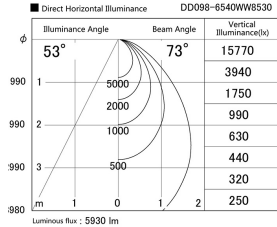

Item no. DD098-6540WW8530

Series Name: Φ 150 Spark

White Reflector

Installation	Recessed mount
Type	Φ 150 Spark
Fixture wattage	65.3W
Beam angle	73 deg
Color Temp.	3000K
CRI	Ra>85
Luminous	5931 lm
Body	Die-cast aluminum alloy
Body finish	N/A
Trim finish	White
Reflector finish	White
IP Rate	IP20
Light source	COB module
Input Voltage	AC220~240V
Dimming Type	Non-Dimmable
Certificate	CE, CCC
Cut Hole	150mm

Height (Weight)	
65.3W	152 (1.5kg)
48.5W	152 (1.5kg)
44.3W	132 (1.3kg)
33.8W	132 (1.3kg)
30.3W	132 (1.3kg)
23.0W	102 (1.0kg)