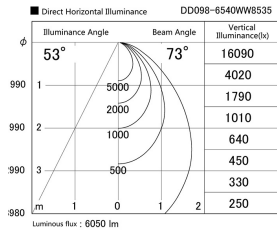

Item no. DD098-6540WW8535

Series Name: Φ 150 Spark

White Reflector

Installation	Recessed mount
Type	Φ 150 Spark
Fixture wattage	65.3W
Beam angle	73 deg
Color Temp.	3500K
CRI	Ra>85
Luminous	6050 lm
Body	Die-cast aluminum alloy
Body finish	N/A
Trim finish	White
Reflector finish	White
IP Rate	IP20
Light source	COB module
Input Voltage	AC220~240V
Dimming Type	Non-Dimmable
Certificate	CE, CCC
Cut Hole	150mm

Height (Weight)	
65.3W	152 (1.5kg)
48.5W	152 (1.5kg)
44.3W	132 (1.3kg)
33.8W	132 (1.3kg)
30.3W	132 (1.3kg)
23.0W	102 (1.0kg)