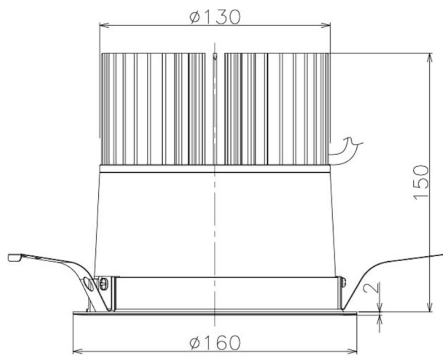

Item no. DD098-6540WW8535

Series Name: Φ 150 Spark

White Reflector

Installation	Recessed mount
Type	Φ 150 Spark
Fixture wattage	65.3W
Beam angle	73 deg
Color Temp.	3500K
CRI	Ra>85
Luminous	6050 lm
Body	Die-cast aluminum alloy
Body finish	N/A
Trim finish	White
Reflector finish	White
IP Rate	IP20
Light source	COB module
Input Voltage	AC220~240V
Dimming Type	Non-Dimmable
Certificate	CE, CCC
Cut Hole	150mm

Height (Weight)	
65.3W	152 (1.5kg)
48.5W	152 (1.5kg)
44.3W	132 (1.3kg)
33.8W	132 (1.3kg)
30.3W	132 (1.3kg)
23.0W	102 (1.0kg)