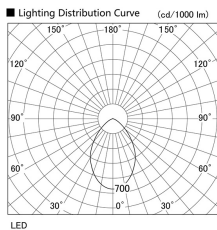

Item no. DD098-6540WW8535

Series Name: Φ 150 Spark

White Reflector

Installation	Recessed mount
Type	Φ 150 Spark
Fixture wattage	65.3W
Beam angle	73 deg
Color Temp.	3500K
CRI	Ra>85
Luminous	6050 lm
Body	Die-cast aluminum alloy
Body finish	N/A
Trim finish	White
Reflector finish	White
IP Rate	IP20
Light source	COB module
Input Voltage	AC220~240V
Dimming Type	Non-Dimmable
Certificate	CE, CCC
Cut Hole	150mm

Height (Weight)	
65.3W	152 (1.5kg)
48.5W	152 (1.5kg)
44.3W	132 (1.3kg)
33.8W	132 (1.3kg)
30.3W	132 (1.3kg)
23.0W	102 (1.0kg)