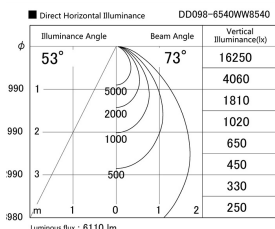

Item no. DD098-6540WW8540

Series Name: Φ 150 Spark

White Reflector

Installation	Recessed mount
Type	Φ 150 Spark
Fixture wattage	65.3W
Beam angle	73 deg
Color Temp.	4000K
CRI	Ra>85
Luminous	6109 lm
Body	Die-cast aluminum alloy
Body finish	N/A
Trim finish	White
Reflector finish	White
IP Rate	IP20
Light source	COB module
Input Voltage	AC220~240V
Dimming Type	Non-Dimmable
Certificate	CE, CCC
Cut Hole	150mm

Height (Weight)	
65.3W	152 (1.5kg)
48.5W	152 (1.5kg)
44.3W	132 (1.3kg)
33.8W	132 (1.3kg)
30.3W	132 (1.3kg)
23.0W	102 (1.0kg)