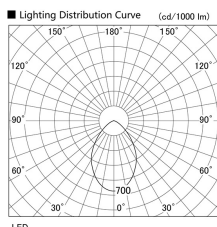

Item no. DD098-6540WW8540

Series Name: Φ 150 Spark

White Reflector

Installation	Recessed mount
Type	Φ 150 Spark
Fixture wattage	65.3W
Beam angle	73 deg
Color Temp.	4000K
CRI	Ra>85
Luminous	6109 lm
Body	Die-cast aluminum alloy
Body finish	N/A
Trim finish	White
Reflector finish	White
IP Rate	IP20
Light source	COB module
Input Voltage	AC220~240V
Dimming Type	Non-Dimmable
Certificate	CE, CCC
Cut Hole	150mm

Height (Weight)	
65.3W	152 (1.5kg)
48.5W	152 (1.5kg)
44.3W	132 (1.3kg)
33.8W	132 (1.3kg)
30.3W	132 (1.3kg)
23.0W	102 (1.0kg)