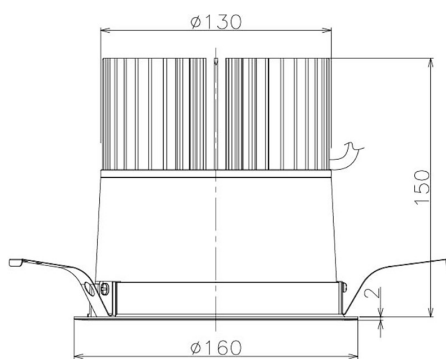

Item no. DD098-6540WW8540

Series Name: Φ 150 Spark

White Reflector

Installation	Recessed mount
Type	Φ 150 Spark
Fixture wattage	65.3W
Beam angle	73 deg
Color Temp.	4000K
CRI	Ra>85
Luminous	6109 lm
Body	Die-cast aluminum alloy
Body finish	N/A
Trim finish	White
Reflector finish	White
IP Rate	IP20
Light source	COB module
Input Voltage	AC220~240V
Dimming Type	Non-Dimmable
Certificate	CE, CCC
Cut Hole	150mm

Height (Weight)	
65.3W	152 (1.5kg)
48.5W	152 (1.5kg)
44.3W	132 (1.3kg)
33.8W	132 (1.3kg)
30.3W	132 (1.3kg)
23.0W	102 (1.0kg)