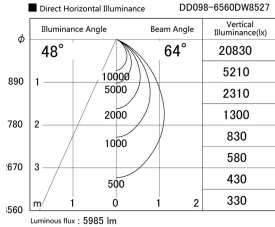

Item no. DD098-6560DW8527

Series Name:  $\Phi$ 150 Spark

Dark Mirror Reflector

Installation	Recessed mount
Type	$\Phi$ 150 Spark
Fixture wattage	65.3W
Beam angle	64 deg
Color Temp.	2700K
CRI	Ra>85
Luminous	5985 lm
Body	Die-cast aluminum alloy
Body finish	N/A
Trim finish	White
Reflector finish	Dark Mirror
IP Rate	IP20
Light source	COB module
Input Voltage	AC220~240V
Dimming Type	Non-Dimmable
Certificate	CE, CCC
Cut Hole	150mm

Height (Weight)	
65.3W	152 (1.5kg)
48.5W	152 (1.5kg)
44.3W	132 (1.3kg)
33.8W	132 (1.3kg)
30.3W	132 (1.3kg)
23.0W	102 (1.0kg)