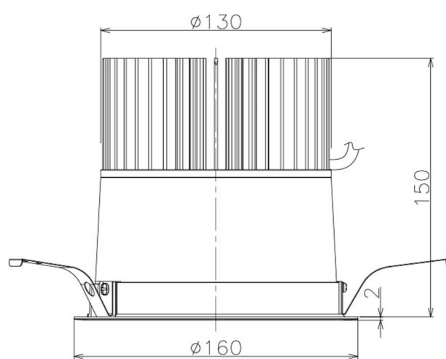

Item no. DD098-6560DW8527

Series Name:  $\Phi$ 150 Spark

Dark Mirror Reflector

Installation	Recessed mount
Type	
Fixture wattage	65.3W
Beam angle	64 deg
Color Temp.	2700K
CRI	Ra>85
Luminous	5985 lm
Body	Die-cast aluminum alloy
Body finish	N/A
Trim finish	White
Reflector finish	Dark Mirror
IP Rate	IP20
Light source	COB module
Input Voltage	AC220~240V
Dimming Type	Non-Dimmable
Certificate	CE, CCC
Cut Hole	150mm

Height (Weight)	
65.3W	152 (1.5kg)
48.5W	152 (1.5kg)
44.3W	132 (1.3kg)
33.8W	132 (1.3kg)
30.3W	132 (1.3kg)
23.0W	102 (1.0kg)