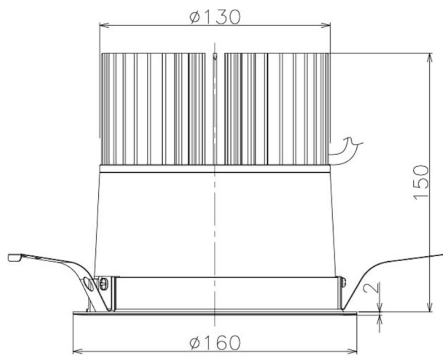

Item no. DD098-6560DW8527

Series Name:  $\Phi$ 150 Spark

Dark Mirror Reflector

Installation	Recessed mount
Type	$\Phi$ 150 Spark
Fixture wattage	65.3W
Beam angle	64 deg
Color Temp.	2700K
CRI	Ra>85
Luminous	5985 lm
Body	Die-cast aluminum alloy
Body finish	N/A
Trim finish	White
Reflector finish	Dark Mirror
IP Rate	IP20
Light source	COB module
Input Voltage	AC220~240V
Dimming Type	Non-Dimmable
Certificate	CE, CCC
Cut Hole	150mm

Height (Weight)	
65.3W	152 (1.5kg)
48.5W	152 (1.5kg)
44.3W	132 (1.3kg)
33.8W	132 (1.3kg)
30.3W	132 (1.3kg)
23.0W	102 (1.0kg)