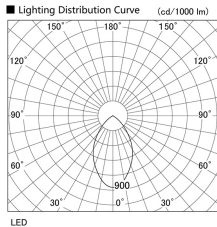

Item no. DD098-6560DW8527

Series Name:  $\Phi$ 150 Spark

Dark Mirror Reflector

Installation	Recessed mount
Type	$\Phi$ 150 Spark
Fixture wattage	65.3W
Beam angle	64 deg
Color Temp.	2700K
CRI	Ra>85
Luminous	5985 lm
Body	Die-cast aluminum alloy
Body finish	N/A
Trim finish	White
Reflector finish	Dark Mirror
IP Rate	IP20
Light source	COB module
Input Voltage	AC220~240V
Dimming Type	Non-Dimmable
Certificate	CE, CCC
Cut Hole	150mm

Height (Weight)	
65.3W	152 (1.5kg)
48.5W	152 (1.5kg)
44.3W	132 (1.3kg)
33.8W	132 (1.3kg)
30.3W	132 (1.3kg)
23.0W	102 (1.0kg)