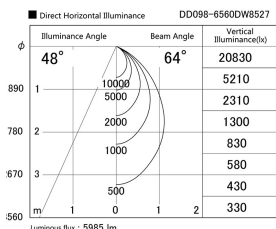

Item no. DD098-6560DW8527

Series Name:  $\Phi$ 150 Spark

Dark Mirror Reflector

Installation	Recessed mount
Type	
Fixture wattage	65.3W
Beam angle	64 deg
Color Temp.	2700K
CRI	Ra>85
Luminous	5985 lm
Body	Die-cast aluminum alloy
Body finish	N/A
Trim finish	White
Reflector finish	Dark Mirror
IP Rate	IP20
Light source	COB module
Input Voltage	AC220~240V
Dimming Type	Non-Dimmable
Certificate	CE, CCC
Cut Hole	150mm

Height (Weight)	
65.3W	152 (1.5kg)
48.5W	152 (1.5kg)
44.3W	132 (1.3kg)
33.8W	132 (1.3kg)
30.3W	132 (1.3kg)
23.0W	102 (1.0kg)