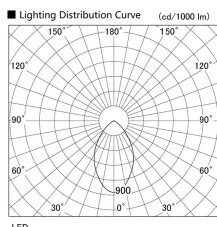

Item no. DD098-6560DW8527

Series Name:  $\Phi$ 150 Spark

Dark Mirror Reflector

Installation	Recessed mount
Type	
Fixture wattage	65.3W
Beam angle	64 deg
Color Temp.	2700K
CRI	Ra>85
Luminous	5985 lm
Body	Die-cast aluminum alloy
Body finish	N/A
Trim finish	White
Reflector finish	Dark Mirror
IP Rate	IP20
Light source	COB module
Input Voltage	AC220~240V
Dimming Type	Non-Dimmable
Certificate	CE, CCC
Cut Hole	150mm

Height (Weight)	
65.3W	152 (1.5kg)
48.5W	152 (1.5kg)
44.3W	132 (1.3kg)
33.8W	132 (1.3kg)
30.3W	132 (1.3kg)
23.0W	102 (1.0kg)