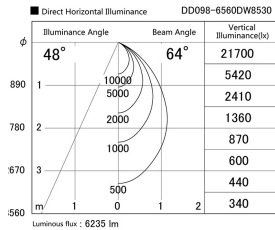

Item no. DD098-6560DW8530

Series Name: Φ 150 Spark

Dark Mirror Reflector

Installation	Recessed mount
Type	
Fixture wattage	65.3W
Beam angle	64 deg
Color Temp.	3000K
CRI	Ra>85
Luminous	6234 lm
Body	Die-cast aluminum alloy
Body finish	N/A
Trim finish	White
Reflector finish	Dark Mirror
IP Rate	IP20
Light source	COB module
Input Voltage	AC220~240V
Dimming Type	Non-Dimmable
Certificate	CE, CCC
Cut Hole	150mm

Height (Weight)	
65.3W	152 (1.5kg)
48.5W	152 (1.5kg)
44.3W	132 (1.3kg)
33.8W	132 (1.3kg)
30.3W	132 (1.3kg)
23.0W	102 (1.0kg)