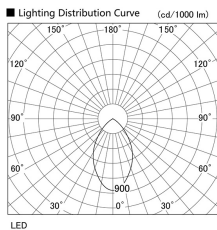

Item no. DD098-6560DW8530

Series Name: Φ 150 Spark

Dark Mirror Reflector

Installation	Recessed mount
Type	
Fixture wattage	65.3W
Beam angle	64 deg
Color Temp.	3000K
CRI	Ra>85
Luminous	6234 lm
Body	Die-cast aluminum alloy
Body finish	N/A
Trim finish	White
Reflector finish	Dark Mirror
IP Rate	IP20
Light source	COB module
Input Voltage	AC220~240V
Dimming Type	Non-Dimmable
Certificate	CE, CCC
Cut Hole	150mm

Height (Weight)	
65.3W	152 (1.5kg)
48.5W	152 (1.5kg)
44.3W	132 (1.3kg)
33.8W	132 (1.3kg)
30.3W	132 (1.3kg)
23.0W	102 (1.0kg)