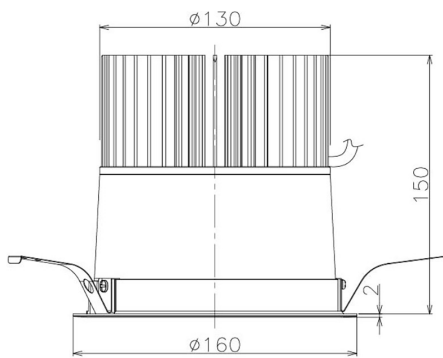

Item no. DD098-6560DW8530

Series Name: Φ 150 Spark

Dark Mirror Reflector

Installation	Recessed mount
Type	
Fixture wattage	65.3W
Beam angle	64 deg
Color Temp.	3000K
CRI	Ra>85
Luminous	6234 lm
Body	Die-cast aluminum alloy
Body finish	N/A
Trim finish	White
Reflector finish	Dark Mirror
IP Rate	IP20
Light source	COB module
Input Voltage	AC220~240V
Dimming Type	Non-Dimmable
Certificate	CE, CCC
Cut Hole	150mm

Height (Weight)	
65.3W	152 (1.5kg)
48.5W	152 (1.5kg)
44.3W	132 (1.3kg)
33.8W	132 (1.3kg)
30.3W	132 (1.3kg)
23.0W	102 (1.0kg)