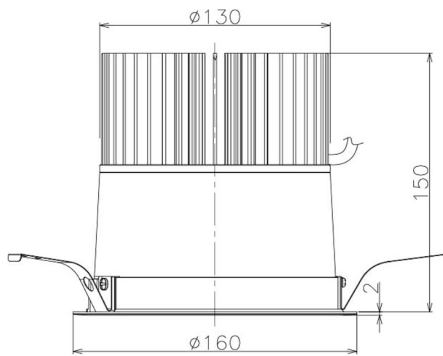

Item no. DD098-6560DW8535

Series Name: Φ 150 Spark

Dark Mirror Reflector

Installation	Recessed mount
Type	Φ 150 Spark
Fixture wattage	65.3W
Beam angle	64 deg
Color Temp.	3500K
CRI	Ra>85
Luminous	6359 lm
Body	Die-cast aluminum alloy
Body finish	N/A
Trim finish	White
Reflector finish	Dark Mirror
IP Rate	IP20
Light source	COB module
Input Voltage	AC220~240V
Dimming Type	Non-Dimmable
Certificate	CE, CCC
Cut Hole	150mm

Height (Weight)	
65.3W	152 (1.5kg)
48.5W	152 (1.5kg)
44.3W	132 (1.3kg)
33.8W	132 (1.3kg)
30.3W	132 (1.3kg)
23.0W	102 (1.0kg)