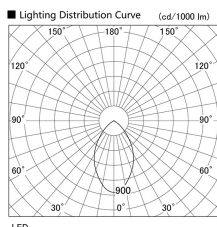

Item no. DD098-6560DW8535

Series Name: Φ 150 Spark

Dark Mirror Reflector

Installation	Recessed mount
Type	
Fixture wattage	65.3W
Beam angle	64 deg
Color Temp.	3500K
CRI	Ra>85
Luminous	6359 lm
Body	Die-cast aluminum alloy
Body finish	N/A
Trim finish	White
Reflector finish	Dark Mirror
IP Rate	IP20
Light source	COB module
Input Voltage	AC220~240V
Dimming Type	Non-Dimmable
Certificate	CE, CCC
Cut Hole	150mm

Height (Weight)	
65.3W	152 (1.5kg)
48.5W	152 (1.5kg)
44.3W	132 (1.3kg)
33.8W	132 (1.3kg)
30.3W	132 (1.3kg)
23.0W	102 (1.0kg)