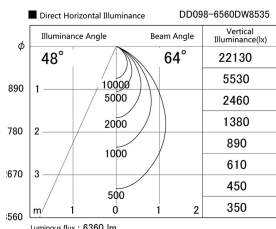

Item no. DD098-6560DW8535

Series Name: Φ 150 Spark

Dark Mirror Reflector

Installation	Recessed mount
Type	
Fixture wattage	65.3W
Beam angle	64 deg
Color Temp.	3500K
CRI	Ra>85
Luminous	6359 lm
Body	Die-cast aluminum alloy
Body finish	N/A
Trim finish	White
Reflector finish	Dark Mirror
IP Rate	IP20
Light source	COB module
Input Voltage	AC220~240V
Dimming Type	Non-Dimmable
Certificate	CE, CCC
Cut Hole	150mm

Height (Weight)	
65.3W	152 (1.5kg)
48.5W	152 (1.5kg)
44.3W	132 (1.3kg)
33.8W	132 (1.3kg)
30.3W	132 (1.3kg)
23.0W	102 (1.0kg)