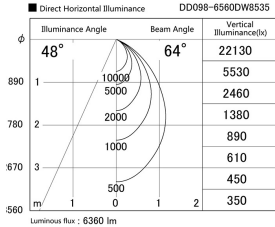

Item no. DD098-6560DW8535

Series Name: Φ 150 Spark

Dark Mirror Reflector

Installation	Recessed mount
Type	Φ 150 Spark
Fixture wattage	65.3W
Beam angle	64 deg
Color Temp.	3500K
CRI	Ra>85
Luminous	6359 lm
Body	Die-cast aluminum alloy
Body finish	N/A
Trim finish	White
Reflector finish	Dark Mirror
IP Rate	IP20
Light source	COB module
Input Voltage	AC220~240V
Dimming Type	Non-Dimmable
Certificate	CE, CCC
Cut Hole	150mm

Height (Weight)	
65.3W	152 (1.5kg)
48.5W	152 (1.5kg)
44.3W	132 (1.3kg)
33.8W	132 (1.3kg)
30.3W	132 (1.3kg)
23.0W	102 (1.0kg)