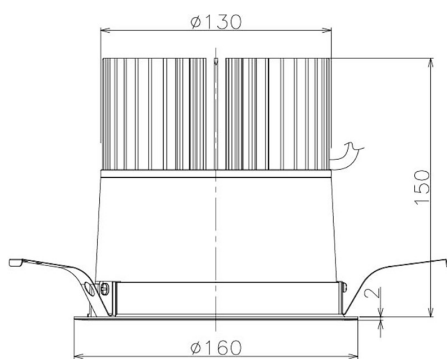

Item no. DD098-6560DW8535

Series Name: Φ 150 Spark

Dark Mirror Reflector

Installation	Recessed mount
Type	
Fixture wattage	65.3W
Beam angle	64 deg
Color Temp.	3500K
CRI	Ra>85
Luminous	6359 lm
Body	Die-cast aluminum alloy
Body finish	N/A
Trim finish	White
Reflector finish	Dark Mirror
IP Rate	IP20
Light source	COB module
Input Voltage	AC220~240V
Dimming Type	Non-Dimmable
Certificate	CE, CCC
Cut Hole	150mm

Height (Weight)	
65.3W	152 (1.5kg)
48.5W	152 (1.5kg)
44.3W	132 (1.3kg)
33.8W	132 (1.3kg)
30.3W	132 (1.3kg)
23.0W	102 (1.0kg)