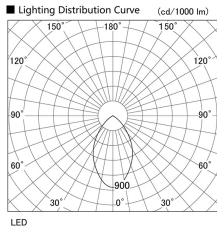

Item no. DD098-6560DW8535

Series Name: Φ 150 Spark

Dark Mirror Reflector

Installation	Recessed mount
Type	Φ 150 Spark
Fixture wattage	65.3W
Beam angle	64 deg
Color Temp.	3500K
CRI	Ra>85
Luminous	6359 lm
Body	Die-cast aluminum alloy
Body finish	N/A
Trim finish	White
Reflector finish	Dark Mirror
IP Rate	IP20
Light source	COB module
Input Voltage	AC220~240V
Dimming Type	Non-Dimmable
Certificate	CE, CCC
Cut Hole	150mm

Height (Weight)	
65.3W	152 (1.5kg)
48.5W	152 (1.5kg)
44.3W	132 (1.3kg)
33.8W	132 (1.3kg)
30.3W	132 (1.3kg)
23.0W	102 (1.0kg)