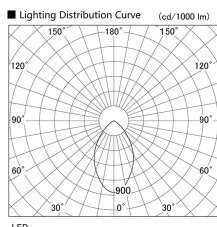

Item no. DD098-6560DW8540

Series Name: Φ 150 Spark

Dark Mirror Reflector

Installation	Recessed mount
Type	
Fixture wattage	65.3W
Beam angle	64 deg
Color Temp.	4000K
CRI	Ra>85
Luminous	6421 lm
Body	Die-cast aluminum alloy
Body finish	N/A
Trim finish	White
Reflector finish	Dark Mirror
IP Rate	IP20
Light source	COB module
Input Voltage	AC220~240V
Dimming Type	Non-Dimmable
Certificate	CE, CCC
Cut Hole	150mm

Height (Weight)	
65.3W	152 (1.5kg)
48.5W	152 (1.5kg)
44.3W	132 (1.3kg)
33.8W	132 (1.3kg)
30.3W	132 (1.3kg)
23.0W	102 (1.0kg)