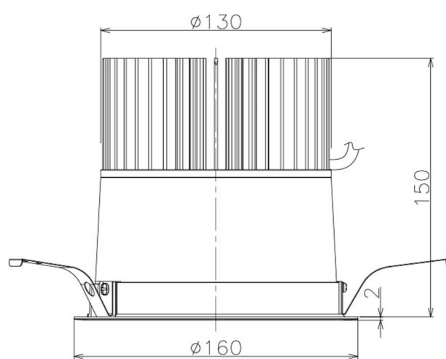

Item no. DD098-6560DW8540

Series Name: Φ 150 Spark

Dark Mirror Reflector

Installation	Recessed mount
Type	
Fixture wattage	65.3W
Beam angle	64 deg
Color Temp.	4000K
CRI	Ra>85
Luminous	6421 lm
Body	Die-cast aluminum alloy
Body finish	N/A
Trim finish	White
Reflector finish	Dark Mirror
IP Rate	IP20
Light source	COB module
Input Voltage	AC220~240V
Dimming Type	Non-Dimmable
Certificate	CE, CCC
Cut Hole	150mm

Height (Weight)	
65.3W	152 (1.5kg)
48.5W	152 (1.5kg)
44.3W	132 (1.3kg)
33.8W	132 (1.3kg)
30.3W	132 (1.3kg)
23.0W	102 (1.0kg)