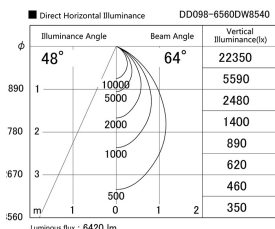

Item no. DD098-6560DW8540

Series Name: Φ 150 Spark

Dark Mirror Reflector

Installation	Recessed mount
Type	
Fixture wattage	65.3W
Beam angle	64 deg
Color Temp.	4000K
CRI	Ra>85
Luminous	6421 lm
Body	Die-cast aluminum alloy
Body finish	N/A
Trim finish	White
Reflector finish	Dark Mirror
IP Rate	IP20
Light source	COB module
Input Voltage	AC220~240V
Dimming Type	Non-Dimmable
Certificate	CE, CCC
Cut Hole	150mm

Height (Weight)	
65.3W	152 (1.5kg)
48.5W	152 (1.5kg)
44.3W	132 (1.3kg)
33.8W	132 (1.3kg)
30.3W	132 (1.3kg)
23.0W	102 (1.0kg)