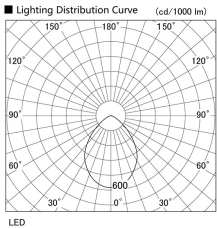

Item no. DD098-6560WW8527

Series Name: Φ 150 Spark

White Reflector

Installation	Recessed mount
Type	Φ 150 Spark
Fixture wattage	65.3W
Beam angle	81 deg
Color Temp.	2700K
CRI	Ra>85
Luminous	6121 lm
Body	Die-cast aluminum alloy
Body finish	N/A
Trim finish	White
Reflector finish	White
IP Rate	IP20
Light source	COB module
Input Voltage	AC220~240V
Dimming Type	Non-Dimmable
Certificate	CE, CCC
Cut Hole	150mm

Height (Weight)	
65.3W	152 (1.5kg)
48.5W	152 (1.5kg)
44.3W	132 (1.3kg)
33.8W	132 (1.3kg)
30.3W	132 (1.3kg)
23.0W	102 (1.0kg)