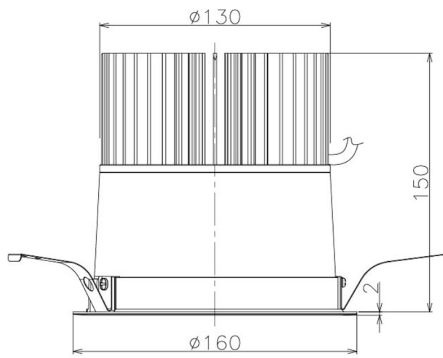

Item no. DD098-6560WW8527

Series Name: Φ 150 Spark

White Reflector

Installation	Recessed mount
Type	Φ 150 Spark
Fixture wattage	65.3W
Beam angle	81 deg
Color Temp.	2700K
CRI	Ra>85
Luminous	6121 lm
Body	Die-cast aluminum alloy
Body finish	N/A
Trim finish	White
Reflector finish	White
IP Rate	IP20
Light source	COB module
Input Voltage	AC220~240V
Dimming Type	Non-Dimmable
Certificate	CE, CCC
Cut Hole	150mm

Height (Weight)	
65.3W	152 (1.5kg)
48.5W	152 (1.5kg)
44.3W	132 (1.3kg)
33.8W	132 (1.3kg)
30.3W	132 (1.3kg)
23.0W	102 (1.0kg)