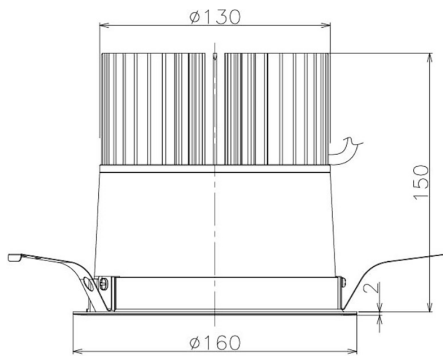

Item no. DD098-6560WW8527

Series Name: Φ 150 Spark

White Reflector

Installation	Recessed mount
Type	
Fixture wattage	65.3W
Beam angle	81 deg
Color Temp.	2700K
CRI	Ra>85
Luminous	6121 lm
Body	Die-cast aluminum alloy
Body finish	N/A
Trim finish	White
Reflector finish	White
IP Rate	IP20
Light source	COB module
Input Voltage	AC220~240V
Dimming Type	Non-Dimmable
Certificate	CE, CCC
Cut Hole	150mm

Height (Weight)	
65.3W	152 (1.5kg)
48.5W	152 (1.5kg)
44.3W	132 (1.3kg)
33.8W	132 (1.3kg)
30.3W	132 (1.3kg)
23.0W	102 (1.0kg)