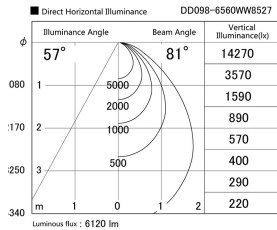

Item no. DD098-6560WW8527

Series Name: Φ 150 Spark

White Reflector

Installation	Recessed mount
Type	
Fixture wattage	65.3W
Beam angle	81 deg
Color Temp.	2700K
CRI	Ra>85
Luminous	6121 lm
Body	Die-cast aluminum alloy
Body finish	N/A
Trim finish	White
Reflector finish	White
IP Rate	IP20
Light source	COB module
Input Voltage	AC220~240V
Dimming Type	Non-Dimmable
Certificate	CE, CCC
Cut Hole	150mm

Height (Weight)	
65.3W	152 (1.5kg)
48.5W	152 (1.5kg)
44.3W	132 (1.3kg)
33.8W	132 (1.3kg)
30.3W	132 (1.3kg)
23.0W	102 (1.0kg)