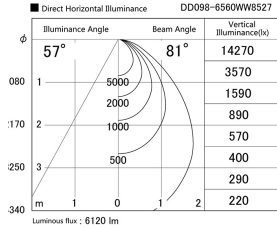

Item no. DD098-6560WW8527

Series Name: Φ 150 Spark

White Reflector

Installation	Recessed mount
Type	Φ 150 Spark
Fixture wattage	65.3W
Beam angle	81 deg
Color Temp.	2700K
CRI	Ra>85
Luminous	6121 lm
Body	Die-cast aluminum alloy
Body finish	N/A
Trim finish	White
Reflector finish	White
IP Rate	IP20
Light source	COB module
Input Voltage	AC220~240V
Dimming Type	Non-Dimmable
Certificate	CE, CCC
Cut Hole	150mm

Height (Weight)	
65.3W	152 (1.5kg)
48.5W	152 (1.5kg)
44.3W	132 (1.3kg)
33.8W	132 (1.3kg)
30.3W	132 (1.3kg)
23.0W	102 (1.0kg)