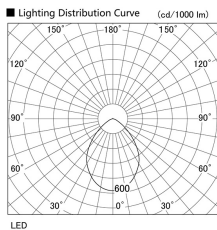

Item no. DD098-6560WW8527

Series Name: Φ 150 Spark

White Reflector

Installation	Recessed mount
Type	
Fixture wattage	65.3W
Beam angle	81 deg
Color Temp.	2700K
CRI	Ra>85
Luminous	6121 lm
Body	Die-cast aluminum alloy
Body finish	N/A
Trim finish	White
Reflector finish	White
IP Rate	IP20
Light source	COB module
Input Voltage	AC220~240V
Dimming Type	Non-Dimmable
Certificate	CE, CCC
Cut Hole	150mm

Height (Weight)	
65.3W	152 (1.5kg)
48.5W	152 (1.5kg)
44.3W	132 (1.3kg)
33.8W	132 (1.3kg)
30.3W	132 (1.3kg)
23.0W	102 (1.0kg)