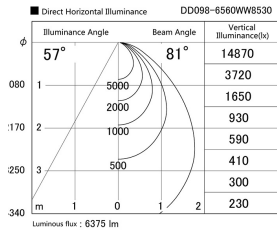

Item no. DD098-6560WW8530

Series Name: Φ 150 Spark

White Reflector

Installation	Recessed mount
Type	Φ 150 Spark
Fixture wattage	65.3W
Beam angle	81 deg
Color Temp.	3000K
CRI	Ra>85
Luminous	6376 lm
Body	Die-cast aluminum alloy
Body finish	N/A
Trim finish	White
Reflector finish	White
IP Rate	IP20
Light source	COB module
Input Voltage	AC220~240V
Dimming Type	Non-Dimmable
Certificate	CE, CCC
Cut Hole	150mm

Height (Weight)	
65.3W	152 (1.5kg)
48.5W	152 (1.5kg)
44.3W	132 (1.3kg)
33.8W	132 (1.3kg)
30.3W	132 (1.3kg)
23.0W	102 (1.0kg)