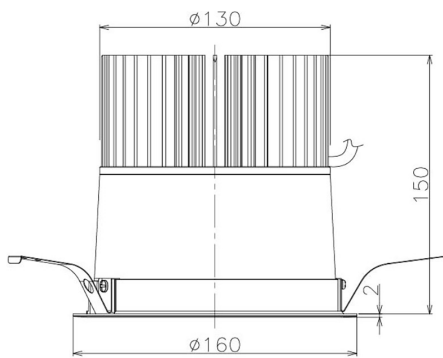

Item no. DD098-6560WW8530

Series Name: Φ 150 Spark

White Reflector

Installation	Recessed mount
Type	Φ 150 Spark
Fixture wattage	65.3W
Beam angle	81 deg
Color Temp.	3000K
CRI	Ra>85
Luminous	6376 lm
Body	Die-cast aluminum alloy
Body finish	N/A
Trim finish	White
Reflector finish	White
IP Rate	IP20
Light source	COB module
Input Voltage	AC220~240V
Dimming Type	Non-Dimmable
Certificate	CE, CCC
Cut Hole	150mm

Height (Weight)	
65.3W	152 (1.5kg)
48.5W	152 (1.5kg)
44.3W	132 (1.3kg)
33.8W	132 (1.3kg)
30.3W	132 (1.3kg)
23.0W	102 (1.0kg)