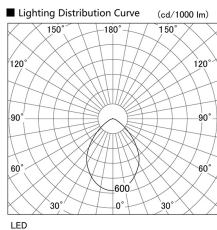

Item no. DD098-6560WW8530

Series Name: Φ 150 Spark

White Reflector

Installation	Recessed mount
Type	Φ 150 Spark
Fixture wattage	65.3W
Beam angle	81 deg
Color Temp.	3000K
CRI	Ra>85
Luminous	6376 lm
Body	Die-cast aluminum alloy
Body finish	N/A
Trim finish	White
Reflector finish	White
IP Rate	IP20
Light source	COB module
Input Voltage	AC220~240V
Dimming Type	Non-Dimmable
Certificate	CE, CCC
Cut Hole	150mm

Height (Weight)	
65.3W	152 (1.5kg)
48.5W	152 (1.5kg)
44.3W	132 (1.3kg)
33.8W	132 (1.3kg)
30.3W	132 (1.3kg)
23.0W	102 (1.0kg)