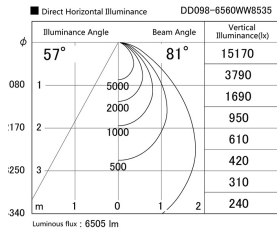

Item no. DD098-6560WW8535

Series Name:  $\Phi$ 150 Spark

White Reflector

Installation	Recessed mount
Type	
Fixture wattage	65.3W
Beam angle	81 deg
Color Temp.	3500K
CRI	Ra>85
Luminous	6504 lm
Body	Die-cast aluminum alloy
Body finish	N/A
Trim finish	White
Reflector finish	White
IP Rate	IP20
Light source	COB module
Input Voltage	AC220~240V
Dimming Type	Non-Dimmable
Certificate	CE, CCC
Cut Hole	150mm

Height (Weight)	
65.3W	152 (1.5kg)
48.5W	152 (1.5kg)
44.3W	132 (1.3kg)
33.8W	132 (1.3kg)
30.3W	132 (1.3kg)
23.0W	102 (1.0kg)