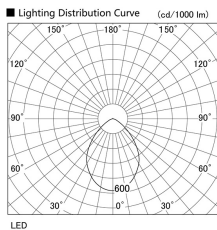

Item no. DD098-6560WW8535

Series Name:  $\Phi$ 150 Spark

White Reflector

Installation	Recessed mount
Type	
Fixture wattage	65.3W
Beam angle	81 deg
Color Temp.	3500K
CRI	Ra>85
Luminous	6504 lm
Body	Die-cast aluminum alloy
Body finish	N/A
Trim finish	White
Reflector finish	White
IP Rate	IP20
Light source	COB module
Input Voltage	AC220~240V
Dimming Type	Non-Dimmable
Certificate	CE, CCC
Cut Hole	150mm

Height (Weight)	
65.3W	152 (1.5kg)
48.5W	152 (1.5kg)
44.3W	132 (1.3kg)
33.8W	132 (1.3kg)
30.3W	132 (1.3kg)
23.0W	102 (1.0kg)