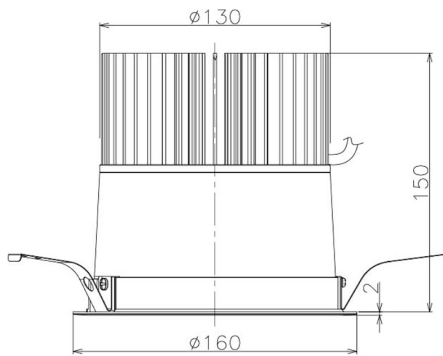

Item no. DD098-6560WW8535

Series Name:  $\Phi$ 150 Spark

White Reflector

Installation	Recessed mount
Type	
Fixture wattage	65.3W
Beam angle	81 deg
Color Temp.	3500K
CRI	Ra>85
Luminous	6504 lm
Body	Die-cast aluminum alloy
Body finish	N/A
Trim finish	White
Reflector finish	White
IP Rate	IP20
Light source	COB module
Input Voltage	AC220~240V
Dimming Type	Non-Dimmable
Certificate	CE, CCC
Cut Hole	150mm

Height (Weight)	
65.3W	152 (1.5kg)
48.5W	152 (1.5kg)
44.3W	132 (1.3kg)
33.8W	132 (1.3kg)
30.3W	132 (1.3kg)
23.0W	102 (1.0kg)