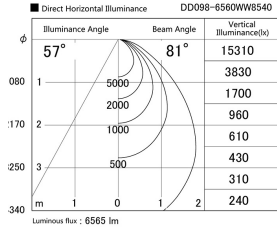

Item no. DD098-6560WW8540

Series Name: Φ 150 Spark

White Reflector

Installation	Recessed mount
Type	Φ 150 Spark
Fixture wattage	65.3W
Beam angle	81 deg
Color Temp.	4000K
CRI	Ra>85
Luminous	6567 lm
Body	Die-cast aluminum alloy
Body finish	N/A
Trim finish	White
Reflector finish	White
IP Rate	IP20
Light source	COB module
Input Voltage	AC220~240V
Dimming Type	Non-Dimmable
Certificate	CE, CCC
Cut Hole	150mm

Height (Weight)	
65.3W	152 (1.5kg)
48.5W	152 (1.5kg)
44.3W	132 (1.3kg)
33.8W	132 (1.3kg)
30.3W	132 (1.3kg)
23.0W	102 (1.0kg)