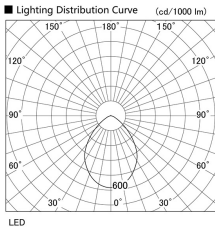

Item no. DD098-6560WW8540

Series Name: Φ 150 Spark

White Reflector

Installation	Recessed mount
Type	Φ 150 Spark
Fixture wattage	65.3W
Beam angle	81 deg
Color Temp.	4000K
CRI	Ra>85
Luminous	6567 lm
Body	Die-cast aluminum alloy
Body finish	N/A
Trim finish	White
Reflector finish	White
IP Rate	IP20
Light source	COB module
Input Voltage	AC220~240V
Dimming Type	Non-Dimmable
Certificate	CE, CCC
Cut Hole	150mm

Height (Weight)	
65.3W	152 (1.5kg)
48.5W	152 (1.5kg)
44.3W	132 (1.3kg)
33.8W	132 (1.3kg)
30.3W	132 (1.3kg)
23.0W	102 (1.0kg)