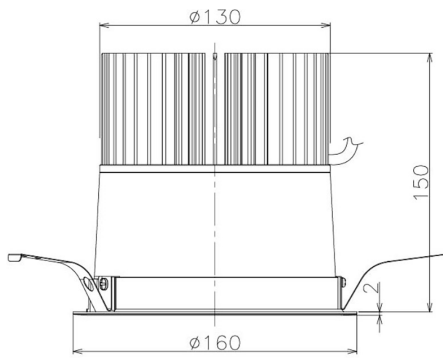

Item no. DD098-6560WW8540

Series Name: Φ 150 Spark

White Reflector

Installation	Recessed mount
Type	Φ 150 Spark
Fixture wattage	65.3W
Beam angle	81 deg
Color Temp.	4000K
CRI	Ra>85
Luminous	6567 lm
Body	Die-cast aluminum alloy
Body finish	N/A
Trim finish	White
Reflector finish	White
IP Rate	IP20
Light source	COB module
Input Voltage	AC220~240V
Dimming Type	Non-Dimmable
Certificate	CE, CCC
Cut Hole	150mm

Height (Weight)	
65.3W	152 (1.5kg)
48.5W	152 (1.5kg)
44.3W	132 (1.3kg)
33.8W	132 (1.3kg)
30.3W	132 (1.3kg)
23.0W	102 (1.0kg)