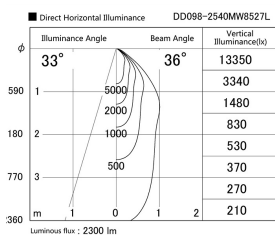

Item no. DD098-2540MW8527L

Series Name: Φ 150 Spark (Swallow Cone)

Installation	Recessed mount
Type	
Fixture wattage	23W
Beam angle	33 deg
Color Temp.	2700K
CRI	Ra>85
Luminous	2300 lm
Body	Die-cast aluminum alloy
Body finish	N/A
Trim finish	White
Reflector finish	Mirror
IP Rate	IP20
Light source	COB module
Input Voltage	AC220~240V
Dimming Type	Non-Dimmable
Certificate	CE, CCC
Cut Hole	150mm

Height (Weight)	
65.3W	127 (1.4kg)
48.5W	127 (1.4kg)
44.3W	108 (1.2kg)
33.8W	108 (1.2kg)
30.3W	108 (1.2kg)
23.0W	78 (0.9kg)