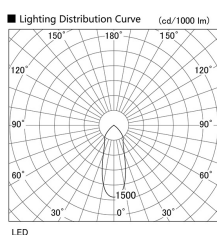

Item no. DD098-2540MW8527L

Series Name: Φ 150 Spark (Swallow Cone)

Installation	Recessed mount
Type	
Fixture wattage	23W
Beam angle	33 deg
Color Temp.	2700K
CRI	Ra>85
Luminous	2300 lm
Body	Die-cast aluminum alloy
Body finish	N/A
Trim finish	White
Reflector finish	Mirror
IP Rate	IP20
Light source	COB module
Input Voltage	AC220~240V
Dimming Type	Non-Dimmable
Certificate	CE, CCC
Cut Hole	150mm

Height (Weight)	
65.3W	127 (1.4kg)
48.5W	127 (1.4kg)
44.3W	108 (1.2kg)
33.8W	108 (1.2kg)
30.3W	108 (1.2kg)
23.0W	78 (0.9kg)