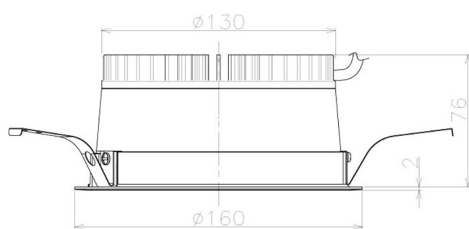

Item no. DD098-2540MW8527L

Series Name: Φ 150 Spark (Swallow Cone)

Installation	Recessed mount
Type	
Fixture wattage	23W
Beam angle	33 deg
Color Temp.	2700K
CRI	Ra>85
Luminous	2300 lm
Body	Die-cast aluminum alloy
Body finish	N/A
Trim finish	White
Reflector finish	Mirror
IP Rate	IP20
Light source	COB module
Input Voltage	AC220~240V
Dimming Type	Non-Dimmable
Certificate	CE, CCC
Cut Hole	150mm

Height (Weight)	
65.3W	127 (1.4kg)
48.5W	127 (1.4kg)
44.3W	108 (1.2kg)
33.8W	108 (1.2kg)
30.3W	108 (1.2kg)
23.0W	78 (0.9kg)