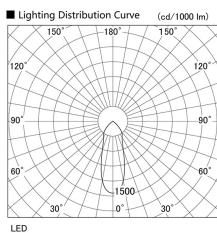

Item no. DD098-2540MW8530L

Series Name:  $\Phi$ 150 Spark (Swallow Cone)

Installation	Recessed mount
Type	
Fixture wattage	23W
Beam angle	33 deg
Color Temp.	3000K
CRI	Ra>85
Luminous	2396 lm
Body	Die-cast aluminum alloy
Body finish	N/A
Trim finish	White
Reflector finish	Mirror
IP Rate	IP20
Light source	COB module
Input Voltage	AC220~240V
Dimming Type	Non-Dimmable
Certificate	CE, CCC
Cut Hole	150mm

Height (Weight)	
65.3W	127 (1.4kg)
48.5W	127 (1.4kg)
44.3W	108 (1.2kg)
33.8W	108 (1.2kg)
30.3W	108 (1.2kg)
23.0W	78 (0.9kg)