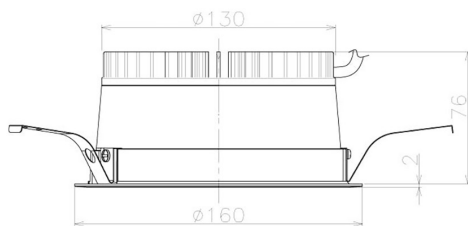

Item no. DD098-2540MW8530L

Series Name:  $\Phi$ 150 Spark (Swallow Cone)

Installation	Recessed mount
Type	
Fixture wattage	23W
Beam angle	33 deg
Color Temp.	3000K
CRI	Ra>85
Luminous	2396 lm
Body	Die-cast aluminum alloy
Body finish	N/A
Trim finish	White
Reflector finish	Mirror
IP Rate	IP20
Light source	COB module
Input Voltage	AC220~240V
Dimming Type	Non-Dimmable
Certificate	CE, CCC
Cut Hole	150mm

Height (Weight)	
65.3W	127 (1.4kg)
48.5W	127 (1.4kg)
44.3W	108 (1.2kg)
33.8W	108 (1.2kg)
30.3W	108 (1.2kg)
23.0W	78 (0.9kg)