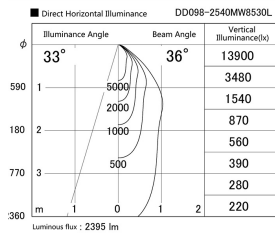

Item no. DD098-2540MW8530L

Series Name:  $\Phi$ 150 Spark (Swallow Cone)

Installation	Recessed mount
Type	
Fixture wattage	23W
Beam angle	33 deg
Color Temp.	3000K
CRI	Ra>85
Luminous	2396 lm
Body	Die-cast aluminum alloy
Body finish	N/A
Trim finish	White
Reflector finish	Mirror
IP Rate	IP20
Light source	COB module
Input Voltage	AC220~240V
Dimming Type	Non-Dimmable
Certificate	CE, CCC
Cut Hole	150mm

Height (Weight)	
65.3W	127 (1.4kg)
48.5W	127 (1.4kg)
44.3W	108 (1.2kg)
33.8W	108 (1.2kg)
30.3W	108 (1.2kg)
23.0W	78 (0.9kg)