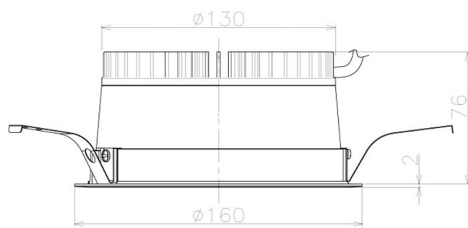

Item no. DD098-2540MW8535L

Series Name:  $\Phi$ 150 Spark (Swallow Cone)

Installation	Recessed mount
Type	
Fixture wattage	23W
Beam angle	33 deg
Color Temp.	3500K
CRI	Ra>85
Luminous	2444 lm
Body	Die-cast aluminum alloy
Body finish	N/A
Trim finish	White
Reflector finish	Mirror
IP Rate	IP20
Light source	COB module
Input Voltage	AC220~240V
Dimming Type	Non-Dimmable
Certificate	CE, CCC
Cut Hole	150mm

Height (Weight)	
65.3W	127 (1.4kg)
48.5W	127 (1.4kg)
44.3W	108 (1.2kg)
33.8W	108 (1.2kg)
30.3W	108 (1.2kg)
23.0W	78 (0.9kg)