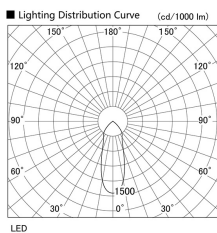

Item no. DD098-2540MW8535L

Series Name:  $\Phi$ 150 Spark (Swallow Cone)

Installation	Recessed mount
Type	
Fixture wattage	23W
Beam angle	33 deg
Color Temp.	3500K
CRI	Ra>85
Luminous	2444 lm
Body	Die-cast aluminum alloy
Body finish	N/A
Trim finish	White
Reflector finish	Mirror
IP Rate	IP20
Light source	COB module
Input Voltage	AC220~240V
Dimming Type	Non-Dimmable
Certificate	CE, CCC
Cut Hole	150mm

Height (Weight)	
65.3W	127 (1.4kg)
48.5W	127 (1.4kg)
44.3W	108 (1.2kg)
33.8W	108 (1.2kg)
30.3W	108 (1.2kg)
23.0W	78 (0.9kg)