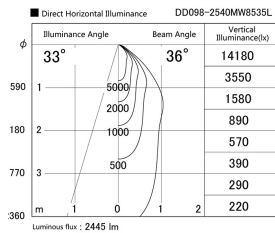

Item no. DD098-2540MW8535L

Series Name:  $\Phi$ 150 Spark (Swallow Cone)

Installation	Recessed mount
Type	
Fixture wattage	23W
Beam angle	33 deg
Color Temp.	3500K
CRI	Ra>85
Luminous	2444 lm
Body	Die-cast aluminum alloy
Body finish	N/A
Trim finish	White
Reflector finish	Mirror
IP Rate	IP20
Light source	COB module
Input Voltage	AC220~240V
Dimming Type	Non-Dimmable
Certificate	CE, CCC
Cut Hole	150mm

Height (Weight)	
65.3W	127 (1.4kg)
48.5W	127 (1.4kg)
44.3W	108 (1.2kg)
33.8W	108 (1.2kg)
30.3W	108 (1.2kg)
23.0W	78 (0.9kg)