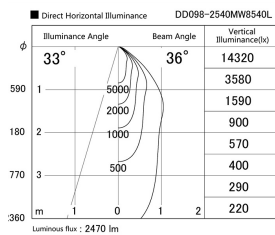

Item no. DD098-2540MW8540L

Series Name: Φ 150 Spark (Swallow Cone)

Installation	Recessed mount
Type	
Fixture wattage	23W
Beam angle	33 deg
Color Temp.	4000K
CRI	Ra>85
Luminous	2468 lm
Body	Die-cast aluminum alloy
Body finish	N/A
Trim finish	White
Reflector finish	Mirror
IP Rate	IP20
Light source	COB module
Input Voltage	AC220~240V
Dimming Type	Non-Dimmable
Certificate	CE, CCC
Cut Hole	150mm

Height (Weight)	
65.3W	127 (1.4kg)
48.5W	127 (1.4kg)
44.3W	108 (1.2kg)
33.8W	108 (1.2kg)
30.3W	108 (1.2kg)
23.0W	78 (0.9kg)