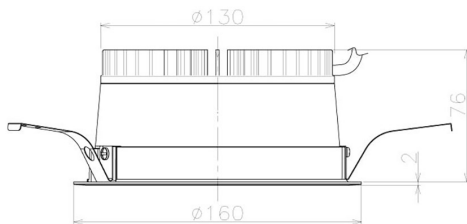

Item no. DD098-2540MW8540L

Series Name: Φ 150 Spark (Swallow Cone)

Installation	Recessed mount
Type	Φ 150 Spark (Swallow Cone)
Fixture wattage	23W
Beam angle	33 deg
Color Temp.	4000K
CRI	Ra>85
Luminous	2468 lm
Body	Die-cast aluminum alloy
Body finish	N/A
Trim finish	White
Reflector finish	Mirror
IP Rate	IP20
Light source	COB module
Input Voltage	AC220~240V
Dimming Type	Non-Dimmable
Certificate	CE, CCC
Cut Hole	150mm

Height (Weight)	
65.3W	127 (1.4kg)
48.5W	127 (1.4kg)
44.3W	108 (1.2kg)
33.8W	108 (1.2kg)
30.3W	108 (1.2kg)
23.0W	78 (0.9kg)