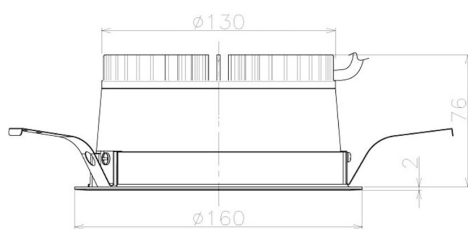

Item no. DD098-2540MW8540L

Series Name: Φ 150 Spark (Swallow Cone)

Installation	Recessed mount
Type	
Fixture wattage	23W
Beam angle	33 deg
Color Temp.	4000K
CRI	Ra>85
Luminous	2468 lm
Body	Die-cast aluminum alloy
Body finish	N/A
Trim finish	White
Reflector finish	Mirror
IP Rate	IP20
Light source	COB module
Input Voltage	AC220~240V
Dimming Type	Non-Dimmable
Certificate	CE, CCC
Cut Hole	150mm

Height (Weight)	
65.3W	127 (1.4kg)
48.5W	127 (1.4kg)
44.3W	108 (1.2kg)
33.8W	108 (1.2kg)
30.3W	108 (1.2kg)
23.0W	78 (0.9kg)