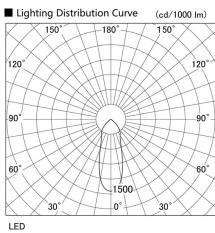

Item no. DD098-2540MW8540L

Series Name: Φ 150 Spark (Swallow Cone)

Installation	Recessed mount
Type	Φ 150 Spark (Swallow Cone)
Fixture wattage	23W
Beam angle	33 deg
Color Temp.	4000K
CRI	Ra>85
Luminous	2468 lm
Body	Die-cast aluminum alloy
Body finish	N/A
Trim finish	White
Reflector finish	Mirror
IP Rate	IP20
Light source	COB module
Input Voltage	AC220~240V
Dimming Type	Non-Dimmable
Certificate	CE, CCC
Cut Hole	150mm

Height (Weight)	
65.3W	127 (1.4kg)
48.5W	127 (1.4kg)
44.3W	108 (1.2kg)
33.8W	108 (1.2kg)
30.3W	108 (1.2kg)
23.0W	78 (0.9kg)