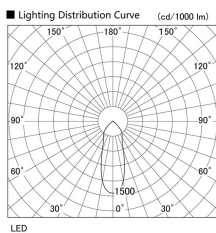

Item no. DD098-2540MW8540L

Series Name: Φ 150 Spark (Swallow Cone)

Installation	Recessed mount
Type	
Fixture wattage	23W
Beam angle	33 deg
Color Temp.	4000K
CRI	Ra>85
Luminous	2468 lm
Body	Die-cast aluminum alloy
Body finish	N/A
Trim finish	White
Reflector finish	Mirror
IP Rate	IP20
Light source	COB module
Input Voltage	AC220~240V
Dimming Type	Non-Dimmable
Certificate	CE, CCC
Cut Hole	150mm

Height (Weight)	
65.3W	127 (1.4kg)
48.5W	127 (1.4kg)
44.3W	108 (1.2kg)
33.8W	108 (1.2kg)
30.3W	108 (1.2kg)
23.0W	78 (0.9kg)