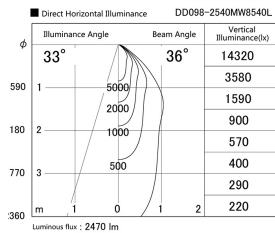

Item no. DD098-2540MW8540L

Series Name: Φ 150 Spark (Swallow Cone)

Installation	Recessed mount
Type	Φ 150 Spark (Swallow Cone)
Fixture wattage	23W
Beam angle	33 deg
Color Temp.	4000K
CRI	Ra>85
Luminous	2468 lm
Body	Die-cast aluminum alloy
Body finish	N/A
Trim finish	White
Reflector finish	Mirror
IP Rate	IP20
Light source	COB module
Input Voltage	AC220~240V
Dimming Type	Non-Dimmable
Certificate	CE, CCC
Cut Hole	150mm

Height (Weight)	
65.3W	127 (1.4kg)
48.5W	127 (1.4kg)
44.3W	108 (1.2kg)
33.8W	108 (1.2kg)
30.3W	108 (1.2kg)
23.0W	78 (0.9kg)