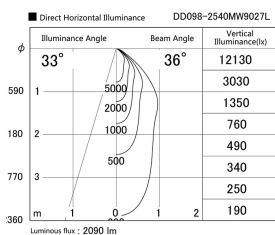

Item no. DD098-2540MW9027L

Series Name: Φ 150 Spark (Swallow Cone)

Installation	Recessed mount
Type	
Fixture wattage	23W
Beam angle	33 deg
Color Temp.	2700K
CRI	Ra>90
Luminous	2091 lm
Body	Die-cast aluminum alloy
Body finish	N/A
Trim finish	White
Reflector finish	Mirror
IP Rate	IP20
Light source	COB module
Input Voltage	AC220~240V
Dimming Type	Non-Dimmable
Certificate	CE, CCC
Cut Hole	150mm

Height (Weight)	
65.3W	127 (1.4kg)
48.5W	127 (1.4kg)
44.3W	108 (1.2kg)
33.8W	108 (1.2kg)
30.3W	108 (1.2kg)
23.0W	78 (0.9kg)