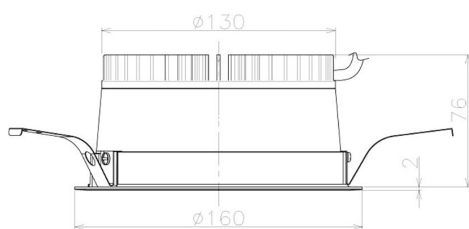

Item no. DD098-2540MW9027L

Series Name: Φ 150 Spark (Swallow Cone)

Installation	Recessed mount
Type	
Fixture wattage	23W
Beam angle	33 deg
Color Temp.	2700K
CRI	Ra>90
Luminous	2091 lm
Body	Die-cast aluminum alloy
Body finish	N/A
Trim finish	White
Reflector finish	Mirror
IP Rate	IP20
Light source	COB module
Input Voltage	AC220~240V
Dimming Type	Non-Dimmable
Certificate	CE, CCC
Cut Hole	150mm

Height (Weight)	
65.3W	127 (1.4kg)
48.5W	127 (1.4kg)
44.3W	108 (1.2kg)
33.8W	108 (1.2kg)
30.3W	108 (1.2kg)
23.0W	78 (0.9kg)