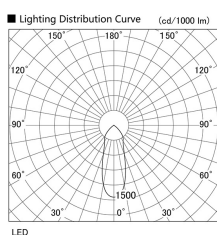

Item no. DD098-2540MW9027L

Series Name: Φ 150 Spark (Swallow Cone)

Installation	Recessed mount
Type	
Fixture wattage	23W
Beam angle	33 deg
Color Temp.	2700K
CRI	Ra>90
Luminous	2091 lm
Body	Die-cast aluminum alloy
Body finish	N/A
Trim finish	White
Reflector finish	Mirror
IP Rate	IP20
Light source	COB module
Input Voltage	AC220~240V
Dimming Type	Non-Dimmable
Certificate	CE, CCC
Cut Hole	150mm

Height (Weight)	
65.3W	127 (1.4kg)
48.5W	127 (1.4kg)
44.3W	108 (1.2kg)
33.8W	108 (1.2kg)
30.3W	108 (1.2kg)
23.0W	78 (0.9kg)