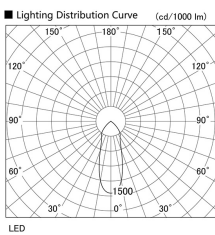

Item no. DD098-2540MW9030L

Series Name: Φ 150 Spark (Swallow Cone)

Installation	Recessed mount
Type	Φ 150 Spark (Swallow Cone)
Fixture wattage	23W
Beam angle	33 deg
Color Temp.	3000K
CRI	Ra>90
Luminous	2179 lm
Body	Die-cast aluminum alloy
Body finish	N/A
Trim finish	White
Reflector finish	Mirror
IP Rate	IP20
Light source	COB module
Input Voltage	AC220~240V
Dimming Type	Non-Dimmable
Certificate	CE, CCC
Cut Hole	150mm

Height (Weight)	
65.3W	127 (1.4kg)
48.5W	127 (1.4kg)
44.3W	108 (1.2kg)
33.8W	108 (1.2kg)
30.3W	108 (1.2kg)
23.0W	78 (0.9kg)