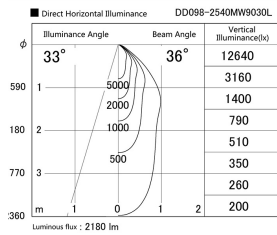

Item no. DD098-2540MW9030L

Series Name: Φ 150 Spark (Swallow Cone)

Installation	Recessed mount
Type	Φ 150 Spark (Swallow Cone)
Fixture wattage	23W
Beam angle	33 deg
Color Temp.	3000K
CRI	Ra>90
Luminous	2179 lm
Body	Die-cast aluminum alloy
Body finish	N/A
Trim finish	White
Reflector finish	Mirror
IP Rate	IP20
Light source	COB module
Input Voltage	AC220~240V
Dimming Type	Non-Dimmable
Certificate	CE, CCC
Cut Hole	150mm

Height (Weight)	
65.3W	127 (1.4kg)
48.5W	127 (1.4kg)
44.3W	108 (1.2kg)
33.8W	108 (1.2kg)
30.3W	108 (1.2kg)
23.0W	78 (0.9kg)