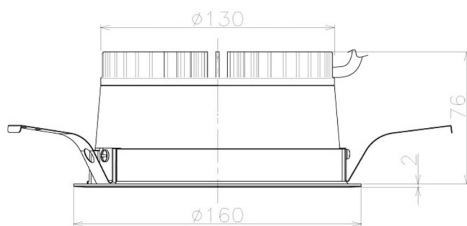

Item no. DD098-2540MW9030L

Series Name: Φ 150 Spark (Swallow Cone)

Installation	Recessed mount
Type	Φ 150 Spark (Swallow Cone)
Fixture wattage	23W
Beam angle	33 deg
Color Temp.	3000K
CRI	Ra>90
Luminous	2179 lm
Body	Die-cast aluminum alloy
Body finish	N/A
Trim finish	White
Reflector finish	Mirror
IP Rate	IP20
Light source	COB module
Input Voltage	AC220~240V
Dimming Type	Non-Dimmable
Certificate	CE, CCC
Cut Hole	150mm

Height (Weight)	
65.3W	127 (1.4kg)
48.5W	127 (1.4kg)
44.3W	108 (1.2kg)
33.8W	108 (1.2kg)
30.3W	108 (1.2kg)
23.0W	78 (0.9kg)