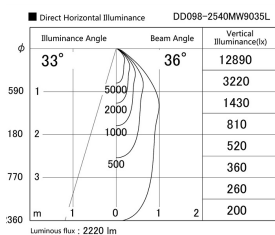

Item no. DD098-2540MW9035L

Series Name: Φ 150 Spark (Swallow Cone)

Installation	Recessed mount
Type	
Fixture wattage	23W
Beam angle	33 deg
Color Temp.	3500K
CRI	Ra>90
Luminous	2222 lm
Body	Die-cast aluminum alloy
Body finish	N/A
Trim finish	White
Reflector finish	Mirror
IP Rate	IP20
Light source	COB module
Input Voltage	AC220~240V
Dimming Type	Non-Dimmable
Certificate	CE, CCC
Cut Hole	150mm

Height (Weight)	
65.3W	127 (1.4kg)
48.5W	127 (1.4kg)
44.3W	108 (1.2kg)
33.8W	108 (1.2kg)
30.3W	108 (1.2kg)
23.0W	78 (0.9kg)