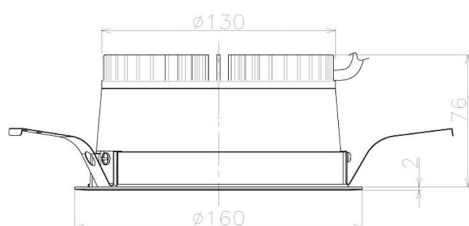

Item no. DD098-2540MW9035L

Series Name:  $\Phi$ 150 Spark (Swallow Cone)

Installation	Recessed mount
Type	$\Phi$ 150 Spark (Swallow Cone)
Fixture wattage	23W
Beam angle	33 deg
Color Temp.	3500K
CRI	Ra>90
Luminous	2222 lm
Body	Die-cast aluminum alloy
Body finish	N/A
Trim finish	White
Reflector finish	Mirror
IP Rate	IP20
Light source	COB module
Input Voltage	AC220~240V
Dimming Type	Non-Dimmable
Certificate	CE, CCC
Cut Hole	150mm

Height (Weight)	
65.3W	127 (1.4kg)
48.5W	127 (1.4kg)
44.3W	108 (1.2kg)
33.8W	108 (1.2kg)
30.3W	108 (1.2kg)
23.0W	78 (0.9kg)