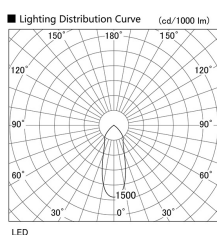

Item no. DD098-2540MW9035L

Series Name:  $\Phi$ 150 Spark (Swallow Cone)

Installation	Recessed mount
Type	$\Phi$ 150 Spark (Swallow Cone)
Fixture wattage	23W
Beam angle	33 deg
Color Temp.	3500K
CRI	Ra>90
Luminous	2222 lm
Body	Die-cast aluminum alloy
Body finish	N/A
Trim finish	White
Reflector finish	Mirror
IP Rate	IP20
Light source	COB module
Input Voltage	AC220~240V
Dimming Type	Non-Dimmable
Certificate	CE, CCC
Cut Hole	150mm

Height (Weight)	
65.3W	127 (1.4kg)
48.5W	127 (1.4kg)
44.3W	108 (1.2kg)
33.8W	108 (1.2kg)
30.3W	108 (1.2kg)
23.0W	78 (0.9kg)