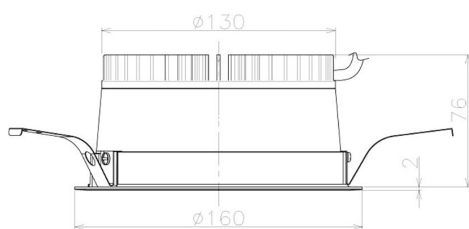

Item no. DD098-2540MW9035L

Series Name: Φ 150 Spark (Swallow Cone)

Installation	Recessed mount
Type	
Fixture wattage	23W
Beam angle	33 deg
Color Temp.	3500K
CRI	Ra>90
Luminous	2222 lm
Body	Die-cast aluminum alloy
Body finish	N/A
Trim finish	White
Reflector finish	Mirror
IP Rate	IP20
Light source	COB module
Input Voltage	AC220~240V
Dimming Type	Non-Dimmable
Certificate	CE, CCC
Cut Hole	150mm

Height (Weight)	
65.3W	127 (1.4kg)
48.5W	127 (1.4kg)
44.3W	108 (1.2kg)
33.8W	108 (1.2kg)
30.3W	108 (1.2kg)
23.0W	78 (0.9kg)