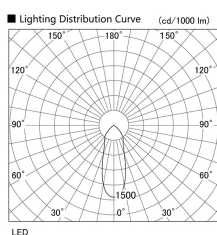

Item no. DD098-2540MW9035L

Series Name: Φ 150 Spark (Swallow Cone)

Installation	Recessed mount
Type	
Fixture wattage	23W
Beam angle	33 deg
Color Temp.	3500K
CRI	Ra>90
Luminous	2222 lm
Body	Die-cast aluminum alloy
Body finish	N/A
Trim finish	White
Reflector finish	Mirror
IP Rate	IP20
Light source	COB module
Input Voltage	AC220~240V
Dimming Type	Non-Dimmable
Certificate	CE, CCC
Cut Hole	150mm

Height (Weight)	
65.3W	127 (1.4kg)
48.5W	127 (1.4kg)
44.3W	108 (1.2kg)
33.8W	108 (1.2kg)
30.3W	108 (1.2kg)
23.0W	78 (0.9kg)