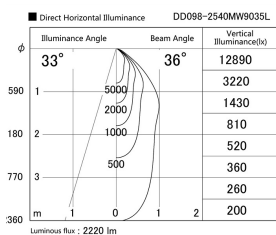

Item no. DD098-2540MW9035L

Series Name:  $\Phi$ 150 Spark (Swallow Cone)

Installation	Recessed mount
Type	$\Phi$ 150 Spark (Swallow Cone)
Fixture wattage	23W
Beam angle	33 deg
Color Temp.	3500K
CRI	Ra>90
Luminous	2222 lm
Body	Die-cast aluminum alloy
Body finish	N/A
Trim finish	White
Reflector finish	Mirror
IP Rate	IP20
Light source	COB module
Input Voltage	AC220~240V
Dimming Type	Non-Dimmable
Certificate	CE, CCC
Cut Hole	150mm

Height (Weight)	
65.3W	127 (1.4kg)
48.5W	127 (1.4kg)
44.3W	108 (1.2kg)
33.8W	108 (1.2kg)
30.3W	108 (1.2kg)
23.0W	78 (0.9kg)