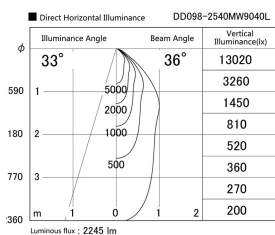

Item no. DD098-2540MW9040L

Series Name: Φ 150 Spark (Swallow Cone)

| | |
|------------------|-------------------------|
| Installation | Recessed mount |
| Type | |
| Fixture wattage | 23W |
| Beam angle | 33 deg |
| Color Temp. | 4000K |
| CRI | Ra>90 |
| Luminous | 2244 lm |
| Body | Die-cast aluminum alloy |
| Body finish | N/A |
| Trim finish | White |
| Reflector finish | Mirror |
| IP Rate | IP20 |
| Light source | COB module |
| Input Voltage | AC220~240V |
| Dimming Type | Non-Dimmable |
| Certificate | CE, CCC |
| Cut Hole | 150mm |

| Height (Weight) | |
|-----------------|-------------|
| 65.3W | 127 (1.4kg) |
| 48.5W | 127 (1.4kg) |
| 44.3W | 108 (1.2kg) |
| 33.8W | 108 (1.2kg) |
| 30.3W | 108 (1.2kg) |
| 23.0W | 78 (0.9kg) |