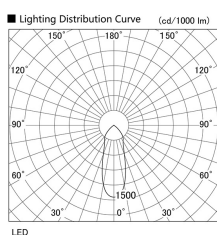

Item no. DD098-2540MW9040L

Series Name: Φ 150 Spark (Swallow Cone)

| | |
|------------------|-------------------------|
| Installation | Recessed mount |
| Type | |
| Fixture wattage | 23W |
| Beam angle | 33 deg |
| Color Temp. | 4000K |
| CRI | Ra>90 |
| Luminous | 2244 lm |
| Body | Die-cast aluminum alloy |
| Body finish | N/A |
| Trim finish | White |
| Reflector finish | Mirror |
| IP Rate | IP20 |
| Light source | COB module |
| Input Voltage | AC220~240V |
| Dimming Type | Non-Dimmable |
| Certificate | CE, CCC |
| Cut Hole | 150mm |

| Height (Weight) | |
|-----------------|-------------|
| 65.3W | 127 (1.4kg) |
| 48.5W | 127 (1.4kg) |
| 44.3W | 108 (1.2kg) |
| 33.8W | 108 (1.2kg) |
| 30.3W | 108 (1.2kg) |
| 23.0W | 78 (0.9kg) |