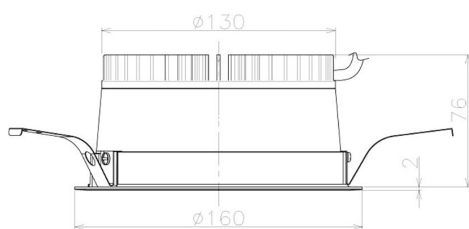

Item no. DD098-2540MW9040L

Series Name: Φ 150 Spark (Swallow Cone)

| | |
|------------------|-------------------------|
| Installation | Recessed mount |
| Type | |
| Fixture wattage | 23W |
| Beam angle | 33 deg |
| Color Temp. | 4000K |
| CRI | Ra>90 |
| Luminous | 2244 lm |
| Body | Die-cast aluminum alloy |
| Body finish | N/A |
| Trim finish | White |
| Reflector finish | Mirror |
| IP Rate | IP20 |
| Light source | COB module |
| Input Voltage | AC220~240V |
| Dimming Type | Non-Dimmable |
| Certificate | CE, CCC |
| Cut Hole | 150mm |

| Height (Weight) | |
|-----------------|-------------|
| 65.3W | 127 (1.4kg) |
| 48.5W | 127 (1.4kg) |
| 44.3W | 108 (1.2kg) |
| 33.8W | 108 (1.2kg) |
| 30.3W | 108 (1.2kg) |
| 23.0W | 78 (0.9kg) |