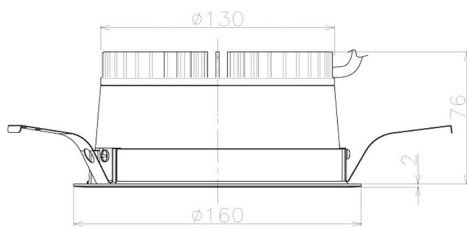

Item no. DD098-2560MW8527L

Series Name:  $\Phi$ 150 Spark (Swallow Cone)

|                  |                         |
|------------------|-------------------------|
| Installation     | Recessed mount          |
| Type             |                         |
| Fixture wattage  | 23W                     |
| Beam angle       | 57 deg                  |
| Color Temp.      | 2700K                   |
| CRI              | Ra>85                   |
| Luminous         | 2210 lm                 |
| Body             | Die-cast aluminum alloy |
| Body finish      | N/A                     |
| Trim finish      | White                   |
| Reflector finish | Mirror                  |
| IP Rate          | IP20                    |
| Light source     | COB module              |
| Input Voltage    | AC220~240V              |
| Dimming Type     | Non-Dimmable            |
| Certificate      | CE, CCC                 |
| Cut Hole         | 150mm                   |

| Height (Weight) |             |
|-----------------|-------------|
| 65.3W           | 127 (1.4kg) |
| 48.5W           | 127 (1.4kg) |
| 44.3W           | 108 (1.2kg) |
| 33.8W           | 108 (1.2kg) |
| 30.3W           | 108 (1.2kg) |
| 23.0W           | 78 (0.9kg)  |