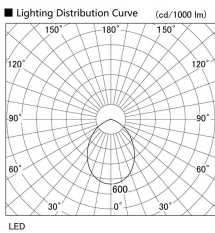

Item no. DD098-2560MW8527L

Series Name:  $\Phi$ 150 Spark (Swallow Cone)

Installation	Recessed mount
Type	$\Phi$ 150 Spark (Swallow Cone)
Fixture wattage	23W
Beam angle	57 deg
Color Temp.	2700K
CRI	Ra>85
Luminous	2210 lm
Body	Die-cast aluminum alloy
Body finish	N/A
Trim finish	White
Reflector finish	Mirror
IP Rate	IP20
Light source	COB module
Input Voltage	AC220~240V
Dimming Type	Non-Dimmable
Certificate	CE, CCC
Cut Hole	150mm

Height (Weight)	
65.3W	127 (1.4kg)
48.5W	127 (1.4kg)
44.3W	108 (1.2kg)
33.8W	108 (1.2kg)
30.3W	108 (1.2kg)
23.0W	78 (0.9kg)