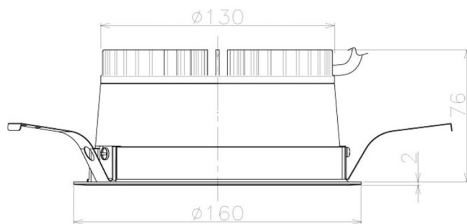

Item no. DD098-2560MW8527L

Series Name:  $\Phi$ 150 Spark (Swallow Cone)

Installation	Recessed mount
Type	$\Phi$ 150 Spark (Swallow Cone)
Fixture wattage	23W
Beam angle	57 deg
Color Temp.	2700K
CRI	Ra>85
Luminous	2210 lm
Body	Die-cast aluminum alloy
Body finish	N/A
Trim finish	White
Reflector finish	Mirror
IP Rate	IP20
Light source	COB module
Input Voltage	AC220~240V
Dimming Type	Non-Dimmable
Certificate	CE, CCC
Cut Hole	150mm

Height (Weight)	
65.3W	127 (1.4kg)
48.5W	127 (1.4kg)
44.3W	108 (1.2kg)
33.8W	108 (1.2kg)
30.3W	108 (1.2kg)
23.0W	78 (0.9kg)