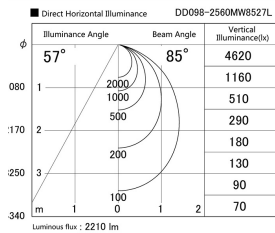

Item no. DD098-2560MW8527L

Series Name:  $\Phi$ 150 Spark (Swallow Cone)

Installation	Recessed mount
Type	$\Phi$ 150 Spark (Swallow Cone)
Fixture wattage	23W
Beam angle	57 deg
Color Temp.	2700K
CRI	Ra>85
Luminous	2210 lm
Body	Die-cast aluminum alloy
Body finish	N/A
Trim finish	White
Reflector finish	Mirror
IP Rate	IP20
Light source	COB module
Input Voltage	AC220~240V
Dimming Type	Non-Dimmable
Certificate	CE, CCC
Cut Hole	150mm

Height (Weight)	
65.3W	127 (1.4kg)
48.5W	127 (1.4kg)
44.3W	108 (1.2kg)
33.8W	108 (1.2kg)
30.3W	108 (1.2kg)
23.0W	78 (0.9kg)