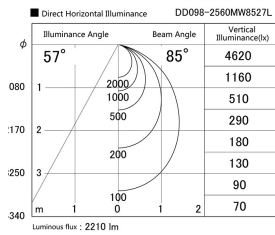

Item no. DD098-2560MW8527L

Series Name:  $\Phi$ 150 Spark (Swallow Cone)

|                  |                         |
|------------------|-------------------------|
| Installation     | Recessed mount          |
| Type             |                         |
| Fixture wattage  | 23W                     |
| Beam angle       | 57 deg                  |
| Color Temp.      | 2700K                   |
| CRI              | Ra>85                   |
| Luminous         | 2210 lm                 |
| Body             | Die-cast aluminum alloy |
| Body finish      | N/A                     |
| Trim finish      | White                   |
| Reflector finish | Mirror                  |
| IP Rate          | IP20                    |
| Light source     | COB module              |
| Input Voltage    | AC220~240V              |
| Dimming Type     | Non-Dimmable            |
| Certificate      | CE, CCC                 |
| Cut Hole         | 150mm                   |

| Height (Weight) |             |
|-----------------|-------------|
| 65.3W           | 127 (1.4kg) |
| 48.5W           | 127 (1.4kg) |
| 44.3W           | 108 (1.2kg) |
| 33.8W           | 108 (1.2kg) |
| 30.3W           | 108 (1.2kg) |
| 23.0W           | 78 (0.9kg)  |