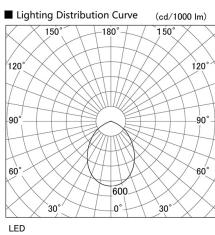

Item no. DD098-2560MW8527L

Series Name:  $\Phi$ 150 Spark (Swallow Cone)

|                  |                         |
|------------------|-------------------------|
| Installation     | Recessed mount          |
| Type             |                         |
| Fixture wattage  | 23W                     |
| Beam angle       | 57 deg                  |
| Color Temp.      | 2700K                   |
| CRI              | Ra>85                   |
| Luminous         | 2210 lm                 |
| Body             | Die-cast aluminum alloy |
| Body finish      | N/A                     |
| Trim finish      | White                   |
| Reflector finish | Mirror                  |
| IP Rate          | IP20                    |
| Light source     | COB module              |
| Input Voltage    | AC220~240V              |
| Dimming Type     | Non-Dimmable            |
| Certificate      | CE, CCC                 |
| Cut Hole         | 150mm                   |

| Height (Weight) |             |
|-----------------|-------------|
| 65.3W           | 127 (1.4kg) |
| 48.5W           | 127 (1.4kg) |
| 44.3W           | 108 (1.2kg) |
| 33.8W           | 108 (1.2kg) |
| 30.3W           | 108 (1.2kg) |
| 23.0W           | 78 (0.9kg)  |