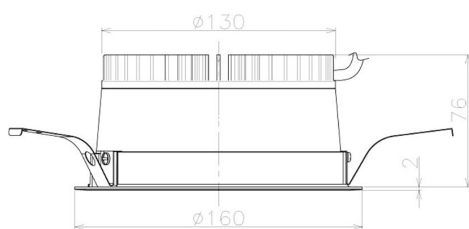

Item no. DD098-2560MW8530L

Series Name: Φ 150 Spark (Swallow Cone)

Installation	Recessed mount
Type	
Fixture wattage	23W
Beam angle	57 deg
Color Temp.	3000K
CRI	Ra>85
Luminous	2302 lm
Body	Die-cast aluminum alloy
Body finish	N/A
Trim finish	White
Reflector finish	Mirror
IP Rate	IP20
Light source	COB module
Input Voltage	AC220~240V
Dimming Type	Non-Dimmable
Certificate	CE, CCC
Cut Hole	150mm

Height (Weight)	
65.3W	127 (1.4kg)
48.5W	127 (1.4kg)
44.3W	108 (1.2kg)
33.8W	108 (1.2kg)
30.3W	108 (1.2kg)
23.0W	78 (0.9kg)