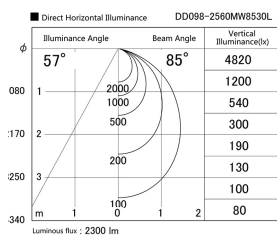

Item no. DD098-2560MW8530L

Series Name: Φ 150 Spark (Swallow Cone)

Installation	Recessed mount
Type	
Fixture wattage	23W
Beam angle	57 deg
Color Temp.	3000K
CRI	Ra>85
Luminous	2302 lm
Body	Die-cast aluminum alloy
Body finish	N/A
Trim finish	White
Reflector finish	Mirror
IP Rate	IP20
Light source	COB module
Input Voltage	AC220~240V
Dimming Type	Non-Dimmable
Certificate	CE, CCC
Cut Hole	150mm

Height (Weight)	
65.3W	127 (1.4kg)
48.5W	127 (1.4kg)
44.3W	108 (1.2kg)
33.8W	108 (1.2kg)
30.3W	108 (1.2kg)
23.0W	78 (0.9kg)