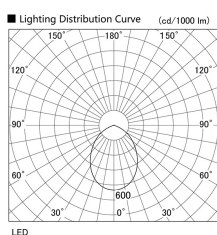

Item no. DD098-2560MW8530L

Series Name: Φ 150 Spark (Swallow Cone)

Installation	Recessed mount
Type	
Fixture wattage	23W
Beam angle	57 deg
Color Temp.	3000K
CRI	Ra>85
Luminous	2302 lm
Body	Die-cast aluminum alloy
Body finish	N/A
Trim finish	White
Reflector finish	Mirror
IP Rate	IP20
Light source	COB module
Input Voltage	AC220~240V
Dimming Type	Non-Dimmable
Certificate	CE, CCC
Cut Hole	150mm

Height (Weight)	
65.3W	127 (1.4kg)
48.5W	127 (1.4kg)
44.3W	108 (1.2kg)
33.8W	108 (1.2kg)
30.3W	108 (1.2kg)
23.0W	78 (0.9kg)