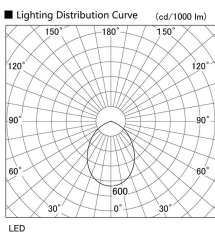

Item no. DD098-2560MW8535L

Series Name:  $\Phi$ 150 Spark (Swallow Cone)

Installation	Recessed mount
Type	
Fixture wattage	23W
Beam angle	57 deg
Color Temp.	3500K
CRI	Ra>85
Luminous	2348 lm
Body	Die-cast aluminum alloy
Body finish	N/A
Trim finish	White
Reflector finish	Mirror
IP Rate	IP20
Light source	COB module
Input Voltage	AC220~240V
Dimming Type	Non-Dimmable
Certificate	CE, CCC
Cut Hole	150mm

Height (Weight)	
65.3W	127 (1.4kg)
48.5W	127 (1.4kg)
44.3W	108 (1.2kg)
33.8W	108 (1.2kg)
30.3W	108 (1.2kg)
23.0W	78 (0.9kg)