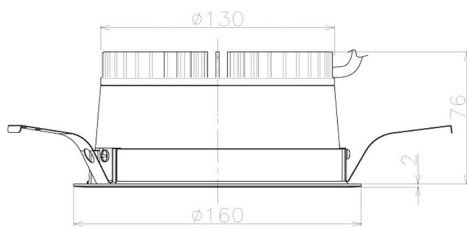

Item no. DD098-2560MW8535L

Series Name:  $\Phi$ 150 Spark (Swallow Cone)

Installation	Recessed mount
Type	
Fixture wattage	23W
Beam angle	57 deg
Color Temp.	3500K
CRI	Ra>85
Luminous	2348 lm
Body	Die-cast aluminum alloy
Body finish	N/A
Trim finish	White
Reflector finish	Mirror
IP Rate	IP20
Light source	COB module
Input Voltage	AC220~240V
Dimming Type	Non-Dimmable
Certificate	CE, CCC
Cut Hole	150mm

Height (Weight)	
65.3W	127 (1.4kg)
48.5W	127 (1.4kg)
44.3W	108 (1.2kg)
33.8W	108 (1.2kg)
30.3W	108 (1.2kg)
23.0W	78 (0.9kg)