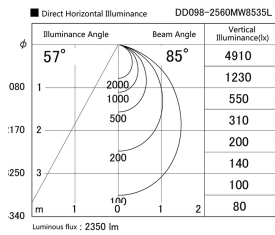

Item no. DD098-2560MW8535L

Series Name:  $\Phi$ 150 Spark (Swallow Cone)

Installation	Recessed mount
Type	
Fixture wattage	23W
Beam angle	57 deg
Color Temp.	3500K
CRI	Ra>85
Luminous	2348 lm
Body	Die-cast aluminum alloy
Body finish	N/A
Trim finish	White
Reflector finish	Mirror
IP Rate	IP20
Light source	COB module
Input Voltage	AC220~240V
Dimming Type	Non-Dimmable
Certificate	CE, CCC
Cut Hole	150mm

Height (Weight)	
65.3W	127 (1.4kg)
48.5W	127 (1.4kg)
44.3W	108 (1.2kg)
33.8W	108 (1.2kg)
30.3W	108 (1.2kg)
23.0W	78 (0.9kg)