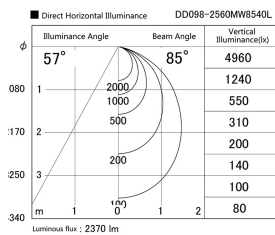

Item no. DD098-2560MW8540L

Series Name: Φ 150 Spark (Swallow Cone)

Installation	Recessed mount
Type	
Fixture wattage	23W
Beam angle	57 deg
Color Temp.	4000K
CRI	Ra>85
Luminous	2371 lm
Body	Die-cast aluminum alloy
Body finish	N/A
Trim finish	White
Reflector finish	Mirror
IP Rate	IP20
Light source	COB module
Input Voltage	AC220~240V
Dimming Type	Non-Dimmable
Certificate	CE, CCC
Cut Hole	150mm

Height (Weight)	
65.3W	127 (1.4kg)
48.5W	127 (1.4kg)
44.3W	108 (1.2kg)
33.8W	108 (1.2kg)
30.3W	108 (1.2kg)
23.0W	78 (0.9kg)