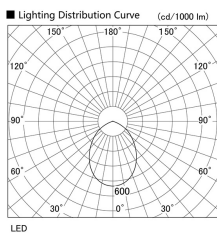

Item no. DD098-2560MW8540L

Series Name: Φ 150 Spark (Swallow Cone)

Installation	Recessed mount
Type	
Fixture wattage	23W
Beam angle	57 deg
Color Temp.	4000K
CRI	Ra>85
Luminous	2371 lm
Body	Die-cast aluminum alloy
Body finish	N/A
Trim finish	White
Reflector finish	Mirror
IP Rate	IP20
Light source	COB module
Input Voltage	AC220~240V
Dimming Type	Non-Dimmable
Certificate	CE, CCC
Cut Hole	150mm

Height (Weight)	
65.3W	127 (1.4kg)
48.5W	127 (1.4kg)
44.3W	108 (1.2kg)
33.8W	108 (1.2kg)
30.3W	108 (1.2kg)
23.0W	78 (0.9kg)