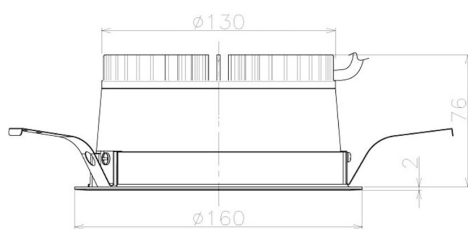

Item no. DD098-2560MW8540L

Series Name: Φ 150 Spark (Swallow Cone)

Installation	Recessed mount
Type	
Fixture wattage	23W
Beam angle	57 deg
Color Temp.	4000K
CRI	Ra>85
Luminous	2371 lm
Body	Die-cast aluminum alloy
Body finish	N/A
Trim finish	White
Reflector finish	Mirror
IP Rate	IP20
Light source	COB module
Input Voltage	AC220~240V
Dimming Type	Non-Dimmable
Certificate	CE, CCC
Cut Hole	150mm

Height (Weight)	
65.3W	127 (1.4kg)
48.5W	127 (1.4kg)
44.3W	108 (1.2kg)
33.8W	108 (1.2kg)
30.3W	108 (1.2kg)
23.0W	78 (0.9kg)