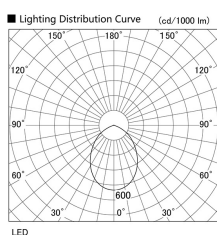

Item no. DD098-2560MW9027L

Series Name:  $\Phi$ 150 Spark (Swallow Cone)

Installation	Recessed mount
Type	$\Phi$ 150 Spark (Swallow Cone)
Fixture wattage	23W
Beam angle	57 deg
Color Temp.	2700K
CRI	Ra>90
Luminous	2009 lm
Body	Die-cast aluminum alloy
Body finish	N/A
Trim finish	White
Reflector finish	Mirror
IP Rate	IP20
Light source	COB module
Input Voltage	AC220~240V
Dimming Type	Non-Dimmable
Certificate	CE, CCC
Cut Hole	150mm

Height (Weight)	
65.3W	127 (1.4kg)
48.5W	127 (1.4kg)
44.3W	108 (1.2kg)
33.8W	108 (1.2kg)
30.3W	108 (1.2kg)
23.0W	78 (0.9kg)