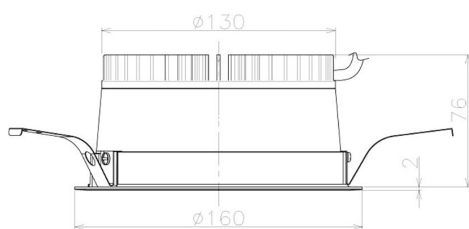

Item no. DD098-2560MW9027L

Series Name:  $\Phi$ 150 Spark (Swallow Cone)

Installation	Recessed mount
Type	
Fixture wattage	23W
Beam angle	57 deg
Color Temp.	2700K
CRI	Ra>90
Luminous	2009 lm
Body	Die-cast aluminum alloy
Body finish	N/A
Trim finish	White
Reflector finish	Mirror
IP Rate	IP20
Light source	COB module
Input Voltage	AC220~240V
Dimming Type	Non-Dimmable
Certificate	CE, CCC
Cut Hole	150mm

Height (Weight)	
65.3W	127 (1.4kg)
48.5W	127 (1.4kg)
44.3W	108 (1.2kg)
33.8W	108 (1.2kg)
30.3W	108 (1.2kg)
23.0W	78 (0.9kg)