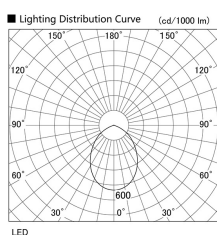

Item no. DD098-2560MW9027L

Series Name:  $\Phi$ 150 Spark (Swallow Cone)

Installation	Recessed mount
Type	
Fixture wattage	23W
Beam angle	57 deg
Color Temp.	2700K
CRI	Ra>90
Luminous	2009 lm
Body	Die-cast aluminum alloy
Body finish	N/A
Trim finish	White
Reflector finish	Mirror
IP Rate	IP20
Light source	COB module
Input Voltage	AC220~240V
Dimming Type	Non-Dimmable
Certificate	CE, CCC
Cut Hole	150mm

Height (Weight)	
65.3W	127 (1.4kg)
48.5W	127 (1.4kg)
44.3W	108 (1.2kg)
33.8W	108 (1.2kg)
30.3W	108 (1.2kg)
23.0W	78 (0.9kg)