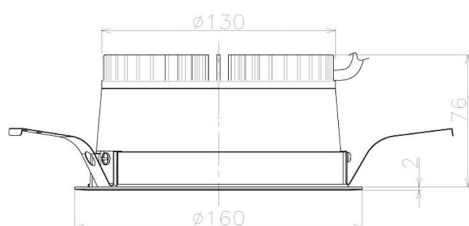

Item no. DD098-2560MW9027L

Series Name:  $\Phi$ 150 Spark (Swallow Cone)

Installation	Recessed mount
Type	$\Phi$ 150 Spark (Swallow Cone)
Fixture wattage	23W
Beam angle	57 deg
Color Temp.	2700K
CRI	Ra>90
Luminous	2009 lm
Body	Die-cast aluminum alloy
Body finish	N/A
Trim finish	White
Reflector finish	Mirror
IP Rate	IP20
Light source	COB module
Input Voltage	AC220~240V
Dimming Type	Non-Dimmable
Certificate	CE, CCC
Cut Hole	150mm

Height (Weight)	
65.3W	127 (1.4kg)
48.5W	127 (1.4kg)
44.3W	108 (1.2kg)
33.8W	108 (1.2kg)
30.3W	108 (1.2kg)
23.0W	78 (0.9kg)