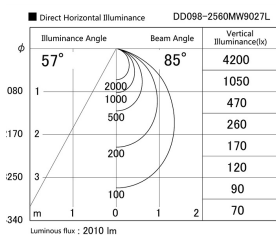

Item no. DD098-2560MW9027L

Series Name: Φ 150 Spark (Swallow Cone)

Installation	Recessed mount
Type	Φ 150 Spark (Swallow Cone)
Fixture wattage	23W
Beam angle	57 deg
Color Temp.	2700K
CRI	Ra>90
Luminous	2009 lm
Body	Die-cast aluminum alloy
Body finish	N/A
Trim finish	White
Reflector finish	Mirror
IP Rate	IP20
Light source	COB module
Input Voltage	AC220~240V
Dimming Type	Non-Dimmable
Certificate	CE, CCC
Cut Hole	150mm

Height (Weight)	
65.3W	127 (1.4kg)
48.5W	127 (1.4kg)
44.3W	108 (1.2kg)
33.8W	108 (1.2kg)
30.3W	108 (1.2kg)
23.0W	78 (0.9kg)