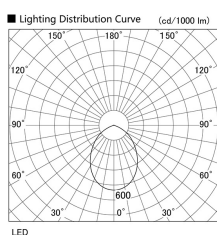

Item no. DD098-2560MW9027L

Series Name: Φ 150 Spark (Swallow Cone)

Installation	Recessed mount
Type	Φ 150 Spark (Swallow Cone)
Fixture wattage	23W
Beam angle	57 deg
Color Temp.	2700K
CRI	Ra>90
Luminous	2009 lm
Body	Die-cast aluminum alloy
Body finish	N/A
Trim finish	White
Reflector finish	Mirror
IP Rate	IP20
Light source	COB module
Input Voltage	AC220~240V
Dimming Type	Non-Dimmable
Certificate	CE, CCC
Cut Hole	150mm

Height (Weight)	
65.3W	127 (1.4kg)
48.5W	127 (1.4kg)
44.3W	108 (1.2kg)
33.8W	108 (1.2kg)
30.3W	108 (1.2kg)
23.0W	78 (0.9kg)