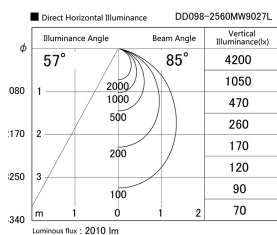

Item no. DD098-2560MW9027L

Series Name:  $\Phi$ 150 Spark (Swallow Cone)

Installation	Recessed mount
Type	
Fixture wattage	23W
Beam angle	57 deg
Color Temp.	2700K
CRI	Ra>90
Luminous	2009 lm
Body	Die-cast aluminum alloy
Body finish	N/A
Trim finish	White
Reflector finish	Mirror
IP Rate	IP20
Light source	COB module
Input Voltage	AC220~240V
Dimming Type	Non-Dimmable
Certificate	CE, CCC
Cut Hole	150mm

Height (Weight)	
65.3W	127 (1.4kg)
48.5W	127 (1.4kg)
44.3W	108 (1.2kg)
33.8W	108 (1.2kg)
30.3W	108 (1.2kg)
23.0W	78 (0.9kg)