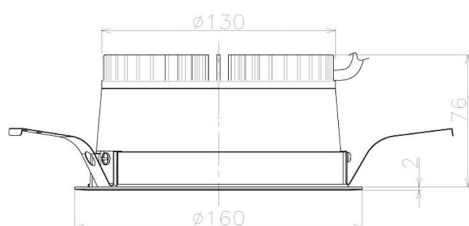

Item no. DD098-2560MW9027L

Series Name: Φ 150 Spark (Swallow Cone)

Installation	Recessed mount
Type	Φ 150 Spark (Swallow Cone)
Fixture wattage	23W
Beam angle	57 deg
Color Temp.	2700K
CRI	Ra>90
Luminous	2009 lm
Body	Die-cast aluminum alloy
Body finish	N/A
Trim finish	White
Reflector finish	Mirror
IP Rate	IP20
Light source	COB module
Input Voltage	AC220~240V
Dimming Type	Non-Dimmable
Certificate	CE, CCC
Cut Hole	150mm

Height (Weight)	
65.3W	127 (1.4kg)
48.5W	127 (1.4kg)
44.3W	108 (1.2kg)
33.8W	108 (1.2kg)
30.3W	108 (1.2kg)
23.0W	78 (0.9kg)