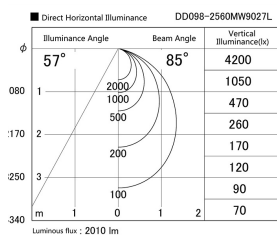

Item no. DD098-2560MW9027L

Series Name:  $\Phi$ 150 Spark (Swallow Cone)

Installation	Recessed mount
Type	$\Phi$ 150 Spark (Swallow Cone)
Fixture wattage	23W
Beam angle	57 deg
Color Temp.	2700K
CRI	Ra>90
Luminous	2009 lm
Body	Die-cast aluminum alloy
Body finish	N/A
Trim finish	White
Reflector finish	Mirror
IP Rate	IP20
Light source	COB module
Input Voltage	AC220~240V
Dimming Type	Non-Dimmable
Certificate	CE, CCC
Cut Hole	150mm

Height (Weight)	
65.3W	127 (1.4kg)
48.5W	127 (1.4kg)
44.3W	108 (1.2kg)
33.8W	108 (1.2kg)
30.3W	108 (1.2kg)
23.0W	78 (0.9kg)