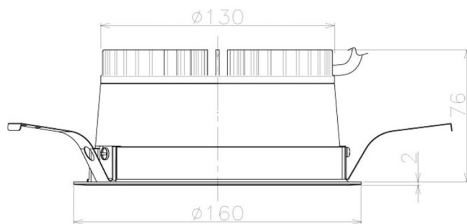

Item no. DD098-2560MW9030L

Series Name:  $\Phi$ 150 Spark (Swallow Cone)

Installation	Recessed mount
Type	$\Phi$ 150 Spark (Swallow Cone)
Fixture wattage	23W
Beam angle	57 deg
Color Temp.	3000K
CRI	Ra>90
Luminous	2093 lm
Body	Die-cast aluminum alloy
Body finish	N/A
Trim finish	White
Reflector finish	Mirror
IP Rate	IP20
Light source	COB module
Input Voltage	AC220~240V
Dimming Type	Non-Dimmable
Certificate	CE, CCC
Cut Hole	150mm

Height (Weight)	
65.3W	127 (1.4kg)
48.5W	127 (1.4kg)
44.3W	108 (1.2kg)
33.8W	108 (1.2kg)
30.3W	108 (1.2kg)
23.0W	78 (0.9kg)