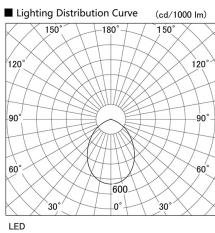

Item no. DD098-2560MW9030L

Series Name:  $\Phi$ 150 Spark (Swallow Cone)

Installation	Recessed mount
Type	$\Phi$ 150 Spark (Swallow Cone)
Fixture wattage	23W
Beam angle	57 deg
Color Temp.	3000K
CRI	Ra>90
Luminous	2093 lm
Body	Die-cast aluminum alloy
Body finish	N/A
Trim finish	White
Reflector finish	Mirror
IP Rate	IP20
Light source	COB module
Input Voltage	AC220~240V
Dimming Type	Non-Dimmable
Certificate	CE, CCC
Cut Hole	150mm

Height (Weight)	
65.3W	127 (1.4kg)
48.5W	127 (1.4kg)
44.3W	108 (1.2kg)
33.8W	108 (1.2kg)
30.3W	108 (1.2kg)
23.0W	78 (0.9kg)