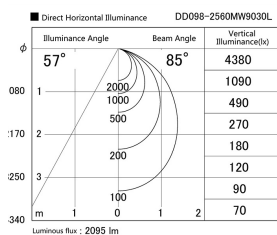

Item no. DD098-2560MW9030L

Series Name: Φ 150 Spark (Swallow Cone)

Installation	Recessed mount
Type	
Fixture wattage	23W
Beam angle	57 deg
Color Temp.	3000K
CRI	Ra>90
Luminous	2093 lm
Body	Die-cast aluminum alloy
Body finish	N/A
Trim finish	White
Reflector finish	Mirror
IP Rate	IP20
Light source	COB module
Input Voltage	AC220~240V
Dimming Type	Non-Dimmable
Certificate	CE, CCC
Cut Hole	150mm

Height (Weight)	
65.3W	127 (1.4kg)
48.5W	127 (1.4kg)
44.3W	108 (1.2kg)
33.8W	108 (1.2kg)
30.3W	108 (1.2kg)
23.0W	78 (0.9kg)