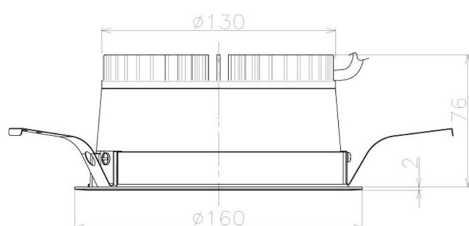

Item no. DD098-2560MW9030L

Series Name: Φ 150 Spark (Swallow Cone)

Installation	Recessed mount
Type	
Fixture wattage	23W
Beam angle	57 deg
Color Temp.	3000K
CRI	Ra>90
Luminous	2093 lm
Body	Die-cast aluminum alloy
Body finish	N/A
Trim finish	White
Reflector finish	Mirror
IP Rate	IP20
Light source	COB module
Input Voltage	AC220~240V
Dimming Type	Non-Dimmable
Certificate	CE, CCC
Cut Hole	150mm

Height (Weight)	
65.3W	127 (1.4kg)
48.5W	127 (1.4kg)
44.3W	108 (1.2kg)
33.8W	108 (1.2kg)
30.3W	108 (1.2kg)
23.0W	78 (0.9kg)