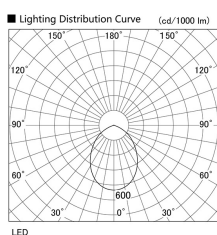

Item no. DD098-2560MW9030L

Series Name: Φ 150 Spark (Swallow Cone)

Installation	Recessed mount
Type	
Fixture wattage	23W
Beam angle	57 deg
Color Temp.	3000K
CRI	Ra>90
Luminous	2093 lm
Body	Die-cast aluminum alloy
Body finish	N/A
Trim finish	White
Reflector finish	Mirror
IP Rate	IP20
Light source	COB module
Input Voltage	AC220~240V
Dimming Type	Non-Dimmable
Certificate	CE, CCC
Cut Hole	150mm

Height (Weight)	
65.3W	127 (1.4kg)
48.5W	127 (1.4kg)
44.3W	108 (1.2kg)
33.8W	108 (1.2kg)
30.3W	108 (1.2kg)
23.0W	78 (0.9kg)