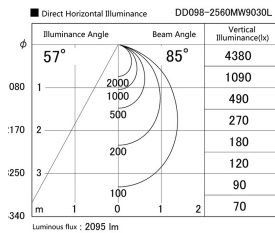

Item no. DD098-2560MW9030L

Series Name:  $\Phi$ 150 Spark (Swallow Cone)

Installation	Recessed mount
Type	$\Phi$ 150 Spark (Swallow Cone)
Fixture wattage	23W
Beam angle	57 deg
Color Temp.	3000K
CRI	Ra>90
Luminous	2093 lm
Body	Die-cast aluminum alloy
Body finish	N/A
Trim finish	White
Reflector finish	Mirror
IP Rate	IP20
Light source	COB module
Input Voltage	AC220~240V
Dimming Type	Non-Dimmable
Certificate	CE, CCC
Cut Hole	150mm

Height (Weight)	
65.3W	127 (1.4kg)
48.5W	127 (1.4kg)
44.3W	108 (1.2kg)
33.8W	108 (1.2kg)
30.3W	108 (1.2kg)
23.0W	78 (0.9kg)