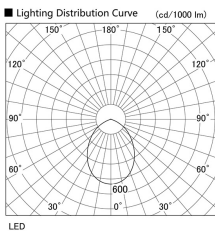

Item no. DD098-2560MW9035L

Series Name: Φ 150 Spark (Swallow Cone)

Installation	Recessed mount
Type	Φ 150 Spark (Swallow Cone)
Fixture wattage	23W
Beam angle	57 deg
Color Temp.	3500K
CRI	Ra>90
Luminous	2135 lm
Body	Die-cast aluminum alloy
Body finish	N/A
Trim finish	White
Reflector finish	Mirror
IP Rate	IP20
Light source	COB module
Input Voltage	AC220~240V
Dimming Type	Non-Dimmable
Certificate	CE, CCC
Cut Hole	150mm

Height (Weight)	
65.3W	127 (1.4kg)
48.5W	127 (1.4kg)
44.3W	108 (1.2kg)
33.8W	108 (1.2kg)
30.3W	108 (1.2kg)
23.0W	78 (0.9kg)