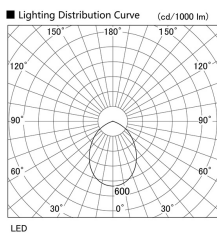

Item no. DD098-2560MW9035L

Series Name: Φ 150 Spark (Swallow Cone)

Installation	Recessed mount
Type	
Fixture wattage	23W
Beam angle	57 deg
Color Temp.	3500K
CRI	Ra>90
Luminous	2135 lm
Body	Die-cast aluminum alloy
Body finish	N/A
Trim finish	White
Reflector finish	Mirror
IP Rate	IP20
Light source	COB module
Input Voltage	AC220~240V
Dimming Type	Non-Dimmable
Certificate	CE, CCC
Cut Hole	150mm

Height (Weight)	
65.3W	127 (1.4kg)
48.5W	127 (1.4kg)
44.3W	108 (1.2kg)
33.8W	108 (1.2kg)
30.3W	108 (1.2kg)
23.0W	78 (0.9kg)