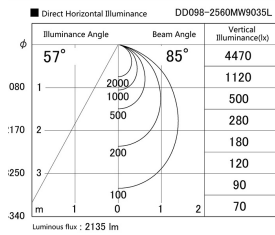

Item no. DD098-2560MW9035L

Series Name: Φ 150 Spark (Swallow Cone)

Installation	Recessed mount
Type	Φ 150 Spark (Swallow Cone)
Fixture wattage	23W
Beam angle	57 deg
Color Temp.	3500K
CRI	Ra>90
Luminous	2135 lm
Body	Die-cast aluminum alloy
Body finish	N/A
Trim finish	White
Reflector finish	Mirror
IP Rate	IP20
Light source	COB module
Input Voltage	AC220~240V
Dimming Type	Non-Dimmable
Certificate	CE, CCC
Cut Hole	150mm

Height (Weight)	
65.3W	127 (1.4kg)
48.5W	127 (1.4kg)
44.3W	108 (1.2kg)
33.8W	108 (1.2kg)
30.3W	108 (1.2kg)
23.0W	78 (0.9kg)