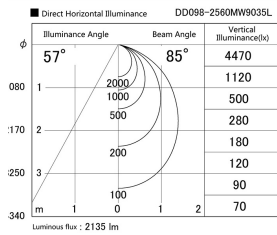

Item no. DD098-2560MW9035L

Series Name: Φ 150 Spark (Swallow Cone)

Installation	Recessed mount
Type	Φ 150 Spark (Swallow Cone)
Fixture wattage	23W
Beam angle	57 deg
Color Temp.	3500K
CRI	Ra>90
Luminous	2135 lm
Body	Die-cast aluminum alloy
Body finish	N/A
Trim finish	White
Reflector finish	Mirror
IP Rate	IP20
Light source	COB module
Input Voltage	AC220~240V
Dimming Type	Non-Dimmable
Certificate	CE, CCC
Cut Hole	150mm

Height (Weight)	
65.3W	127 (1.4kg)
48.5W	127 (1.4kg)
44.3W	108 (1.2kg)
33.8W	108 (1.2kg)
30.3W	108 (1.2kg)
23.0W	78 (0.9kg)