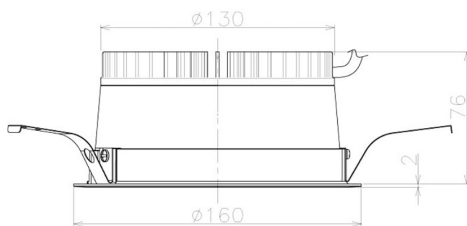

Item no. DD098-2560MW9035L

Series Name: Φ 150 Spark (Swallow Cone)

Installation	Recessed mount
Type	
Fixture wattage	23W
Beam angle	57 deg
Color Temp.	3500K
CRI	Ra>90
Luminous	2135 lm
Body	Die-cast aluminum alloy
Body finish	N/A
Trim finish	White
Reflector finish	Mirror
IP Rate	IP20
Light source	COB module
Input Voltage	AC220~240V
Dimming Type	Non-Dimmable
Certificate	CE, CCC
Cut Hole	150mm

Height (Weight)	
65.3W	127 (1.4kg)
48.5W	127 (1.4kg)
44.3W	108 (1.2kg)
33.8W	108 (1.2kg)
30.3W	108 (1.2kg)
23.0W	78 (0.9kg)