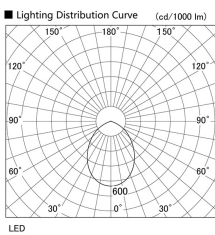

Item no. DD098-2560MW9035L

Series Name: Φ 150 Spark (Swallow Cone)

Installation	Recessed mount
Type	Φ 150 Spark (Swallow Cone)
Fixture wattage	23W
Beam angle	57 deg
Color Temp.	3500K
CRI	Ra>90
Luminous	2135 lm
Body	Die-cast aluminum alloy
Body finish	N/A
Trim finish	White
Reflector finish	Mirror
IP Rate	IP20
Light source	COB module
Input Voltage	AC220~240V
Dimming Type	Non-Dimmable
Certificate	CE, CCC
Cut Hole	150mm

Height (Weight)	
65.3W	127 (1.4kg)
48.5W	127 (1.4kg)
44.3W	108 (1.2kg)
33.8W	108 (1.2kg)
30.3W	108 (1.2kg)
23.0W	78 (0.9kg)