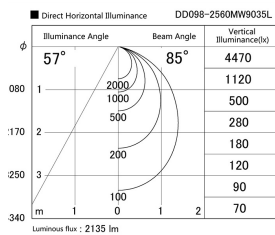

Item no. DD098-2560MW9035L

Series Name: Φ 150 Spark (Swallow Cone)

Installation	Recessed mount
Type	
Fixture wattage	23W
Beam angle	57 deg
Color Temp.	3500K
CRI	Ra>90
Luminous	2135 lm
Body	Die-cast aluminum alloy
Body finish	N/A
Trim finish	White
Reflector finish	Mirror
IP Rate	IP20
Light source	COB module
Input Voltage	AC220~240V
Dimming Type	Non-Dimmable
Certificate	CE, CCC
Cut Hole	150mm

Height (Weight)	
65.3W	127 (1.4kg)
48.5W	127 (1.4kg)
44.3W	108 (1.2kg)
33.8W	108 (1.2kg)
30.3W	108 (1.2kg)
23.0W	78 (0.9kg)