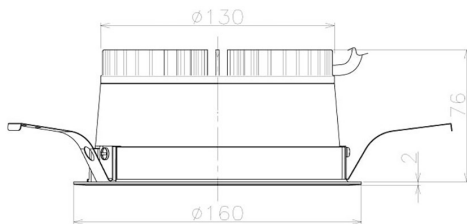

Item no. DD098-2560MW9035L

Series Name: Φ 150 Spark (Swallow Cone)

Installation	Recessed mount
Type	Φ 150 Spark (Swallow Cone)
Fixture wattage	23W
Beam angle	57 deg
Color Temp.	3500K
CRI	Ra>90
Luminous	2135 lm
Body	Die-cast aluminum alloy
Body finish	N/A
Trim finish	White
Reflector finish	Mirror
IP Rate	IP20
Light source	COB module
Input Voltage	AC220~240V
Dimming Type	Non-Dimmable
Certificate	CE, CCC
Cut Hole	150mm

Height (Weight)	
65.3W	127 (1.4kg)
48.5W	127 (1.4kg)
44.3W	108 (1.2kg)
33.8W	108 (1.2kg)
30.3W	108 (1.2kg)
23.0W	78 (0.9kg)