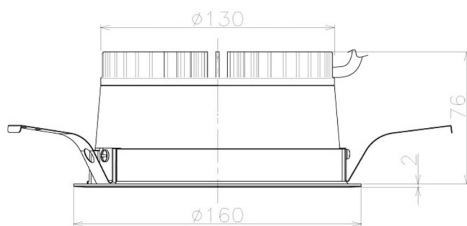

Item no. DD098-2560MW9035L

Series Name: Φ 150 Spark (Swallow Cone)

Installation	Recessed mount
Type	Φ 150 Spark (Swallow Cone)
Fixture wattage	23W
Beam angle	57 deg
Color Temp.	3500K
CRI	Ra>90
Luminous	2135 lm
Body	Die-cast aluminum alloy
Body finish	N/A
Trim finish	White
Reflector finish	Mirror
IP Rate	IP20
Light source	COB module
Input Voltage	AC220~240V
Dimming Type	Non-Dimmable
Certificate	CE, CCC
Cut Hole	150mm

Height (Weight)	
65.3W	127 (1.4kg)
48.5W	127 (1.4kg)
44.3W	108 (1.2kg)
33.8W	108 (1.2kg)
30.3W	108 (1.2kg)
23.0W	78 (0.9kg)