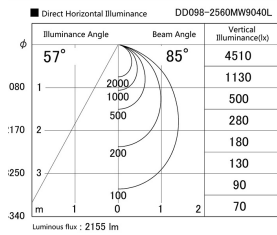

Item no. DD098-2560MW9040L

Series Name: Φ 150 Spark (Swallow Cone)

Installation	Recessed mount
Type	Φ 150 Spark (Swallow Cone)
Fixture wattage	23W
Beam angle	57 deg
Color Temp.	4000K
CRI	Ra>90
Luminous	2156 lm
Body	Die-cast aluminum alloy
Body finish	N/A
Trim finish	White
Reflector finish	Mirror
IP Rate	IP20
Light source	COB module
Input Voltage	AC220~240V
Dimming Type	Non-Dimmable
Certificate	CE, CCC
Cut Hole	150mm

Height (Weight)	
65.3W	127 (1.4kg)
48.5W	127 (1.4kg)
44.3W	108 (1.2kg)
33.8W	108 (1.2kg)
30.3W	108 (1.2kg)
23.0W	78 (0.9kg)