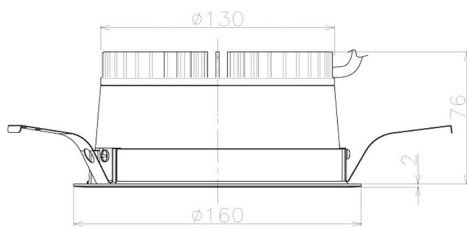

Item no. DD098-2560MW9040L

Series Name: Φ 150 Spark (Swallow Cone)

Installation	Recessed mount
Type	
Fixture wattage	23W
Beam angle	57 deg
Color Temp.	4000K
CRI	Ra>90
Luminous	2156 lm
Body	Die-cast aluminum alloy
Body finish	N/A
Trim finish	White
Reflector finish	Mirror
IP Rate	IP20
Light source	COB module
Input Voltage	AC220~240V
Dimming Type	Non-Dimmable
Certificate	CE, CCC
Cut Hole	150mm

Height (Weight)	
65.3W	127 (1.4kg)
48.5W	127 (1.4kg)
44.3W	108 (1.2kg)
33.8W	108 (1.2kg)
30.3W	108 (1.2kg)
23.0W	78 (0.9kg)