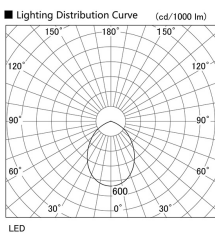

Item no. DD098-2560MW9040L

Series Name: Φ 150 Spark (Swallow Cone)

Installation	Recessed mount
Type	
Fixture wattage	23W
Beam angle	57 deg
Color Temp.	4000K
CRI	Ra>90
Luminous	2156 lm
Body	Die-cast aluminum alloy
Body finish	N/A
Trim finish	White
Reflector finish	Mirror
IP Rate	IP20
Light source	COB module
Input Voltage	AC220~240V
Dimming Type	Non-Dimmable
Certificate	CE, CCC
Cut Hole	150mm

Height (Weight)	
65.3W	127 (1.4kg)
48.5W	127 (1.4kg)
44.3W	108 (1.2kg)
33.8W	108 (1.2kg)
30.3W	108 (1.2kg)
23.0W	78 (0.9kg)