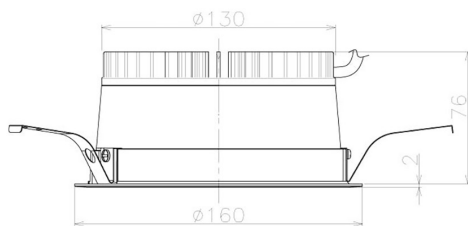

Item no. DD098-2560MW9040L

Series Name: Φ 150 Spark (Swallow Cone)

Installation	Recessed mount
Type	Φ 150 Spark (Swallow Cone)
Fixture wattage	23W
Beam angle	57 deg
Color Temp.	4000K
CRI	Ra>90
Luminous	2156 lm
Body	Die-cast aluminum alloy
Body finish	N/A
Trim finish	White
Reflector finish	Mirror
IP Rate	IP20
Light source	COB module
Input Voltage	AC220~240V
Dimming Type	Non-Dimmable
Certificate	CE, CCC
Cut Hole	150mm

Height (Weight)	
65.3W	127 (1.4kg)
48.5W	127 (1.4kg)
44.3W	108 (1.2kg)
33.8W	108 (1.2kg)
30.3W	108 (1.2kg)
23.0W	78 (0.9kg)