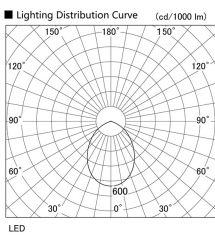

Item no. DD098-2560MW9040L

Series Name: Φ 150 Spark (Swallow Cone)

Installation	Recessed mount
Type	Φ 150 Spark (Swallow Cone)
Fixture wattage	23W
Beam angle	57 deg
Color Temp.	4000K
CRI	Ra>90
Luminous	2156 lm
Body	Die-cast aluminum alloy
Body finish	N/A
Trim finish	White
Reflector finish	Mirror
IP Rate	IP20
Light source	COB module
Input Voltage	AC220~240V
Dimming Type	Non-Dimmable
Certificate	CE, CCC
Cut Hole	150mm

Height (Weight)	
65.3W	127 (1.4kg)
48.5W	127 (1.4kg)
44.3W	108 (1.2kg)
33.8W	108 (1.2kg)
30.3W	108 (1.2kg)
23.0W	78 (0.9kg)