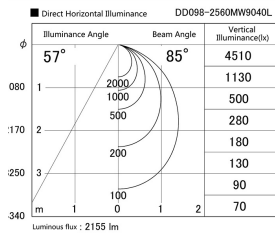

Item no. DD098-2560MW9040L

Series Name: Φ 150 Spark (Swallow Cone)

Installation	Recessed mount
Type	
Fixture wattage	23W
Beam angle	57 deg
Color Temp.	4000K
CRI	Ra>90
Luminous	2156 lm
Body	Die-cast aluminum alloy
Body finish	N/A
Trim finish	White
Reflector finish	Mirror
IP Rate	IP20
Light source	COB module
Input Voltage	AC220~240V
Dimming Type	Non-Dimmable
Certificate	CE, CCC
Cut Hole	150mm

Height (Weight)	
65.3W	127 (1.4kg)
48.5W	127 (1.4kg)
44.3W	108 (1.2kg)
33.8W	108 (1.2kg)
30.3W	108 (1.2kg)
23.0W	78 (0.9kg)