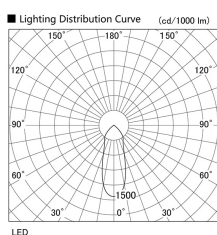

Item no. DD098-3040MW8527L

Series Name: Φ 150 Spark (Swallow Cone)

Installation	Recessed mount
Type	
Fixture wattage	30.3W
Beam angle	33 deg
Color Temp.	2700K
CRI	Ra>85
Luminous	3079 lm
Body	Die-cast aluminum alloy
Body finish	N/A
Trim finish	White
Reflector finish	Mirror
IP Rate	IP20
Light source	COB module
Input Voltage	AC220~240V
Dimming Type	Non-Dimmable
Certificate	CE, CCC
Cut Hole	150mm

Height (Weight)	
65.3W	127 (1.4kg)
48.5W	127 (1.4kg)
44.3W	108 (1.2kg)
33.8W	108 (1.2kg)
30.3W	108 (1.2kg)
23.0W	78 (0.9kg)