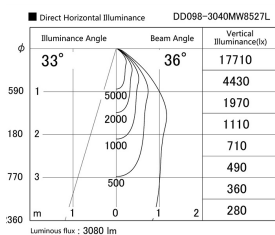

Item no. DD098-3040MW8527L

Series Name: Φ 150 Spark (Swallow Cone)

Installation	Recessed mount
Type	
Fixture wattage	30.3W
Beam angle	33 deg
Color Temp.	2700K
CRI	Ra>85
Luminous	3079 lm
Body	Die-cast aluminum alloy
Body finish	N/A
Trim finish	White
Reflector finish	Mirror
IP Rate	IP20
Light source	COB module
Input Voltage	AC220~240V
Dimming Type	Non-Dimmable
Certificate	CE, CCC
Cut Hole	150mm

Height (Weight)	
65.3W	127 (1.4kg)
48.5W	127 (1.4kg)
44.3W	108 (1.2kg)
33.8W	108 (1.2kg)
30.3W	108 (1.2kg)
23.0W	78 (0.9kg)