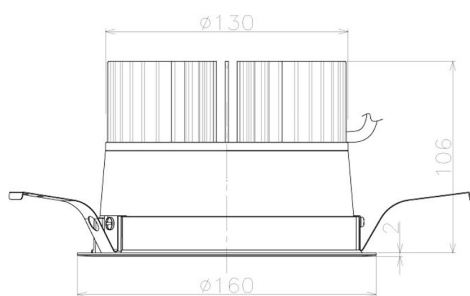

Item no. DD098-3040MW8527L

Series Name: Φ 150 Spark (Swallow Cone)

Installation	Recessed mount
Type	
Fixture wattage	30.3W
Beam angle	33 deg
Color Temp.	2700K
CRI	Ra>85
Luminous	3079 lm
Body	Die-cast aluminum alloy
Body finish	N/A
Trim finish	White
Reflector finish	Mirror
IP Rate	IP20
Light source	COB module
Input Voltage	AC220~240V
Dimming Type	Non-Dimmable
Certificate	CE, CCC
Cut Hole	150mm

Height (Weight)	
65.3W	127 (1.4kg)
48.5W	127 (1.4kg)
44.3W	108 (1.2kg)
33.8W	108 (1.2kg)
30.3W	108 (1.2kg)
23.0W	78 (0.9kg)