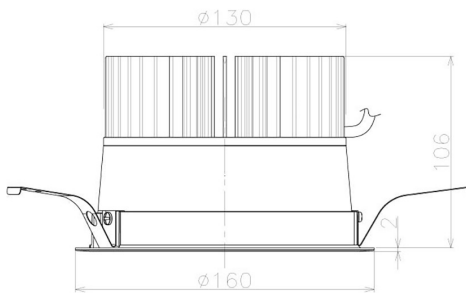

Item no. DD098-3040MW8530L

Series Name: Φ 150 Spark (Swallow Cone)

Installation	Recessed mount
Type	Φ 150 Spark (Swallow Cone)
Fixture wattage	30.3W
Beam angle	33 deg
Color Temp.	3000K
CRI	Ra>85
Luminous	3207 lm
Body	Die-cast aluminum alloy
Body finish	N/A
Trim finish	White
Reflector finish	Mirror
IP Rate	IP20
Light source	COB module
Input Voltage	AC220~240V
Dimming Type	Non-Dimmable
Certificate	CE, CCC
Cut Hole	150mm

Height (Weight)	
65.3W	127 (1.4kg)
48.5W	127 (1.4kg)
44.3W	108 (1.2kg)
33.8W	108 (1.2kg)
30.3W	108 (1.2kg)
23.0W	78 (0.9kg)