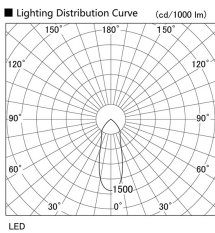

Item no. DD098-3040MW8530L

Series Name: Φ 150 Spark (Swallow Cone)

Installation	Recessed mount
Type	Φ 150 Spark (Swallow Cone)
Fixture wattage	30.3W
Beam angle	33 deg
Color Temp.	3000K
CRI	Ra>85
Luminous	3207 lm
Body	Die-cast aluminum alloy
Body finish	N/A
Trim finish	White
Reflector finish	Mirror
IP Rate	IP20
Light source	COB module
Input Voltage	AC220~240V
Dimming Type	Non-Dimmable
Certificate	CE, CCC
Cut Hole	150mm

Height (Weight)	
65.3W	127 (1.4kg)
48.5W	127 (1.4kg)
44.3W	108 (1.2kg)
33.8W	108 (1.2kg)
30.3W	108 (1.2kg)
23.0W	78 (0.9kg)