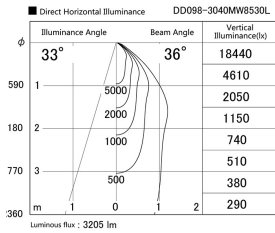

Item no. DD098-3040MW8530L

Series Name: Φ 150 Spark (Swallow Cone)

Installation	Recessed mount
Type	Φ 150 Spark (Swallow Cone)
Fixture wattage	30.3W
Beam angle	33 deg
Color Temp.	3000K
CRI	Ra>85
Luminous	3207 lm
Body	Die-cast aluminum alloy
Body finish	N/A
Trim finish	White
Reflector finish	Mirror
IP Rate	IP20
Light source	COB module
Input Voltage	AC220~240V
Dimming Type	Non-Dimmable
Certificate	CE, CCC
Cut Hole	150mm

Height (Weight)	
65.3W	127 (1.4kg)
48.5W	127 (1.4kg)
44.3W	108 (1.2kg)
33.8W	108 (1.2kg)
30.3W	108 (1.2kg)
23.0W	78 (0.9kg)