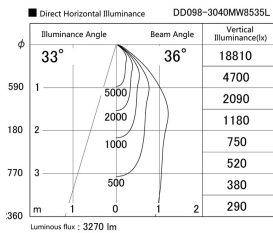

Item no. DD098-3040MW8535L

Series Name: Φ 150 Spark (Swallow Cone)

Installation	Recessed mount
Type	Φ 150 Spark (Swallow Cone)
Fixture wattage	30.3W
Beam angle	33 deg
Color Temp.	3500K
CRI	Ra>85
Luminous	3271 lm
Body	Die-cast aluminum alloy
Body finish	N/A
Trim finish	White
Reflector finish	Mirror
IP Rate	IP20
Light source	COB module
Input Voltage	AC220~240V
Dimming Type	Non-Dimmable
Certificate	CE, CCC
Cut Hole	150mm

Height (Weight)	
65.3W	127 (1.4kg)
48.5W	127 (1.4kg)
44.3W	108 (1.2kg)
33.8W	108 (1.2kg)
30.3W	108 (1.2kg)
23.0W	78 (0.9kg)