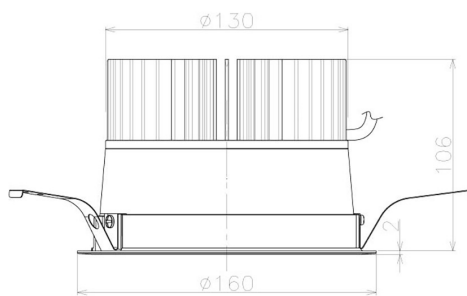

Item no. DD098-3040MW8535L

Series Name: Φ 150 Spark (Swallow Cone)

Installation	Recessed mount
Type	
Fixture wattage	30.3W
Beam angle	33 deg
Color Temp.	3500K
CRI	Ra>85
Luminous	3271 lm
Body	Die-cast aluminum alloy
Body finish	N/A
Trim finish	White
Reflector finish	Mirror
IP Rate	IP20
Light source	COB module
Input Voltage	AC220~240V
Dimming Type	Non-Dimmable
Certificate	CE, CCC
Cut Hole	150mm

Height (Weight)	
65.3W	127 (1.4kg)
48.5W	127 (1.4kg)
44.3W	108 (1.2kg)
33.8W	108 (1.2kg)
30.3W	108 (1.2kg)
23.0W	78 (0.9kg)