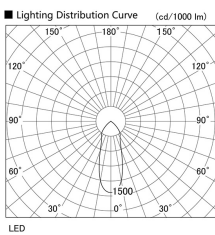

Item no. DD098-3040MW8535L

Series Name: Φ 150 Spark (Swallow Cone)

Installation	Recessed mount
Type	
Fixture wattage	30.3W
Beam angle	33 deg
Color Temp.	3500K
CRI	Ra>85
Luminous	3271 lm
Body	Die-cast aluminum alloy
Body finish	N/A
Trim finish	White
Reflector finish	Mirror
IP Rate	IP20
Light source	COB module
Input Voltage	AC220~240V
Dimming Type	Non-Dimmable
Certificate	CE, CCC
Cut Hole	150mm

Height (Weight)	
65.3W	127 (1.4kg)
48.5W	127 (1.4kg)
44.3W	108 (1.2kg)
33.8W	108 (1.2kg)
30.3W	108 (1.2kg)
23.0W	78 (0.9kg)