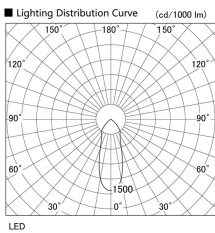

Item no. DD098-3040MW8535L

Series Name: Φ 150 Spark (Swallow Cone)

Installation	Recessed mount
Type	Φ 150 Spark (Swallow Cone)
Fixture wattage	30.3W
Beam angle	33 deg
Color Temp.	3500K
CRI	Ra>85
Luminous	3271 lm
Body	Die-cast aluminum alloy
Body finish	N/A
Trim finish	White
Reflector finish	Mirror
IP Rate	IP20
Light source	COB module
Input Voltage	AC220~240V
Dimming Type	Non-Dimmable
Certificate	CE, CCC
Cut Hole	150mm

Height (Weight)	
65.3W	127 (1.4kg)
48.5W	127 (1.4kg)
44.3W	108 (1.2kg)
33.8W	108 (1.2kg)
30.3W	108 (1.2kg)
23.0W	78 (0.9kg)