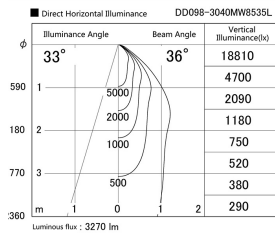

Item no. DD098-3040MW8535L

Series Name: Φ 150 Spark (Swallow Cone)

Installation	Recessed mount
Type	
Fixture wattage	30.3W
Beam angle	33 deg
Color Temp.	3500K
CRI	Ra>85
Luminous	3271 lm
Body	Die-cast aluminum alloy
Body finish	N/A
Trim finish	White
Reflector finish	Mirror
IP Rate	IP20
Light source	COB module
Input Voltage	AC220~240V
Dimming Type	Non-Dimmable
Certificate	CE, CCC
Cut Hole	150mm

Height (Weight)	
65.3W	127 (1.4kg)
48.5W	127 (1.4kg)
44.3W	108 (1.2kg)
33.8W	108 (1.2kg)
30.3W	108 (1.2kg)
23.0W	78 (0.9kg)