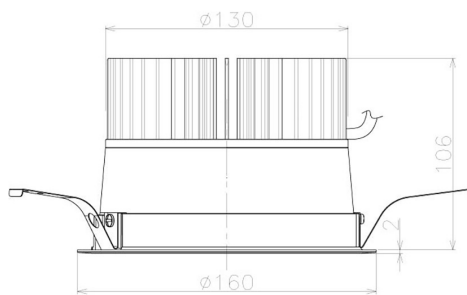

Item no. DD098-3040MW8535L

Series Name: Φ 150 Spark (Swallow Cone)

Installation	Recessed mount
Type	Φ 150 Spark (Swallow Cone)
Fixture wattage	30.3W
Beam angle	33 deg
Color Temp.	3500K
CRI	Ra>85
Luminous	3271 lm
Body	Die-cast aluminum alloy
Body finish	N/A
Trim finish	White
Reflector finish	Mirror
IP Rate	IP20
Light source	COB module
Input Voltage	AC220~240V
Dimming Type	Non-Dimmable
Certificate	CE, CCC
Cut Hole	150mm

Height (Weight)	
65.3W	127 (1.4kg)
48.5W	127 (1.4kg)
44.3W	108 (1.2kg)
33.8W	108 (1.2kg)
30.3W	108 (1.2kg)
23.0W	78 (0.9kg)